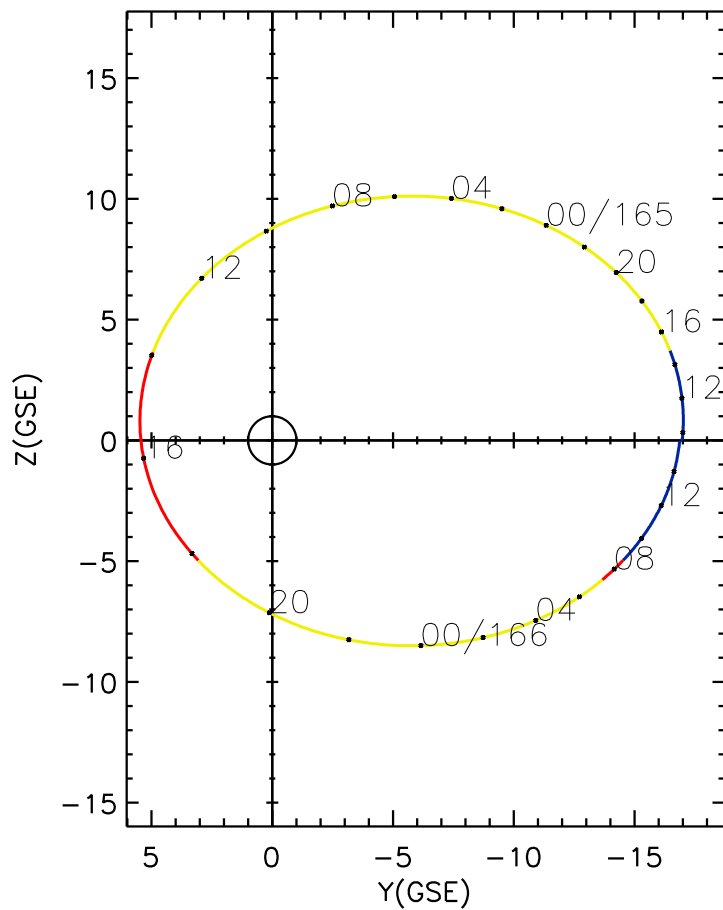

CLUSTER 2 orbit 2019 164 (06/13) 09:31 UT to 2019 166 (06/15) 15:46 UT

Tue Feb 12 19:25:27 2019