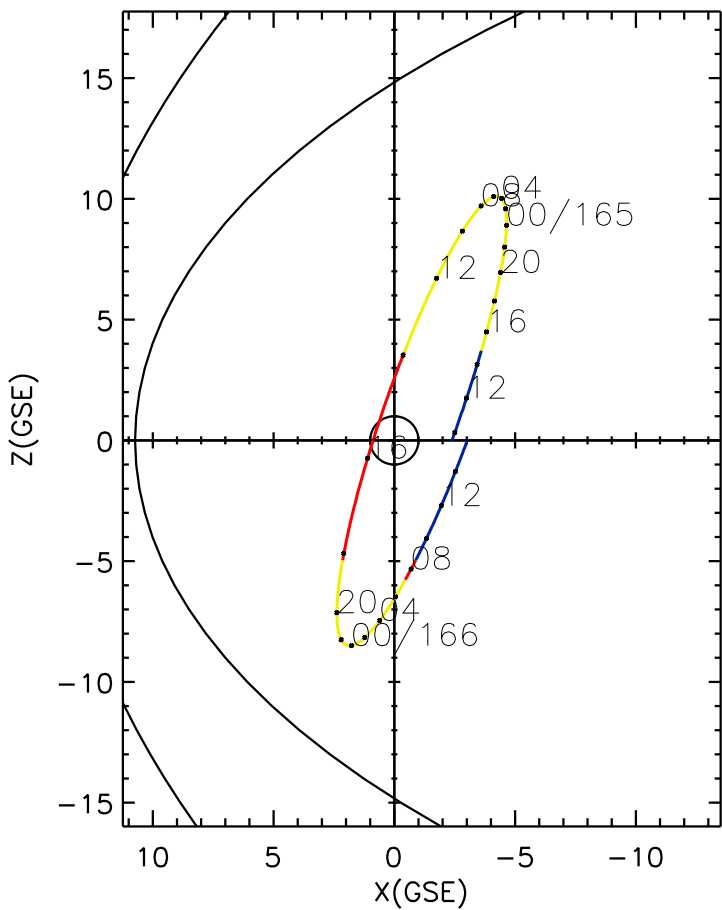

CLUSTER 2 orbit 2019 164 (06/13) 09:31 UT to 2019 166 (06/15) 15:46 UT

Tue Feb 12 19:25:27 2019