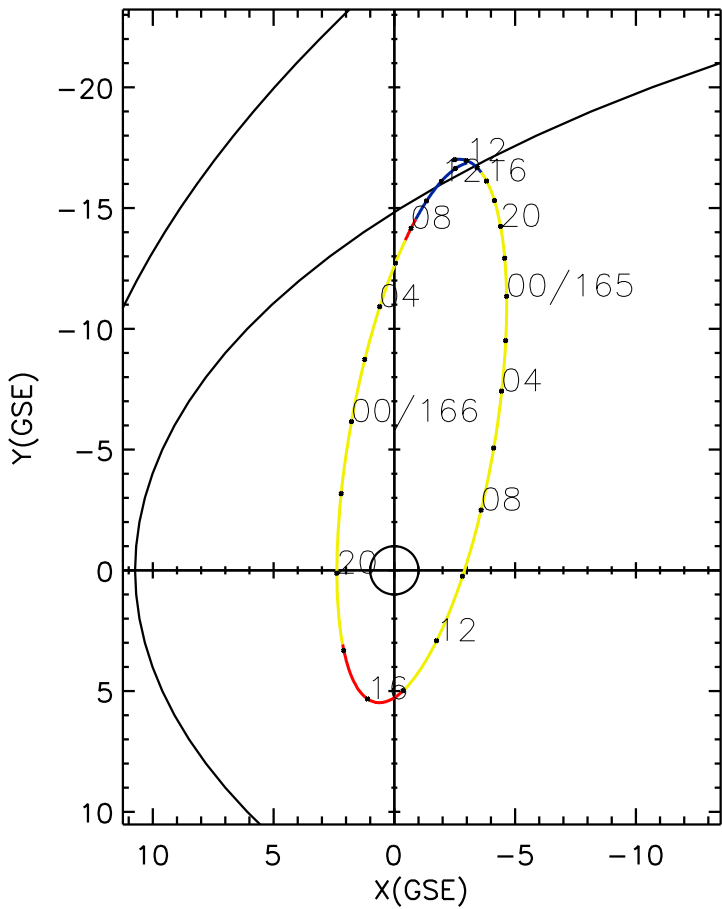

CLUSTER 2 orbit 2019 164 (06/13) 09:31 UT to 2019 166 (06/15) 15:46 UT

Tue Feb 12 19:25:27 2019