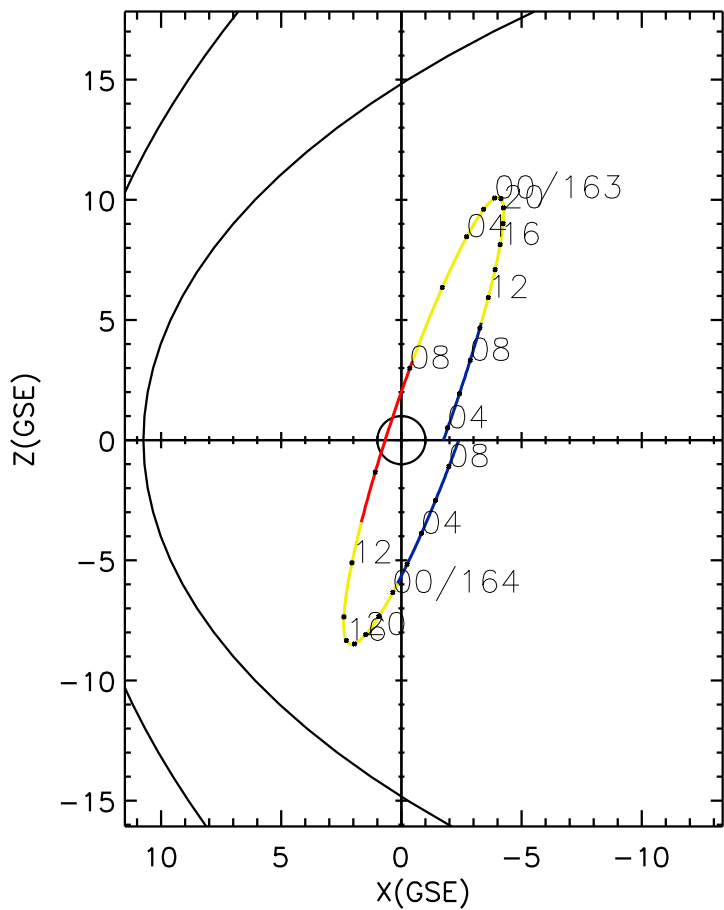

CLUSTER 2 orbit 2019 162 (06/11) 03:16 UT to 2019 164 (06/13) 09:31 UT

Tue Feb 12 19:25:27 2019