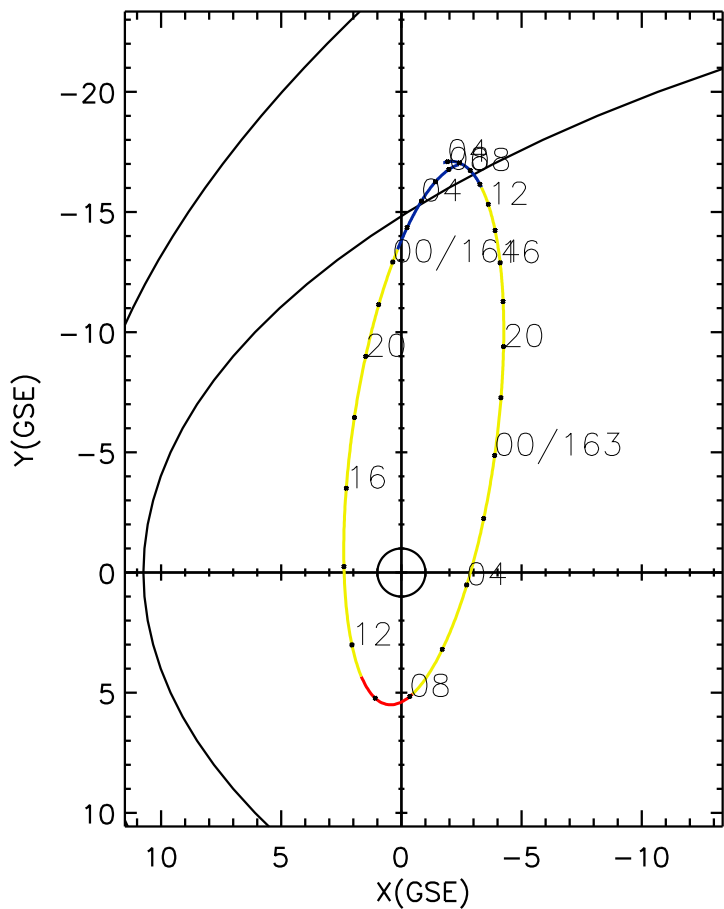

CLUSTER 2 orbit 2019 162 (06/11) 03:16 UT to 2019 164 (06/13) 09:31 UT

Tue Feb 12 19:25:27 2019