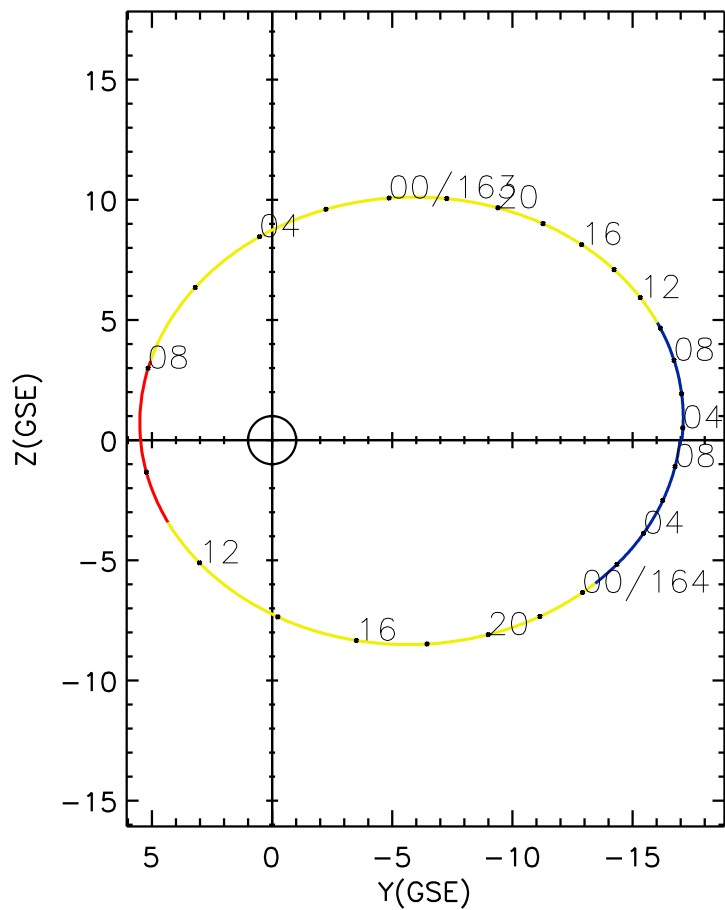

CLUSTER 2 orbit 2019 162 (06/11) 03:16 UT to 2019 164 (06/13) 09:31 UT

Tue Feb 12 19:25:27 2019