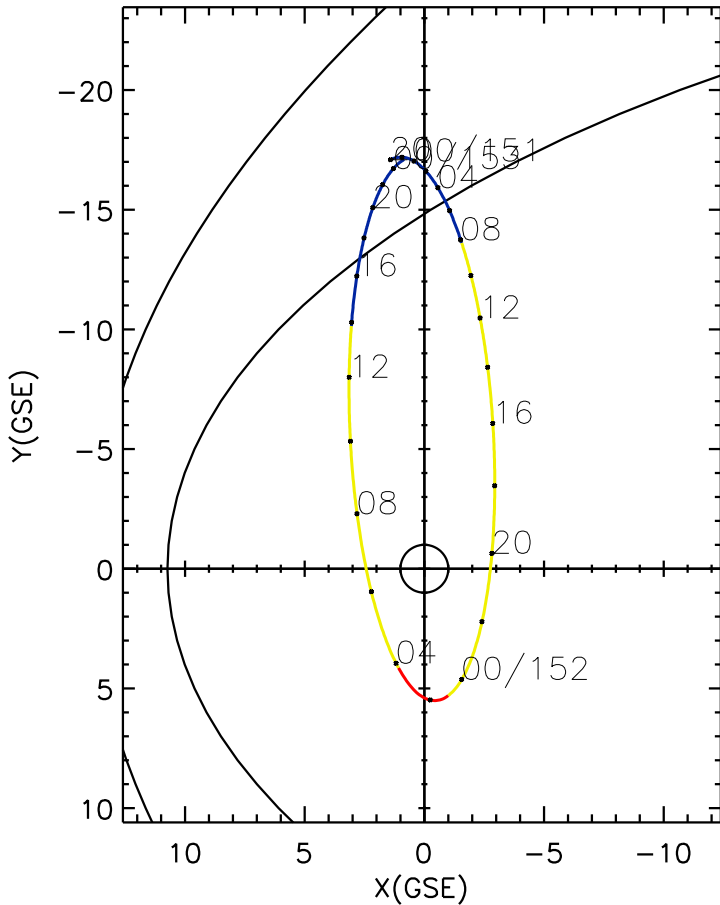

CLUSTER 2 orbit 2019 150 (05/30) 19:46 UT to 2019 153 (06/02) 01:56 UT

Sun May 24 19:37:51 2026