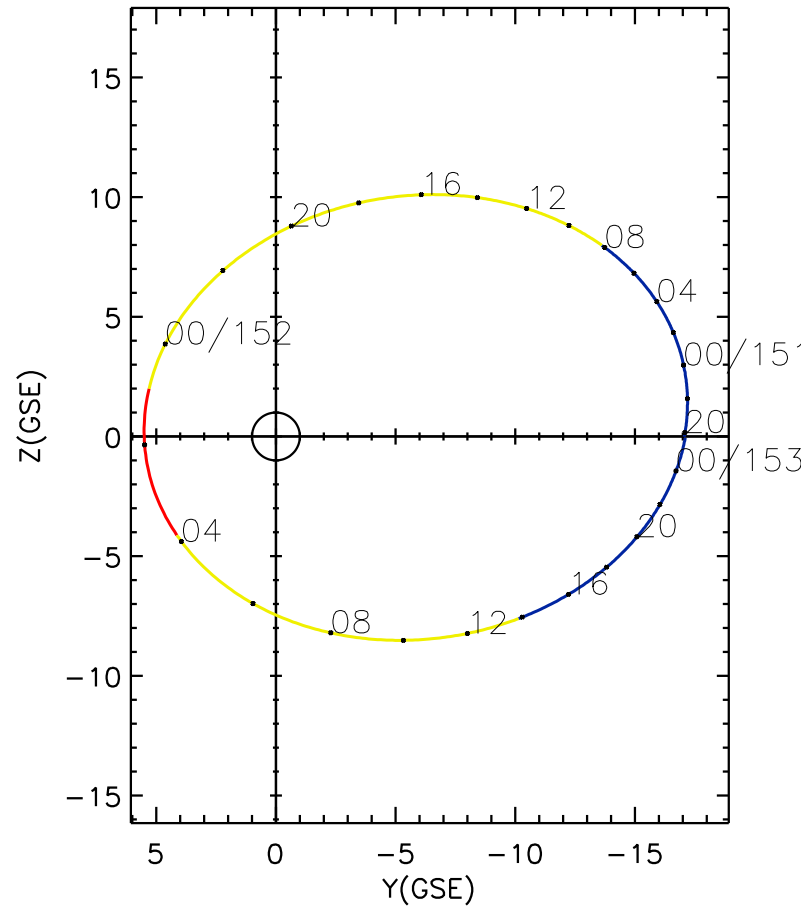

CLUSTER 2 orbit 2019 150 (05/30) 19:46 UT to 2019 153 (06/02) 01:56 UT

Sun May 24 19:37:51 2026