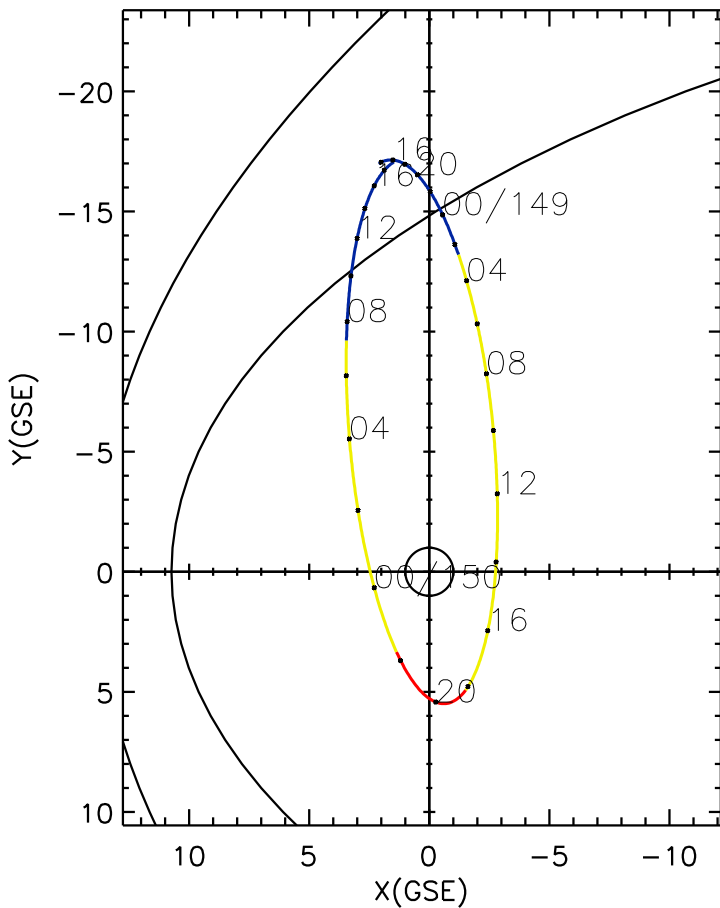

CLUSTER 2 orbit 2019 148 (05/28) 13:31 UT to 2019 150 (05/30) 19:46 UT

Sat May 23 19:39:32 2026