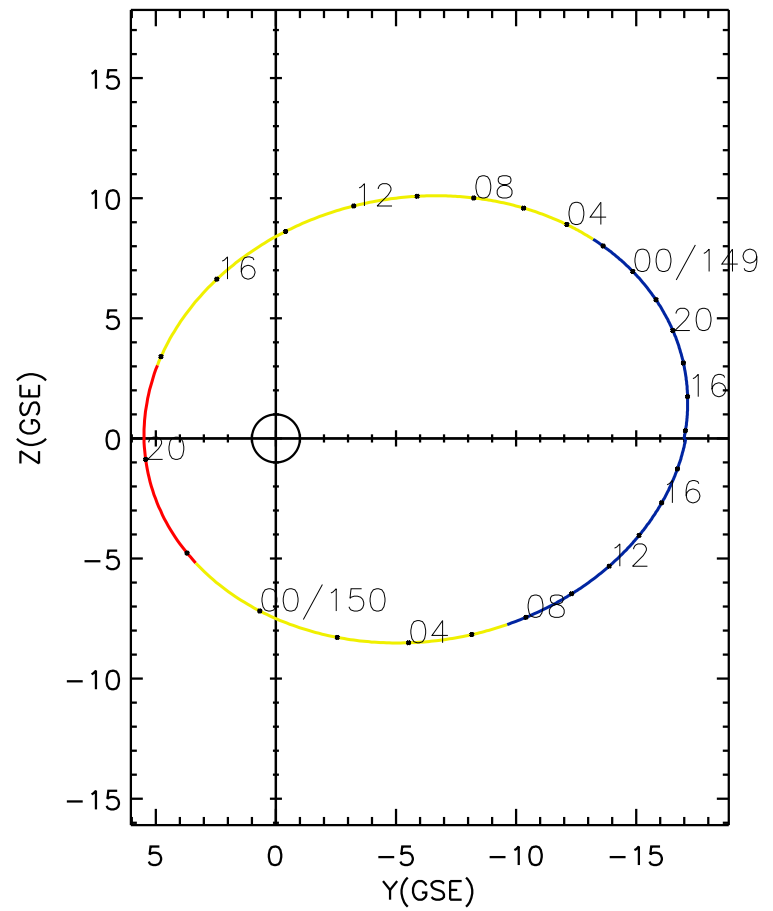

CLUSTER 2 orbit 2019 148 (05/28) 13:31 UT to 2019 150 (05/30) 19:46 UT

Sat May 23 19:39:32 2026