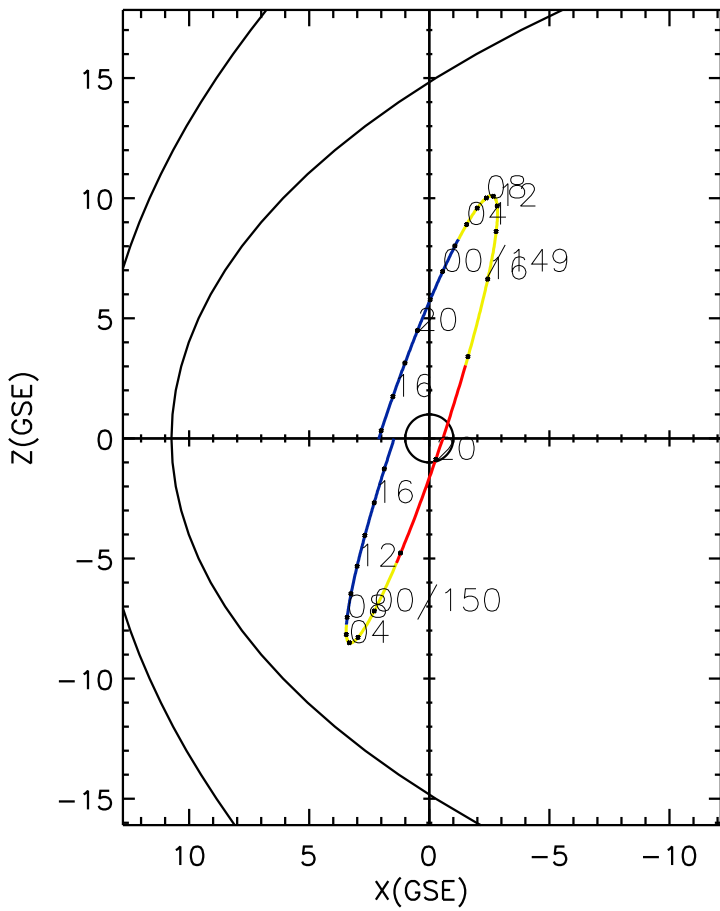

CLUSTER 2 orbit 2019 148 (05/28) 13:31 UT to 2019 150 (05/30) 19:46 UT

Sat May 23 19:39:32 2026