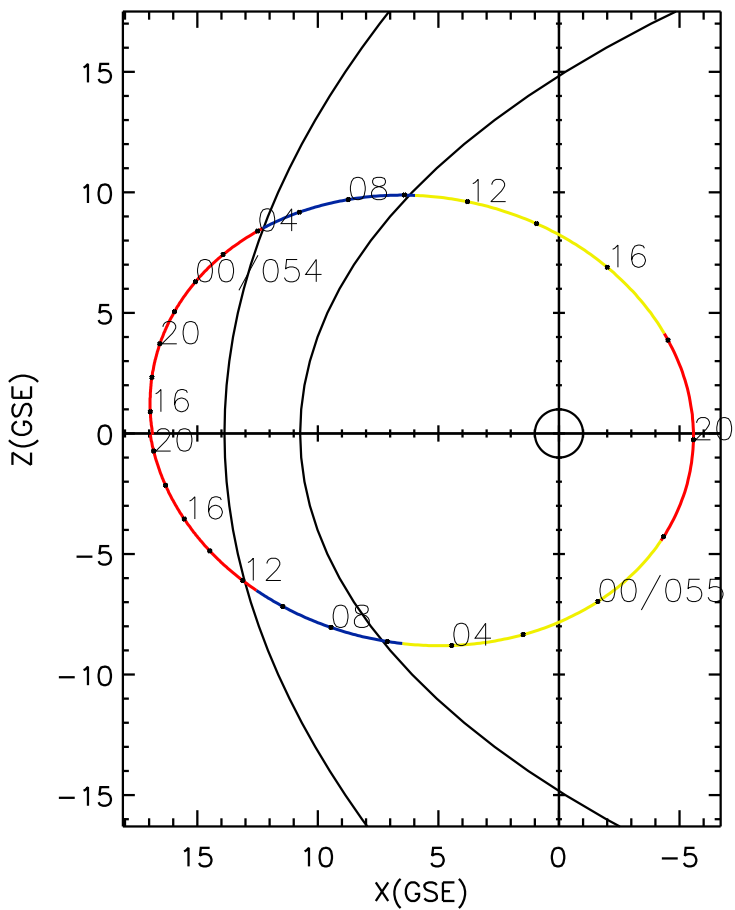

CLUSTER 2 orbit 2019 053 (02/22) 14:41 UT to 2019 055 (02/24) 20:56 UT

Tue Feb 12 19:25:18 2019