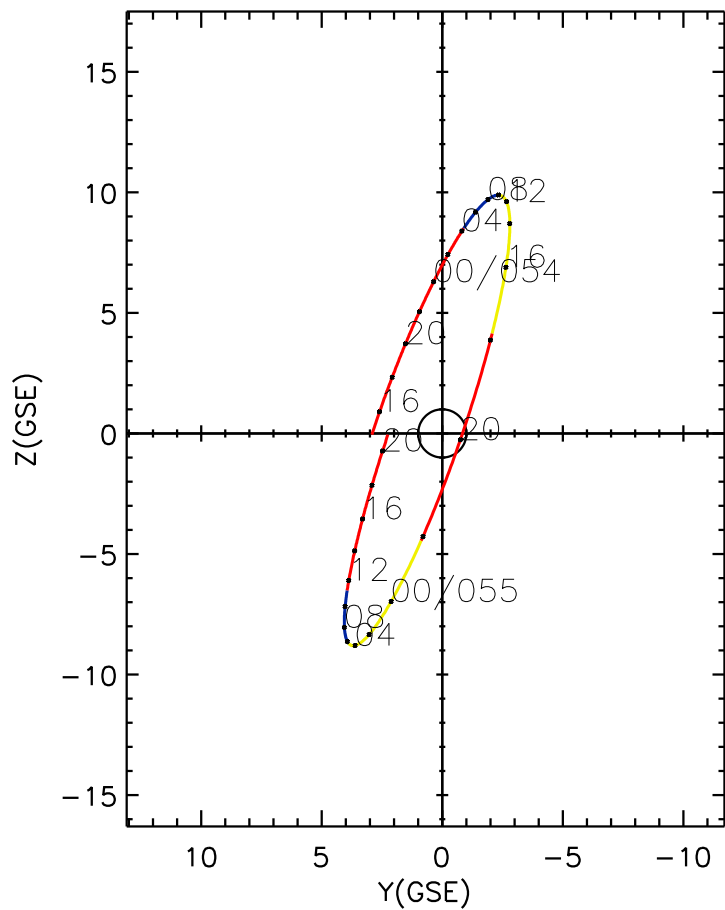

CLUSTER 2 orbit 2019 053 (02/22) 14:41 UT to 2019 055 (02/24) 20:56 UT

Tue Feb 12 19:25:18 2019