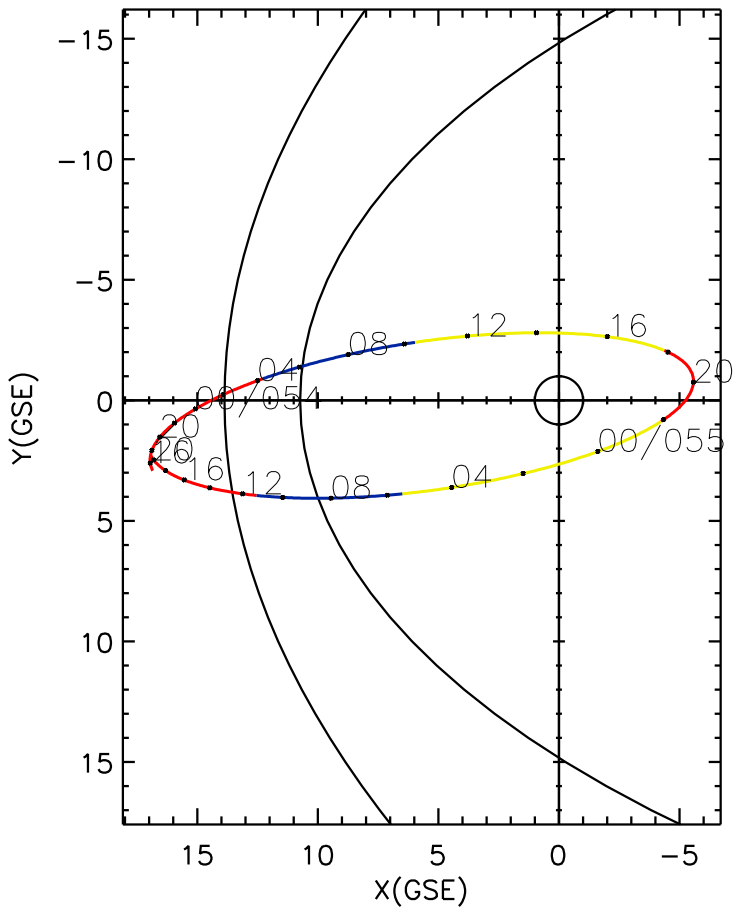

CLUSTER 2 orbit 2019 053 (02/22) 14:41 UT to 2019 055 (02/24) 20:56 UT

Tue Feb 12 19:25:18 2019