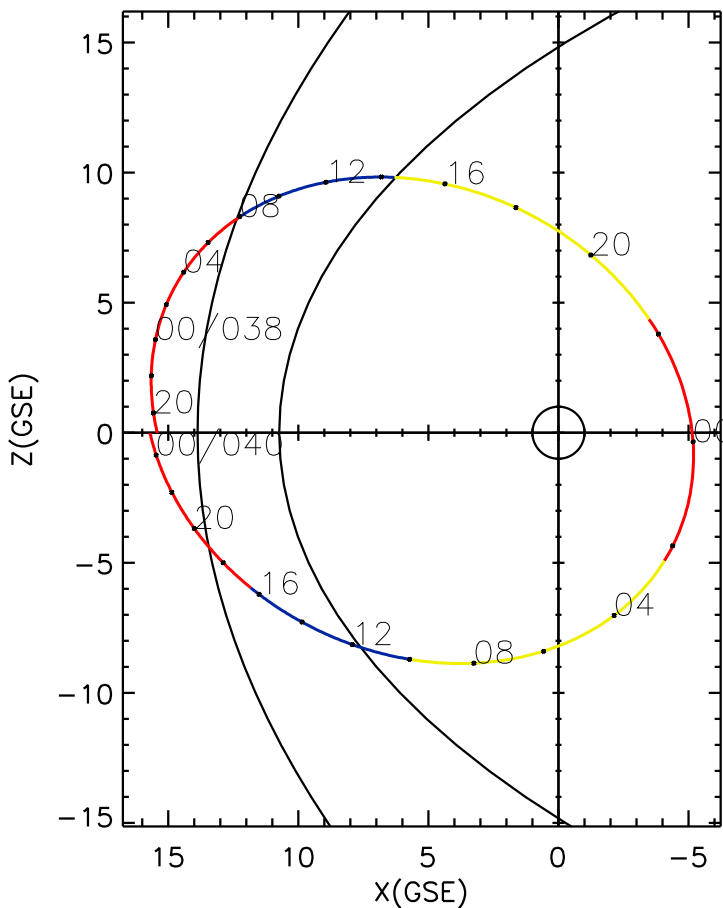

CLUSTER 2 orbit 2019 037 (02/06) 18:56 UT to 2019 040 (02/09) 01:11 UT

Tue Feb 12 19:25:17 2019