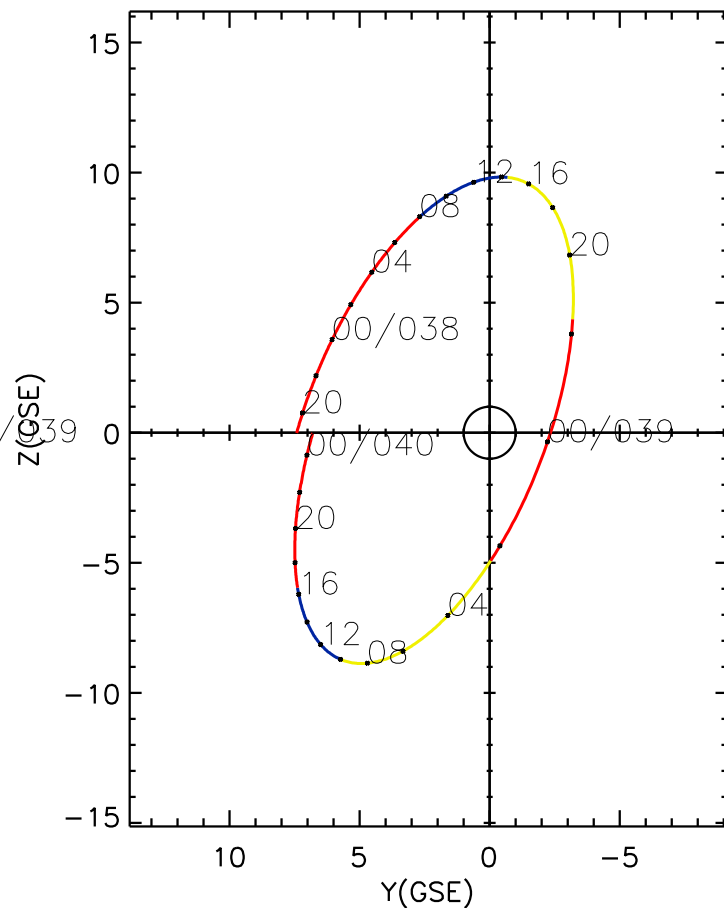

CLUSTER 2 orbit 2019 037 (02/06) 18:56 UT to 2019 040 (02/09) 01:11 UT

Tue Feb 12 19:25:17 2019