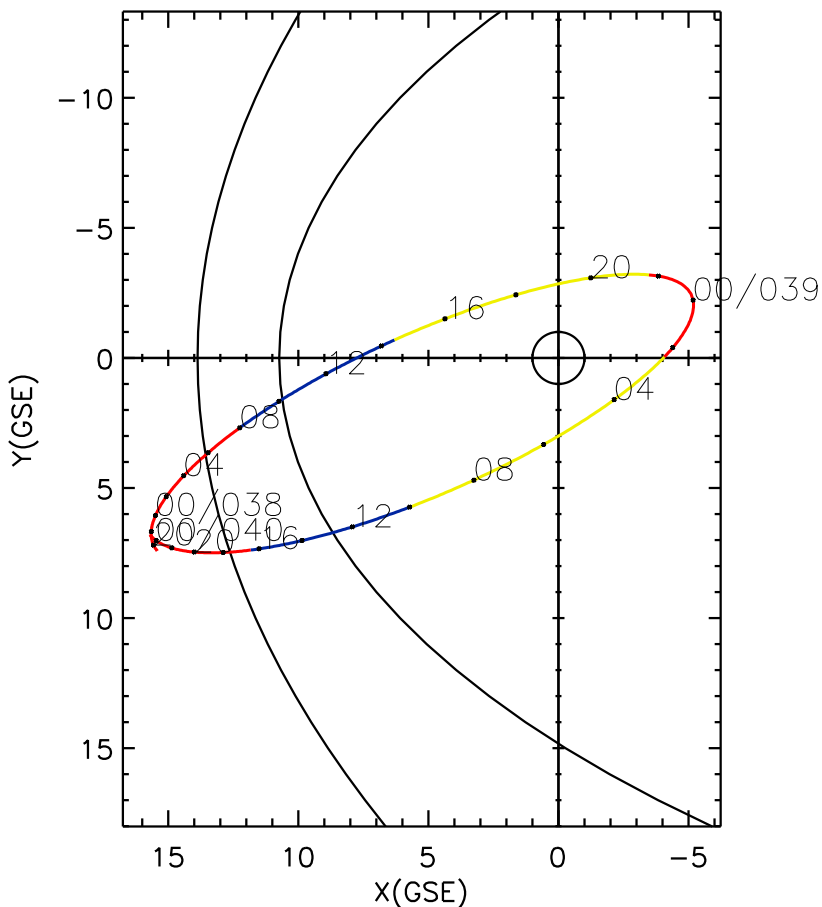

CLUSTER 2 orbit 2019 037 (02/06) 18:56 UT to 2019 040 (02/09) 01:11 UT

Tue Feb 12 19:25:17 2019