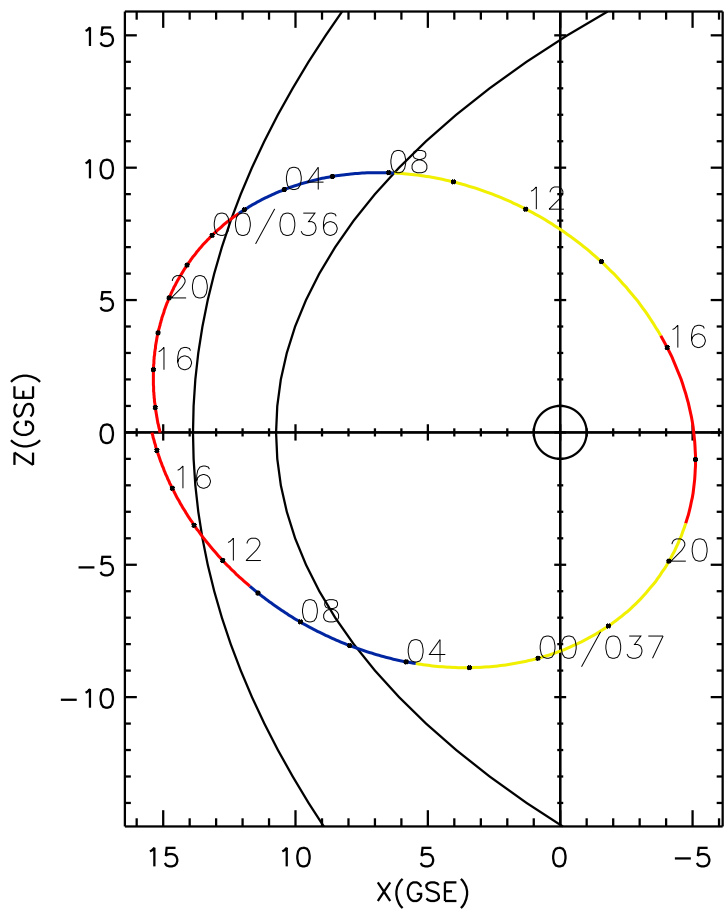

CLUSTER 2 orbit 2019 035 (02/04) 12:41 UT to 2019 037 (02/06) 18:56 UT

Mon May 27 19:22:47 2019