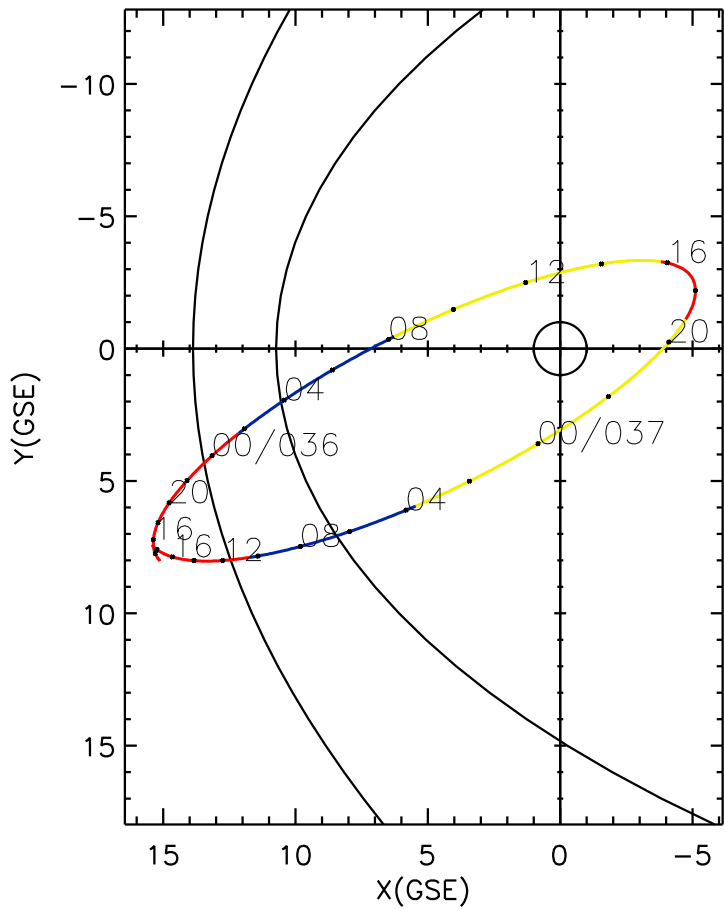

CLUSTER 2 orbit 2019 035 (02/04) 12:41 UT to 2019 037 (02/06) 18:56 UT

Mon May 27 19:22:47 2019