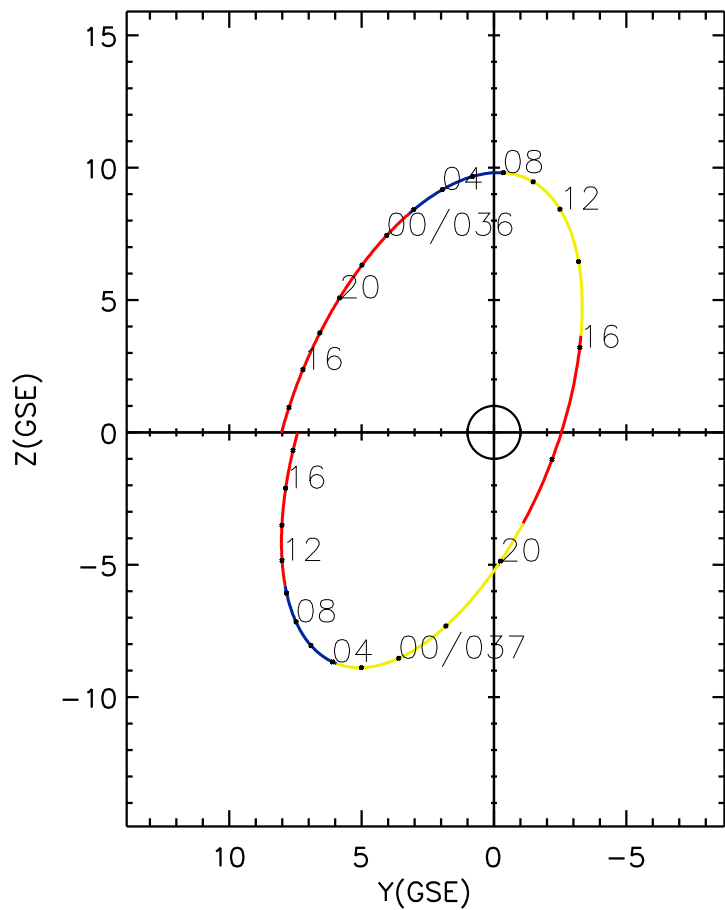

CLUSTER 2 orbit 2019 035 (02/04) 12:41 UT to 2019 037 (02/06) 18:56 UT

Mon May 27 19:22:47 2019