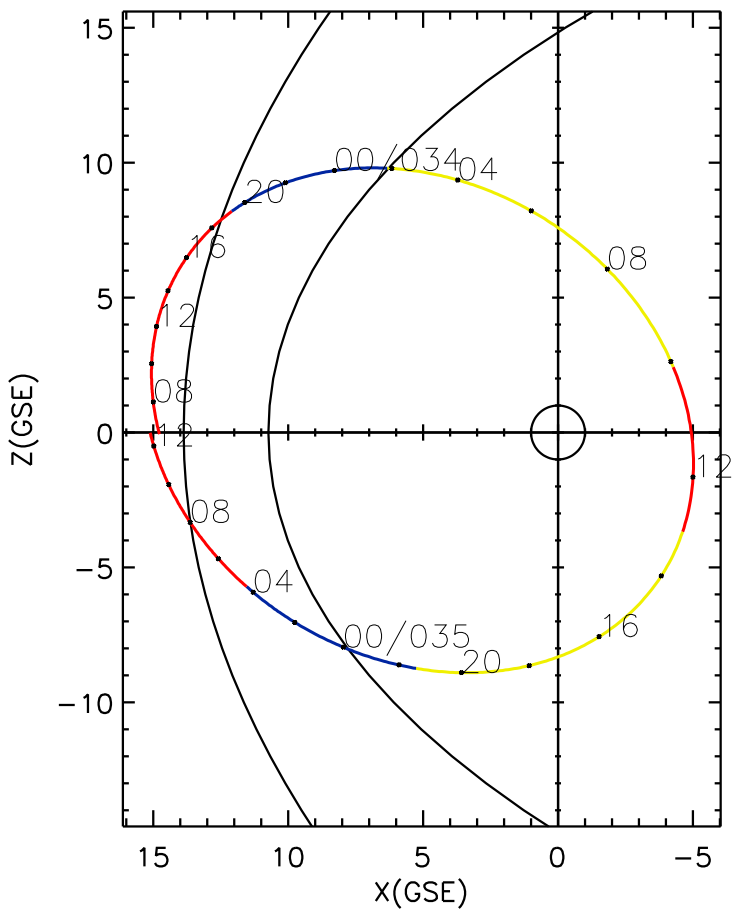

CLUSTER 2 orbit 2019 033 (02/02) 06:21 UT to 2019 035 (02/04) 12:41 UT

Mon May 27 19:22:47 2019