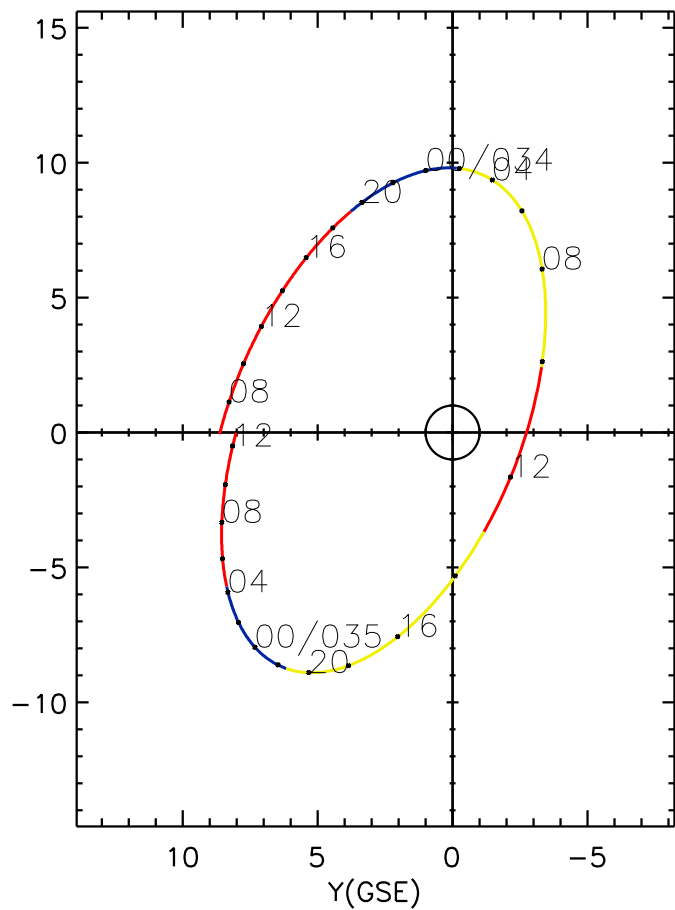

CLUSTER 2 orbit 2019 033 (02/02) 06:21 UT to 2019 035 (02/04) 12:41 UT

Mon May 27 19:22:47 2019