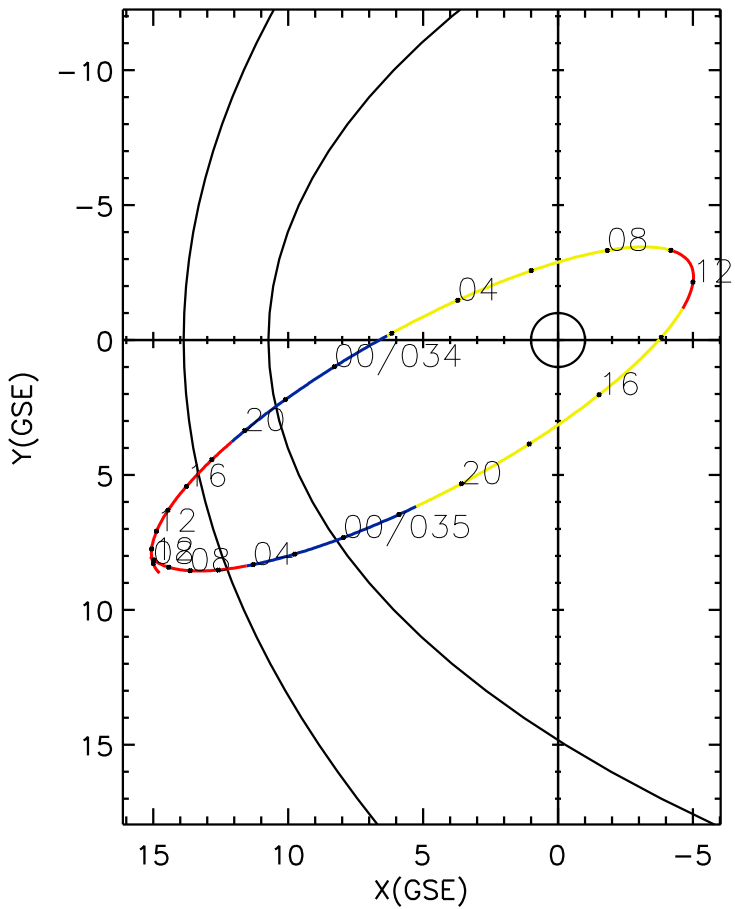

CLUSTER 2 orbit 2019 033 (02/02) 06:21 UT to 2019 035 (02/04) 12:41 UT

Mon May 27 19:22:47 2019