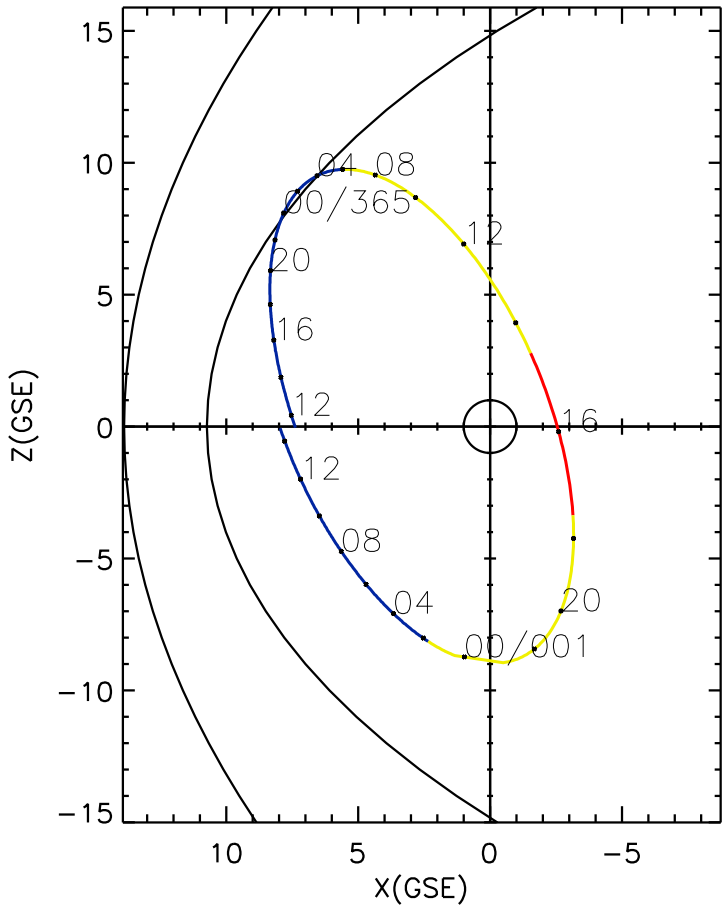

CLUSTER 2 orbit 2018 364 (12/30) 11:21 UT to 2019 001 (01/01) 14:41 UT

Wed May 29 19:22:45 2019