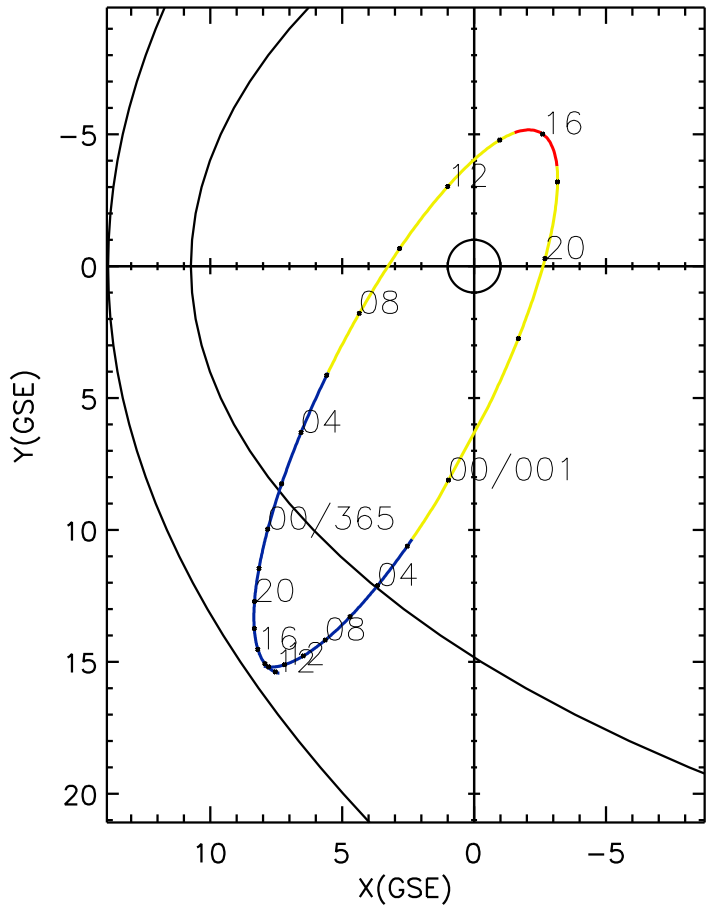

CLUSTER 2 orbit 2018 364 (12/30) 11:21 UT to 2019 001 (01/01) 14:41 UT

Wed May 29 19:22:45 2019