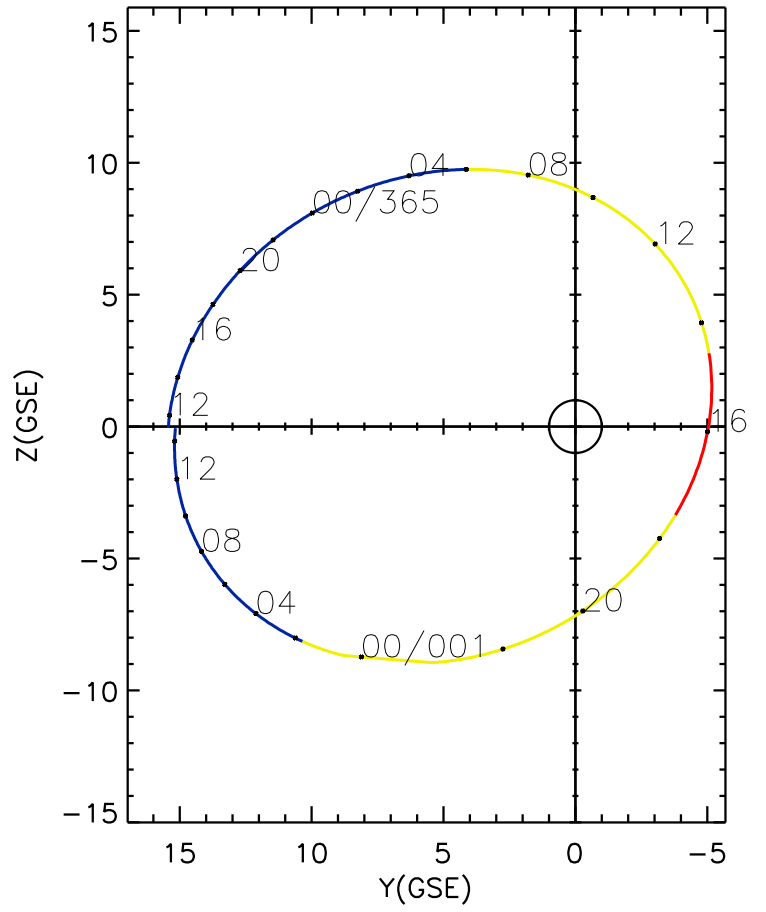

CLUSTER 2 orbit 2018 364 (12/30) 11:21 UT to 2019 001 (01/01) 14:41 UT

Wed May 29 19:22:45 2019