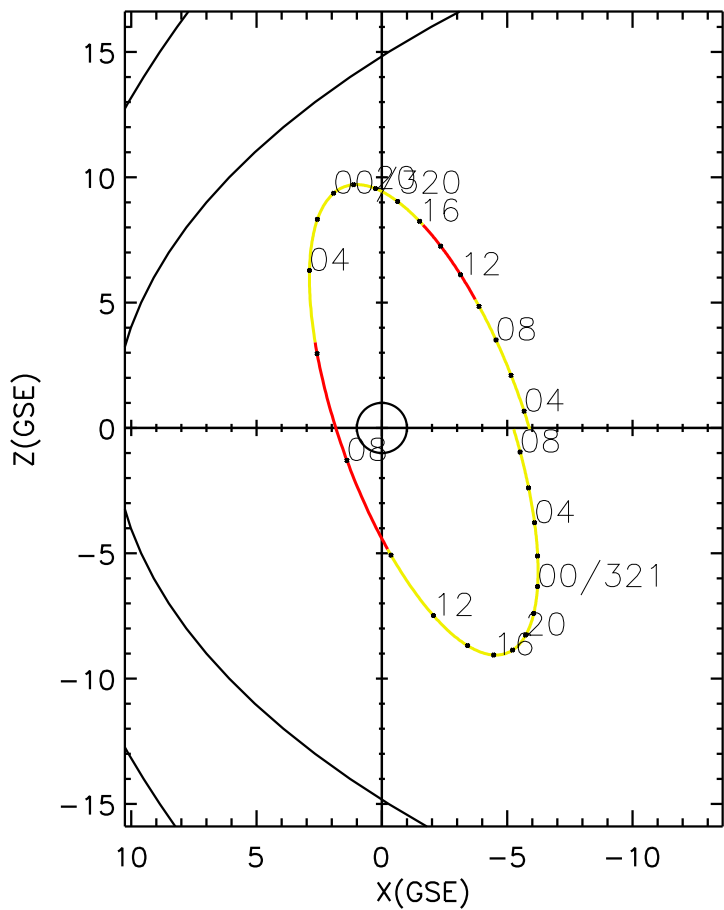

CLUSTER 2 orbit 2018 319 (11/15) 03:01 UT to 2018 321 (11/17) 09:16 UT

Thu Feb 1 19:25:21 2018