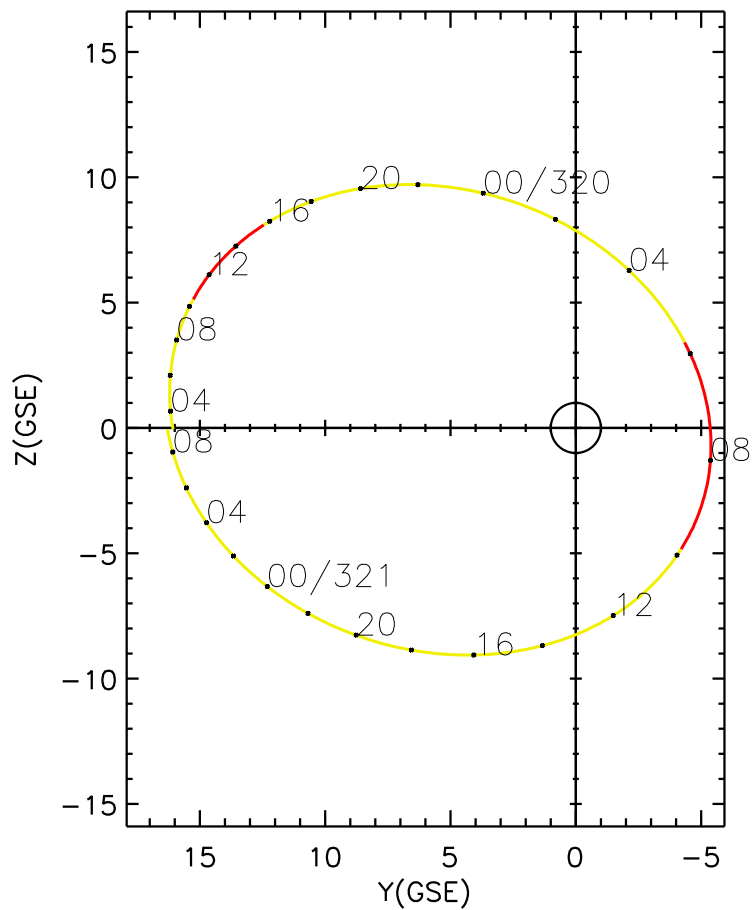

CLUSTER 2 orbit 2018 319 (11/15) 03:01 UT to 2018 321 (11/17) 09:16 UT

Thu Feb 1 19:25:21 2018