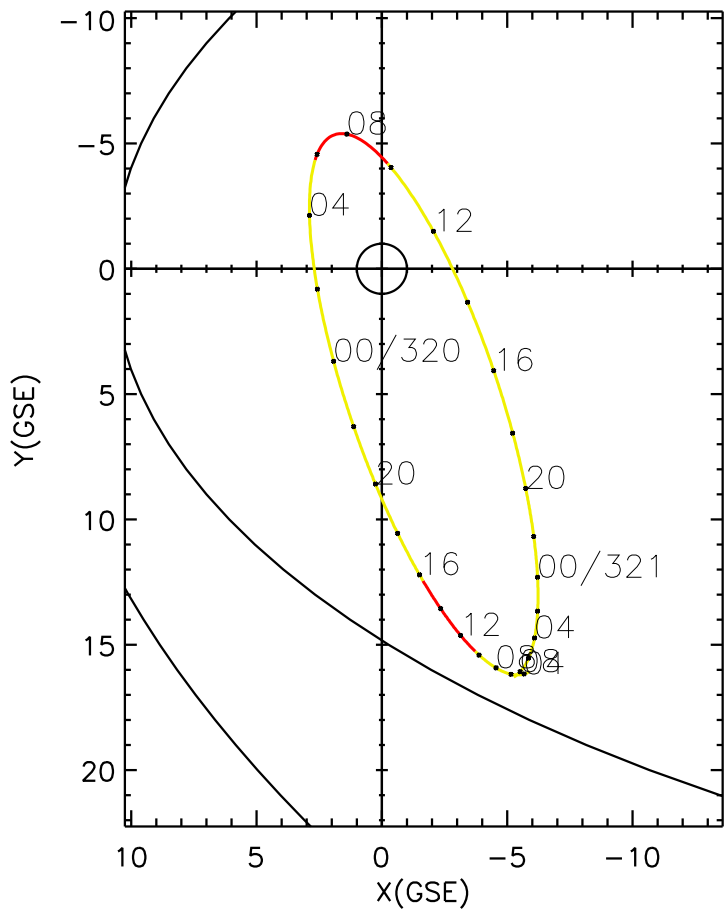

CLUSTER 2 orbit 2018 319 (11/15) 03:01 UT to 2018 321 (11/17) 09:16 UT

Thu Feb 1 19:25:21 2018