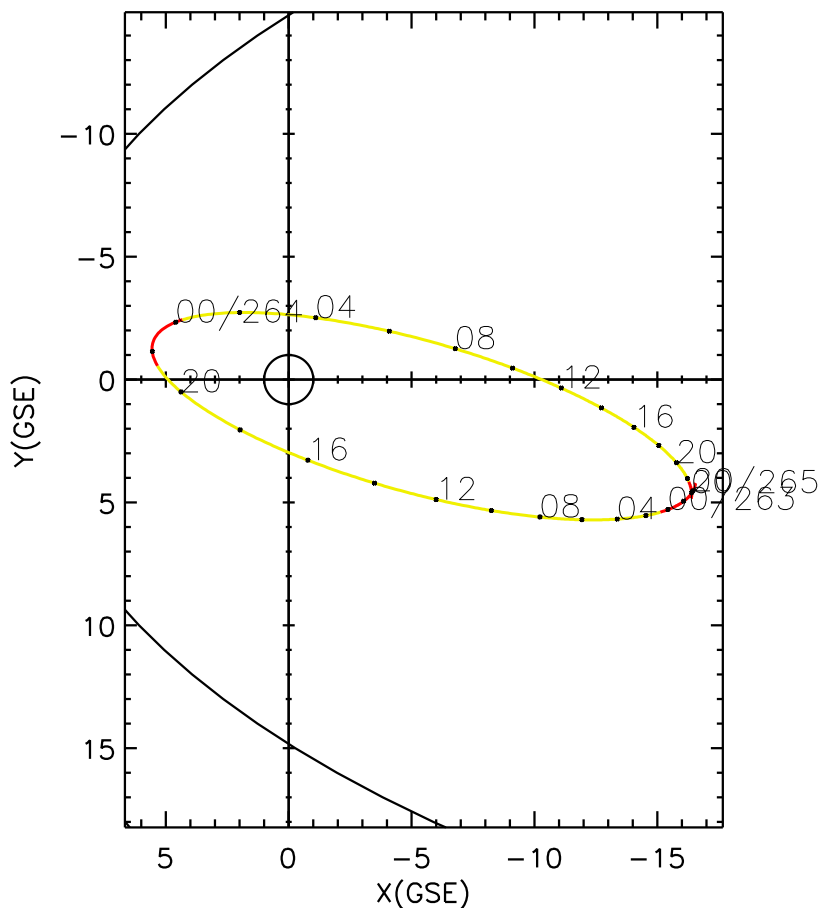

CLUSTER 2 orbit 2018 262 (09/19) 18:41 UT to 2018 265 (09/22) 00:56 UT

Fri May 22 19:38:42 2026