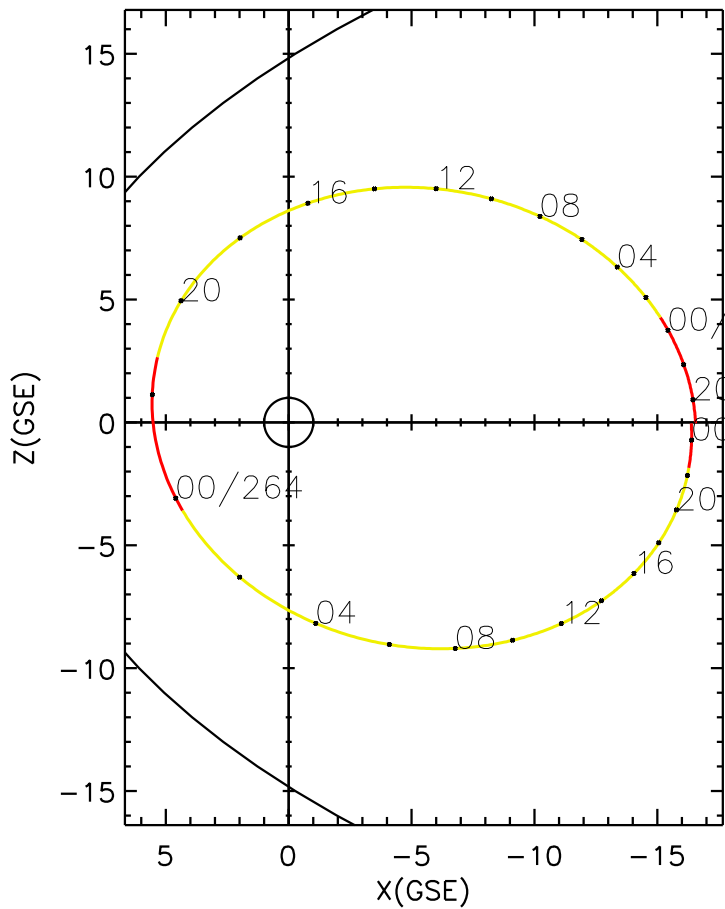

CLUSTER 2 orbit 2018 262 (09/19) 18:41 UT to 2018 265 (09/22) 00:56 UT

Fri May 22 19:38:42 2026