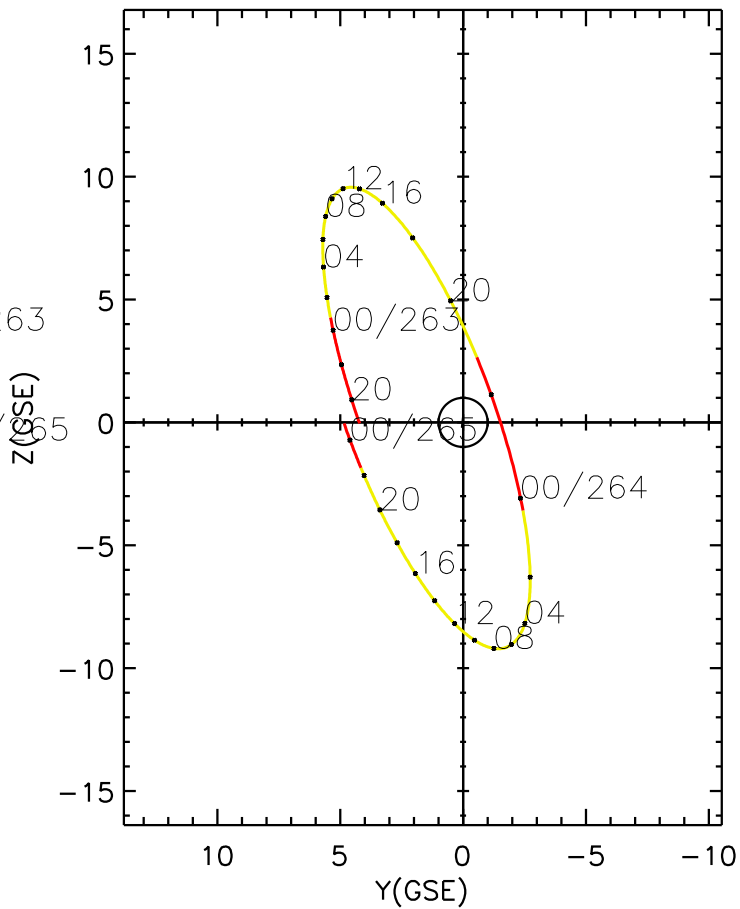

CLUSTER 2 orbit 2018 262 (09/19) 18:41 UT to 2018 265 (09/22) 00:56 UT

Fri May 22 19:38:42 2026