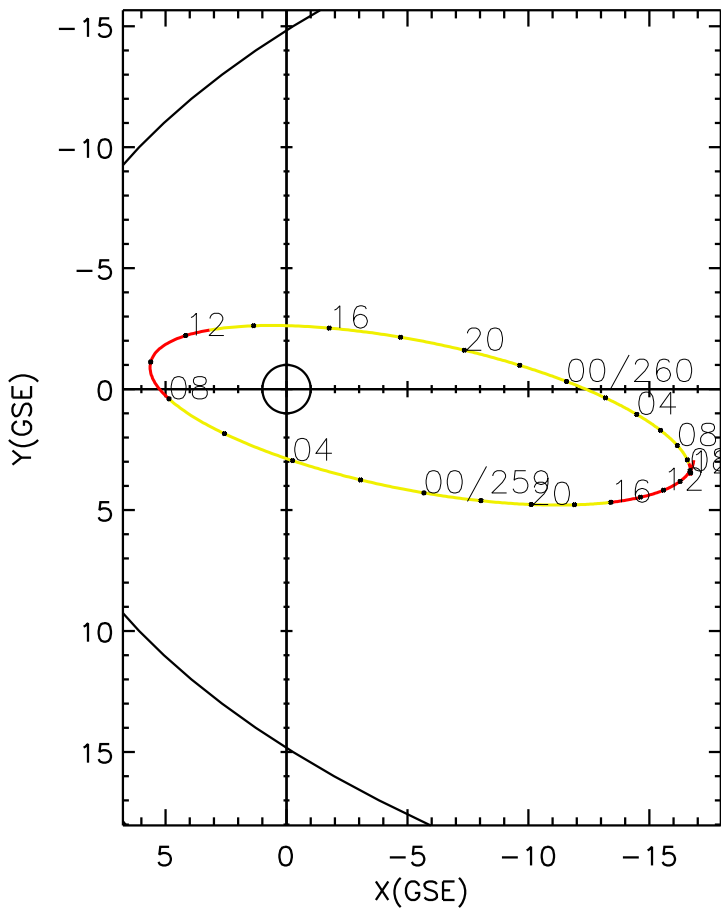

CLUSTER 2 orbit 2018 258 (09/15) 06:11 UT to 2018 260 (09/17) 12:26 UT

Thu May 21 19:38:33 2026