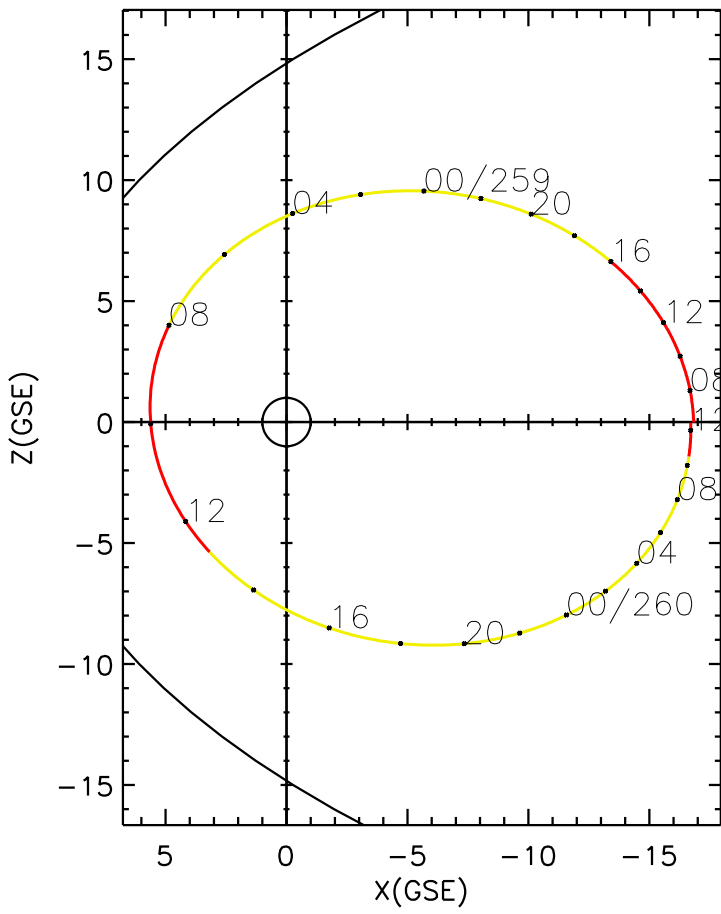

CLUSTER 2 orbit 2018 258 (09/15) 06:11 UT to 2018 260 (09/17) 12:26 UT

Thu May 21 19:38:33 2026