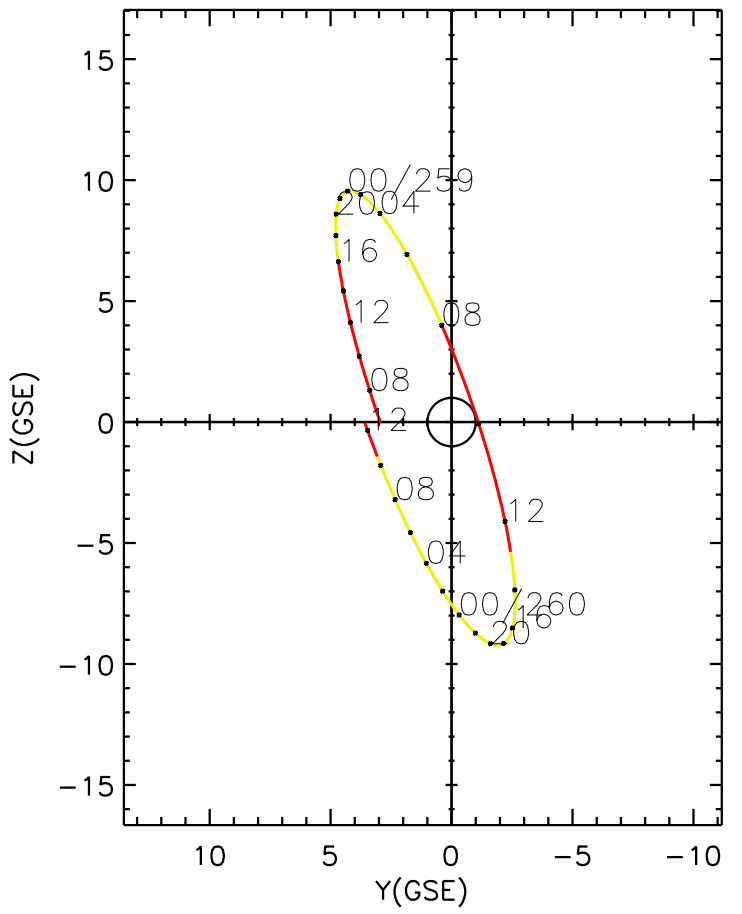

CLUSTER 2 orbit 2018 258 (09/15) 06:11 UT to 2018 260 (09/17) 12:26 UT

Thu May 21 19:38:33 2026