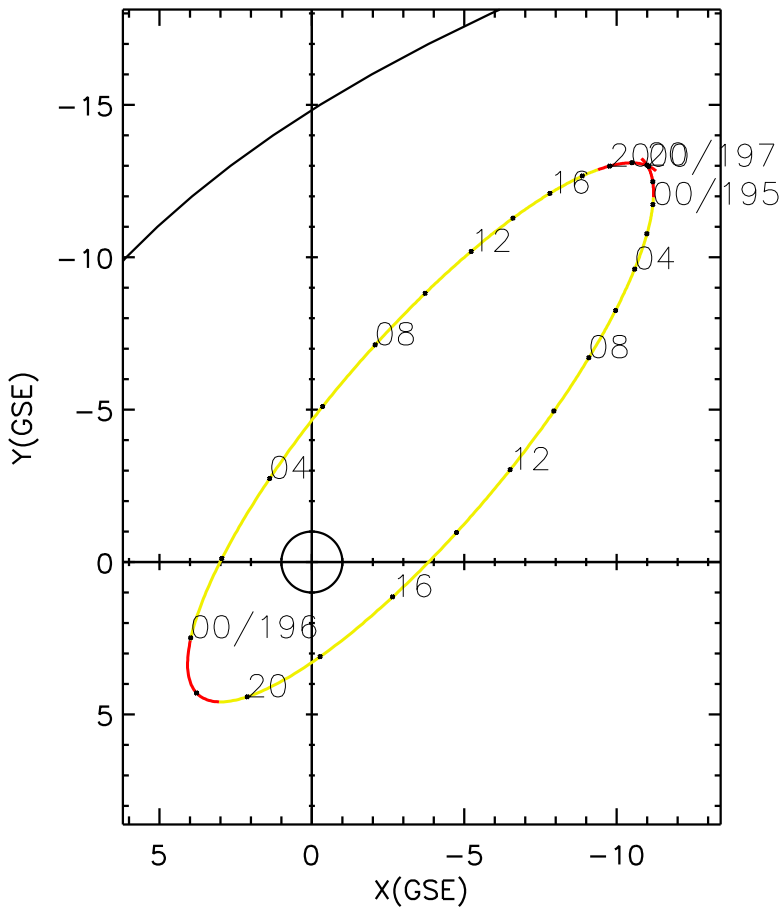

CLUSTER 2 orbit 2018 194 (07/13) 18:51 UT to 2018 197 (07/16) 01:06 UT

Mon Dec 3 19:32:25 2018