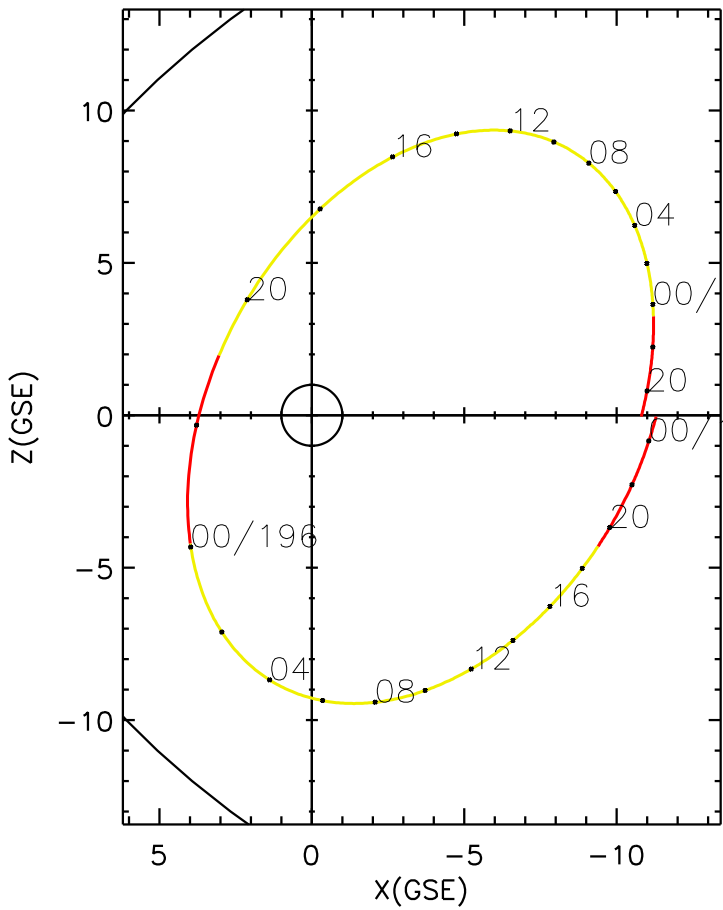

CLUSTER 2 orbit 2018 194 (07/13) 18:51 UT to 2018 197 (07/16) 01:06 UT

Mon Dec 3 19:32:25 2018