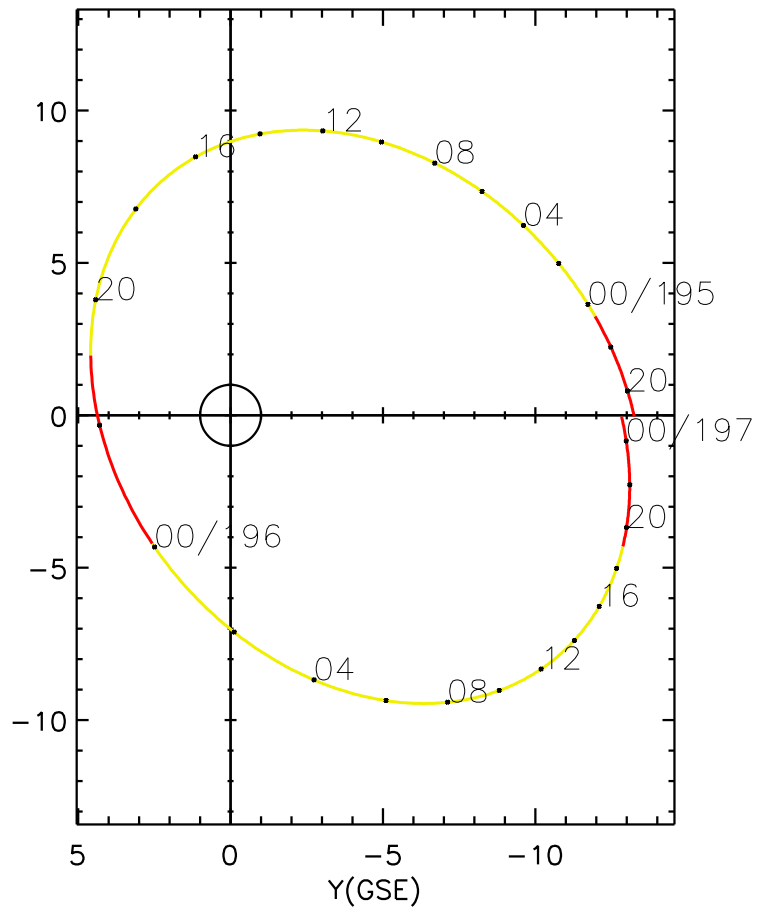

CLUSTER 2 orbit 2018 194 (07/13) 18:51 UT to 2018 197 (07/16) 01:06 UT

Mon Dec 3 19:32:25 2018