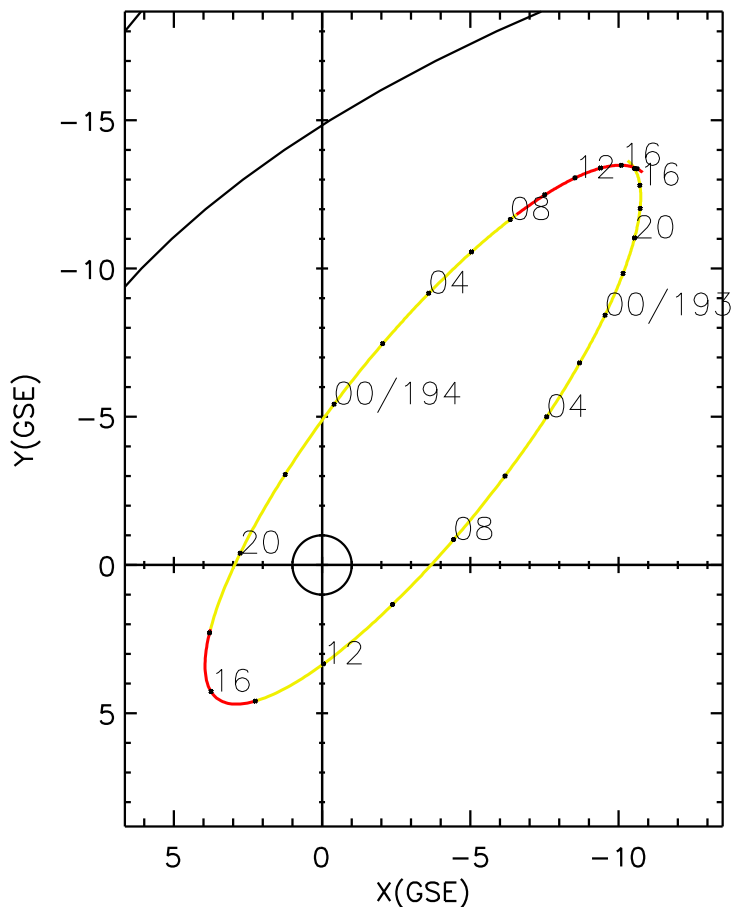

CLUSTER 2 orbit 2018 192 (07/11) 12:36 UT to 2018 194 (07/13) 18:51 UT

Mon Dec 3 19:32:25 2018