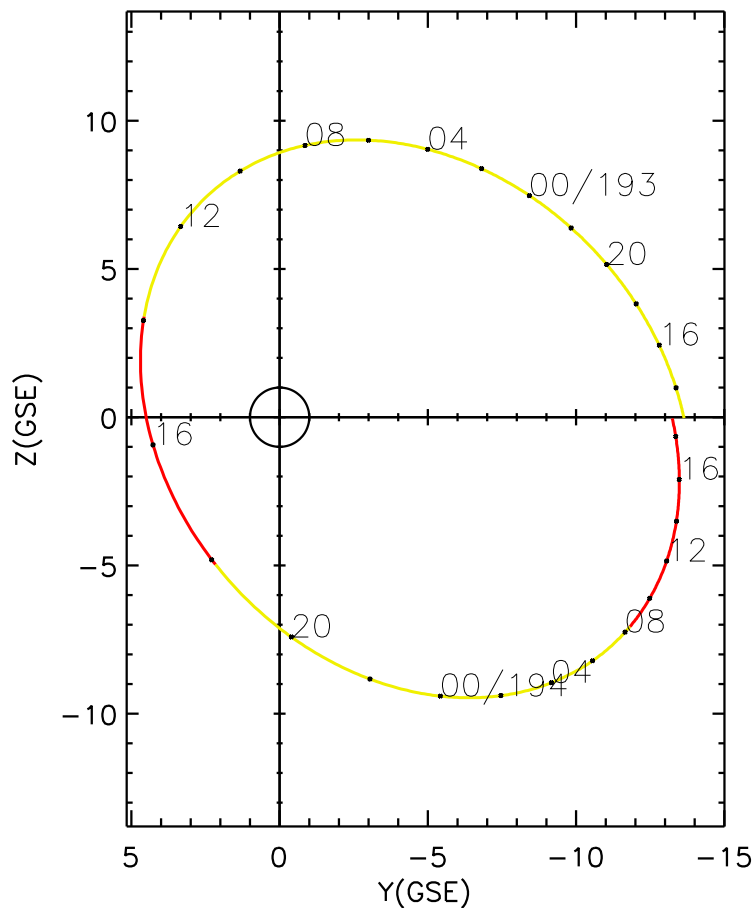

CLUSTER 2 orbit 2018 192 (07/11) 12:36 UT to 2018 194 (07/13) 18:51 UT

Mon Dec 3 19:32:25 2018