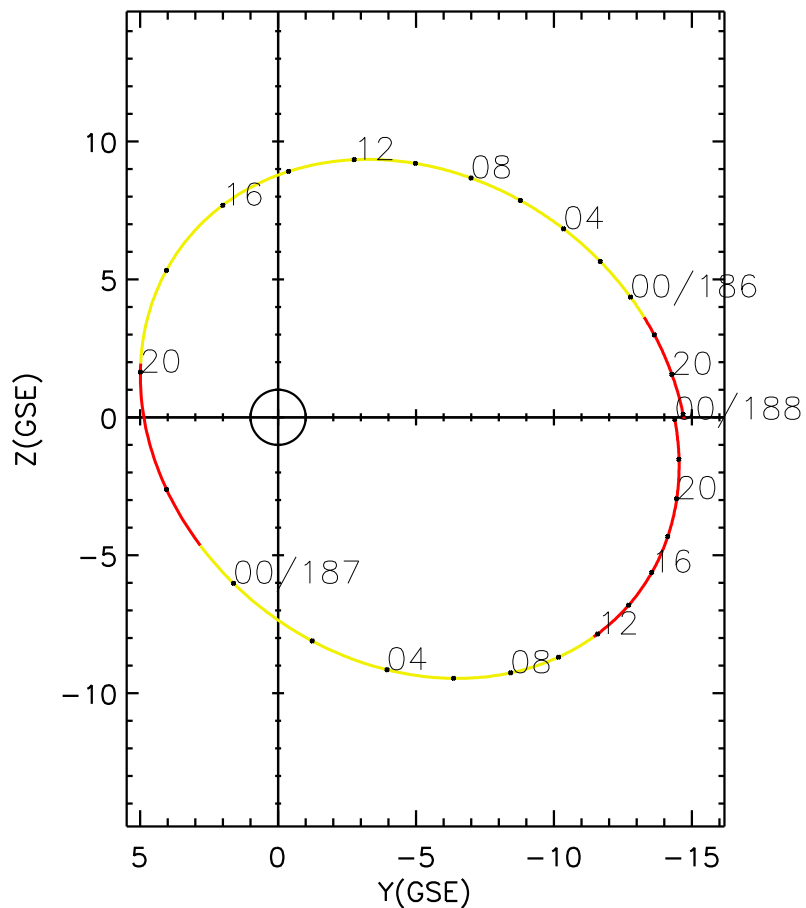

CLUSTER 2 orbit 2018 185 (07/04) 17:46 UT to 2018 188 (07/07) 00:01 UT

Mon Dec 3 19:32:24 2018