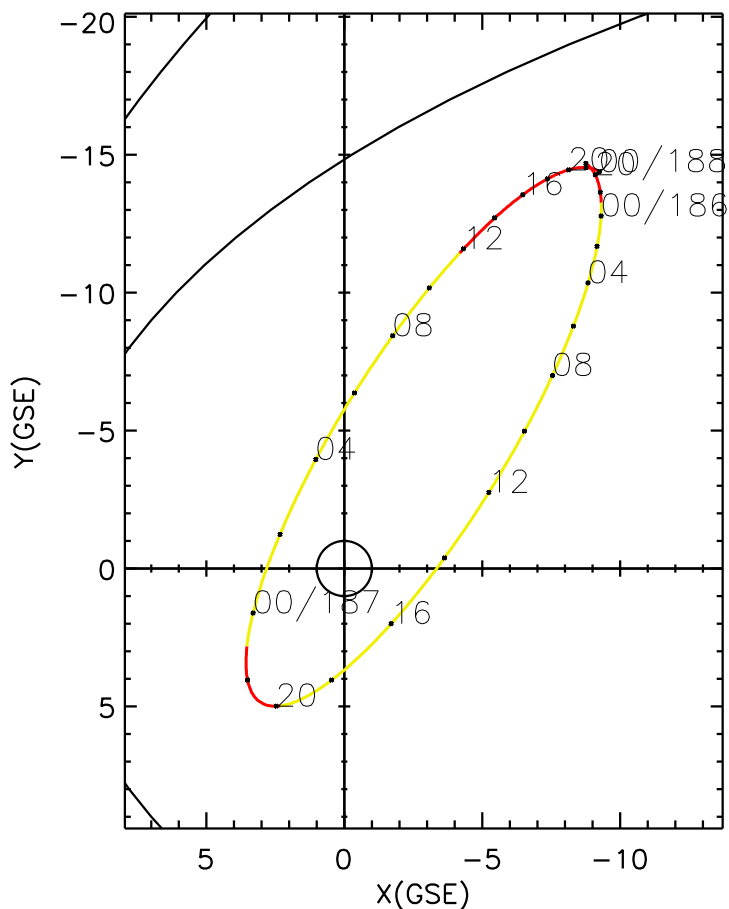

CLUSTER 2 orbit 2018 185 (07/04) 17:46 UT to 2018 188 (07/07) 00:01 UT

Mon Dec 3 19:32:24 2018