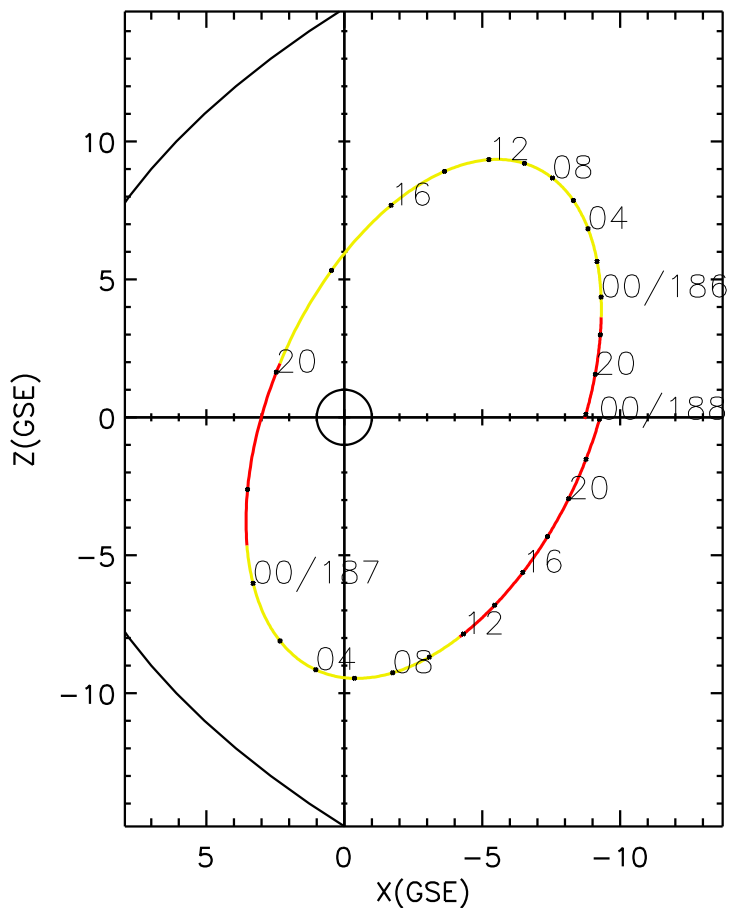

CLUSTER 2 orbit 2018 185 (07/04) 17:46 UT to 2018 188 (07/07) 00:01 UT

Mon Dec 3 19:32:24 2018