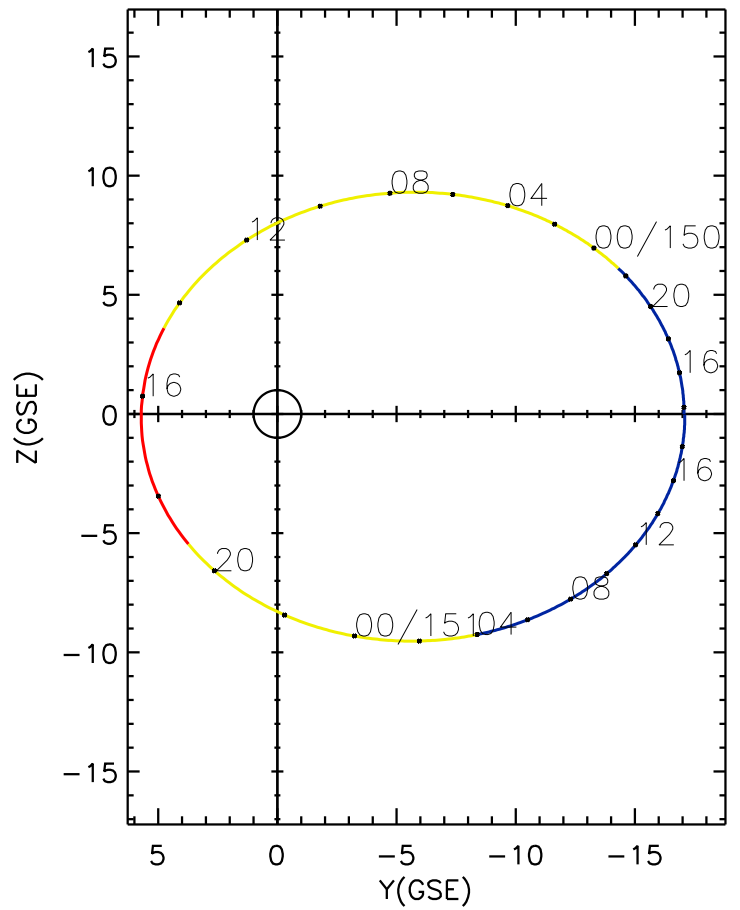

CLUSTER 2 orbit 2018 149 (05/29) 13:36 UT to 2018 151 (05/31) 19:51 UT

Tue Oct 2 19:24:52 2018