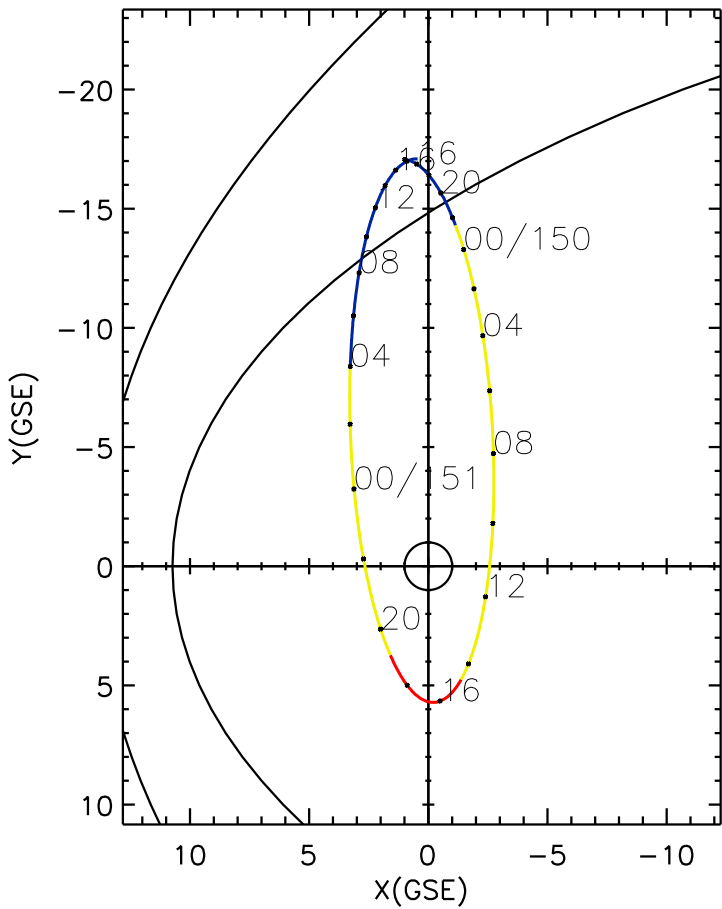

CLUSTER 2 orbit 2018 149 (05/29) 13:36 UT to 2018 151 (05/31) 19:51 UT

Tue Oct 2 19:24:52 2018