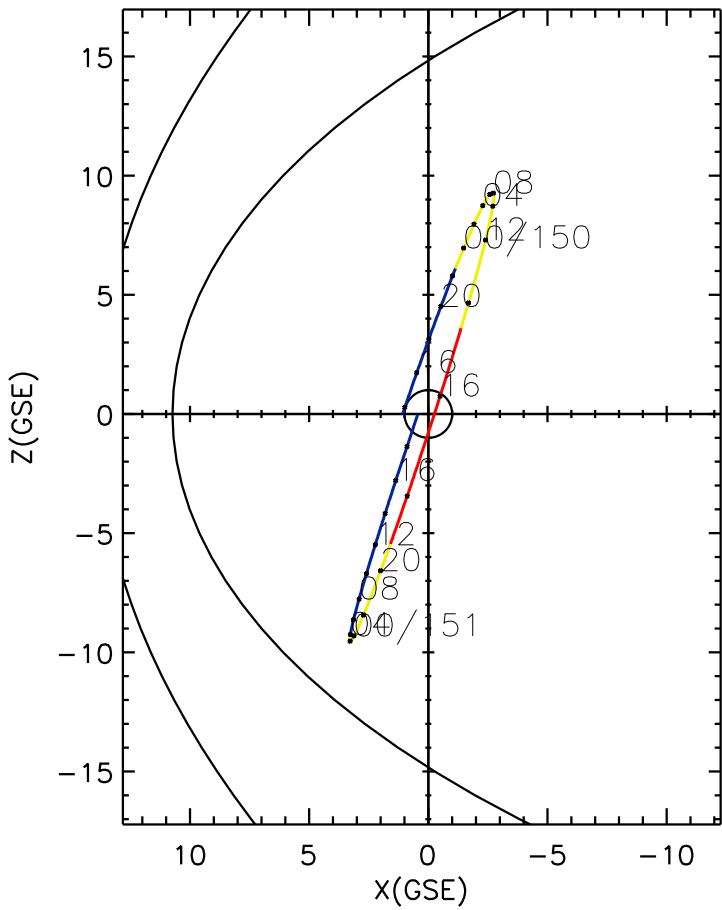

CLUSTER 2 orbit 2018 149 (05/29) 13:36 UT to 2018 151 (05/31) 19:51 UT

Tue Oct 2 19:24:52 2018