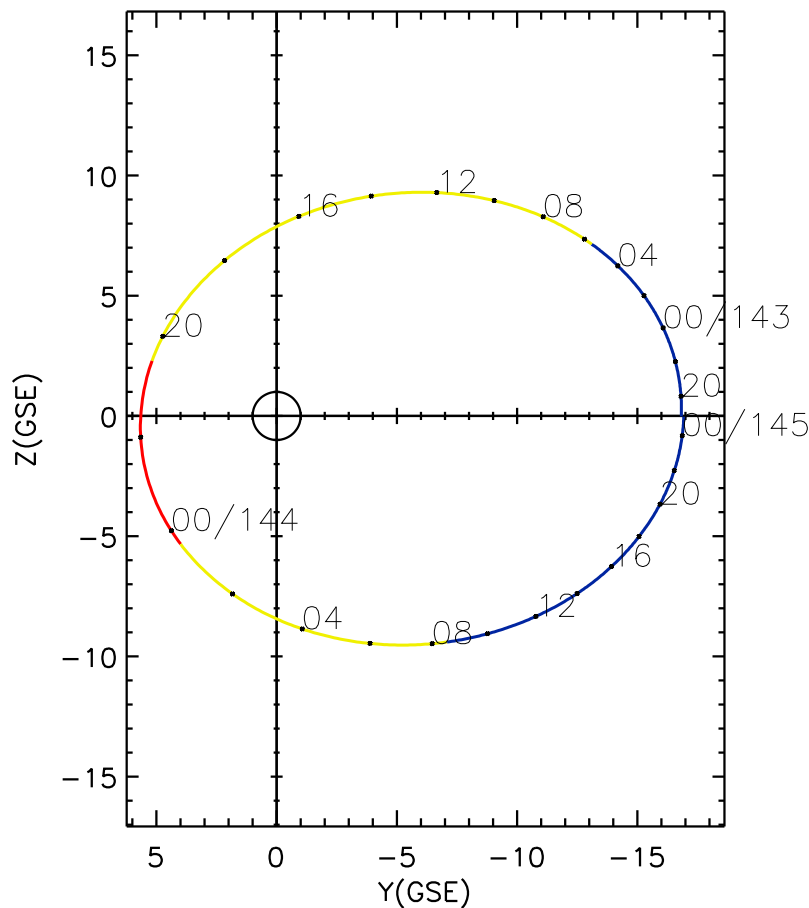

CLUSTER 2 orbit 2018 142 (05/22) 18:51 UT to 2018 145 (05/25) 01:06 UT

Thu Feb 1 19:25:05 2018