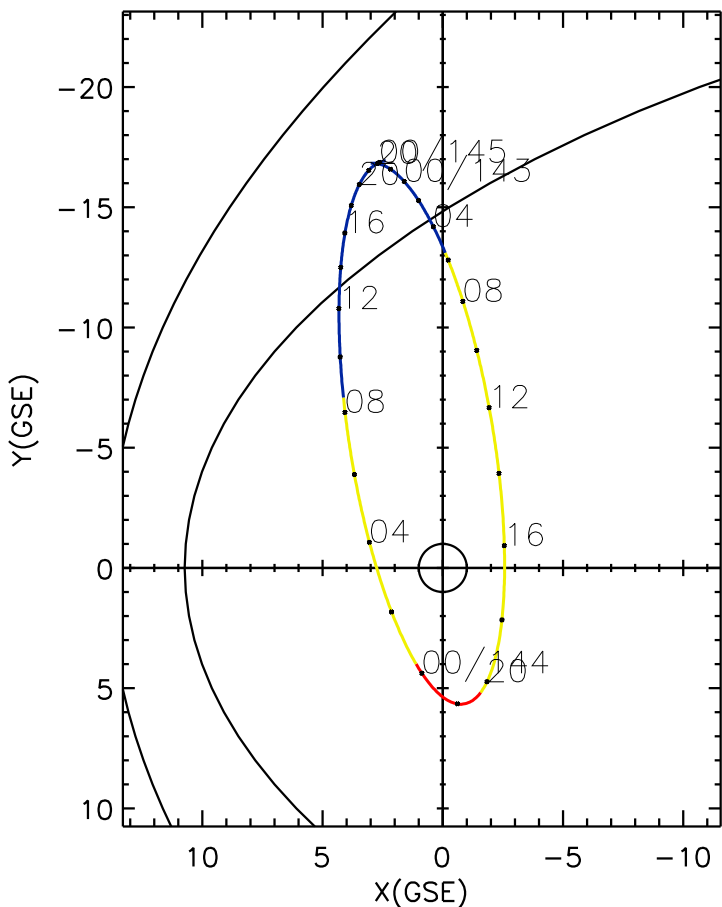

CLUSTER 2 orbit 2018 142 (05/22) 18:51 UT to 2018 145 (05/25) 01:06 UT

Thu Feb 1 19:25:05 2018