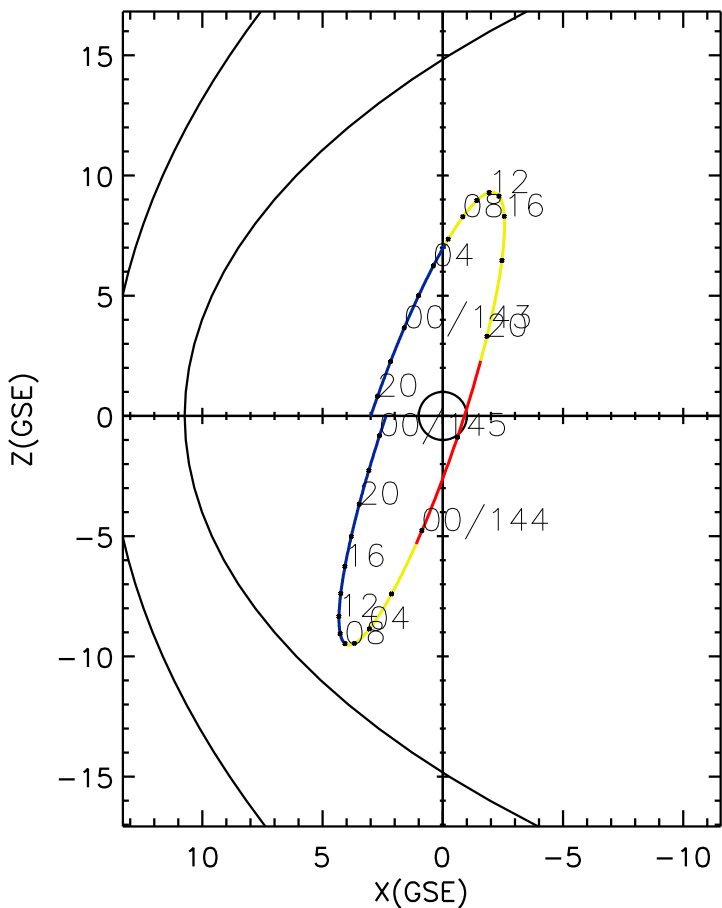

CLUSTER 2 orbit 2018 142 (05/22) 18:51 UT to 2018 145 (05/25) 01:06 UT

Thu Feb 1 19:25:05 2018