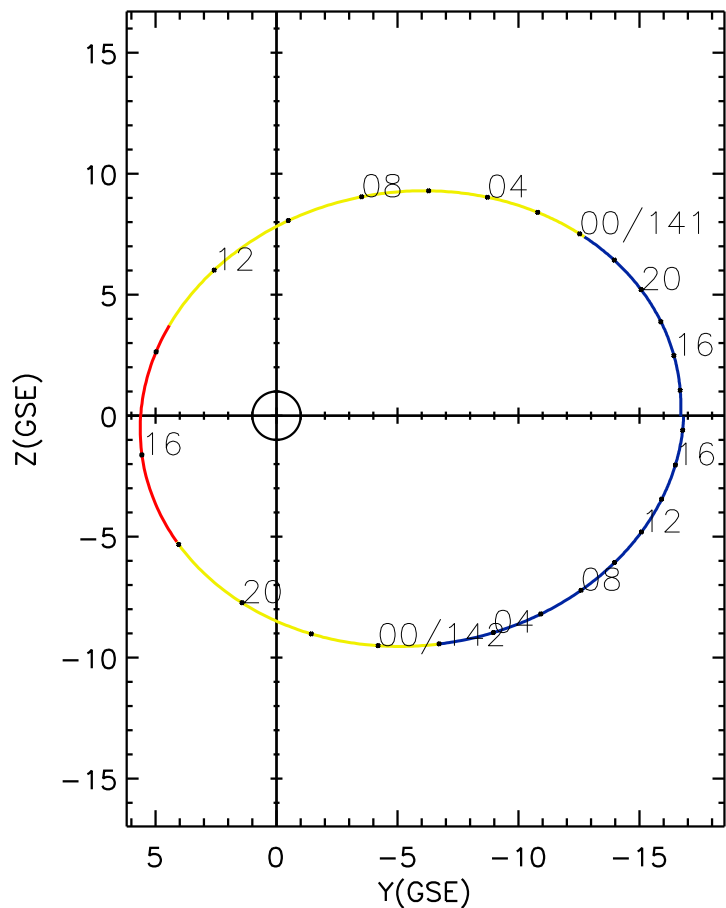

CLUSTER 2 orbit 2018 140 (05/20) 12:31 UT to 2018 142 (05/22) 18:46 UT

Tue Oct 2 19:24:51 2018