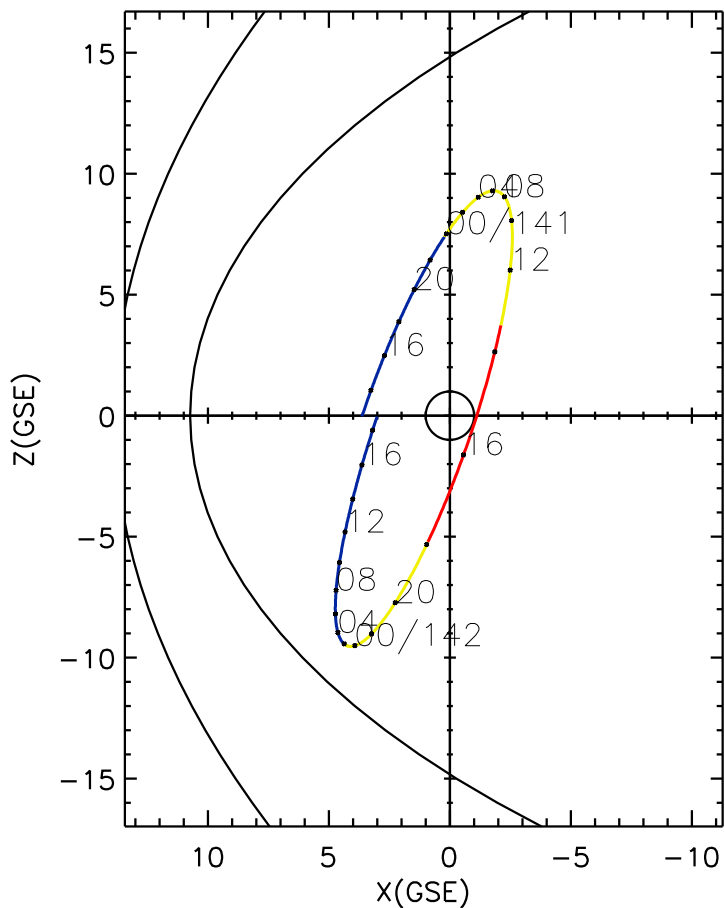

CLUSTER 2 orbit 2018 140 (05/20) 12:31 UT to 2018 142 (05/22) 18:46 UT

Tue Oct 2 19:24:51 2018