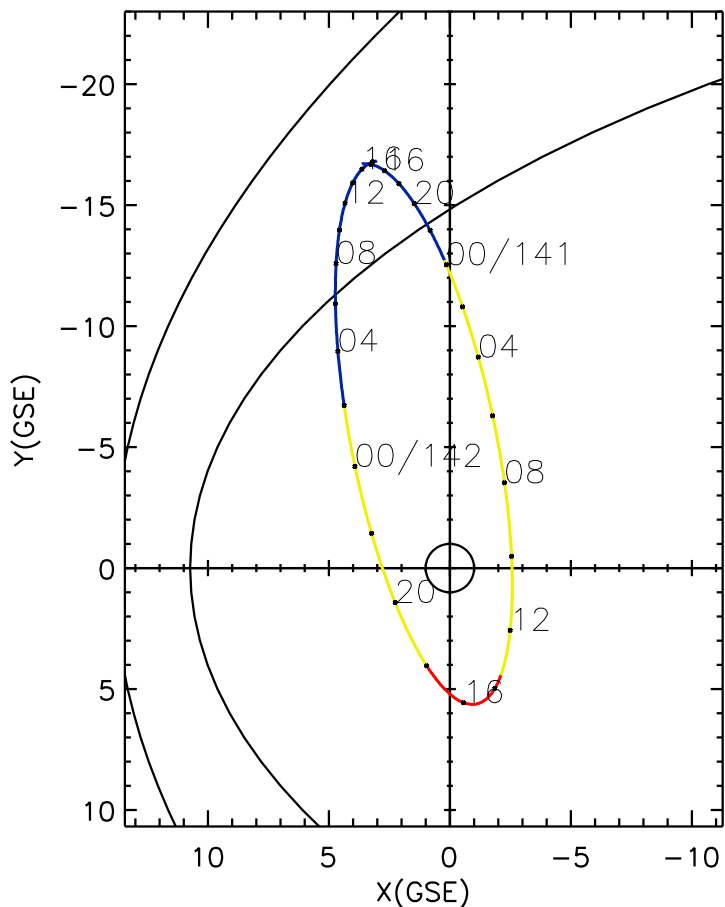

CLUSTER 2 orbit 2018 140 (05/20) 12:31 UT to 2018 142 (05/22) 18:46 UT

Tue Oct 2 19:24:51 2018