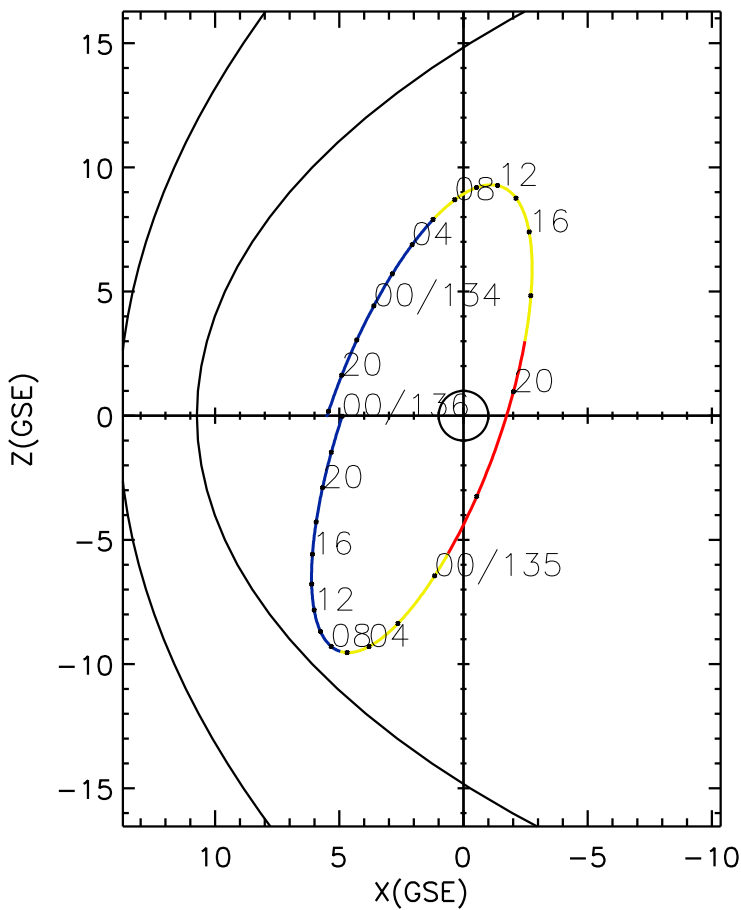

CLUSTER 2 orbit 2018 133 (05/13) 17:41 UT to 2018 136 (05/16) 00:01 UT

Tue Oct 2 19:24:50 2018