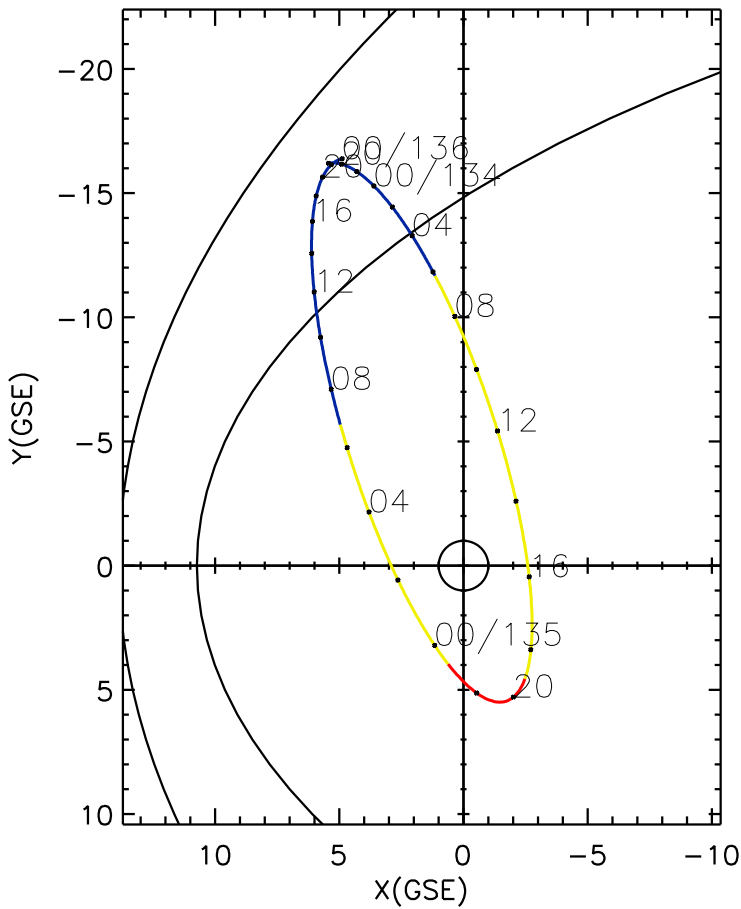

CLUSTER 2 orbit 2018 133 (05/13) 17:41 UT to 2018 136 (05/16) 00:01 UT

Tue Oct 2 19:24:50 2018