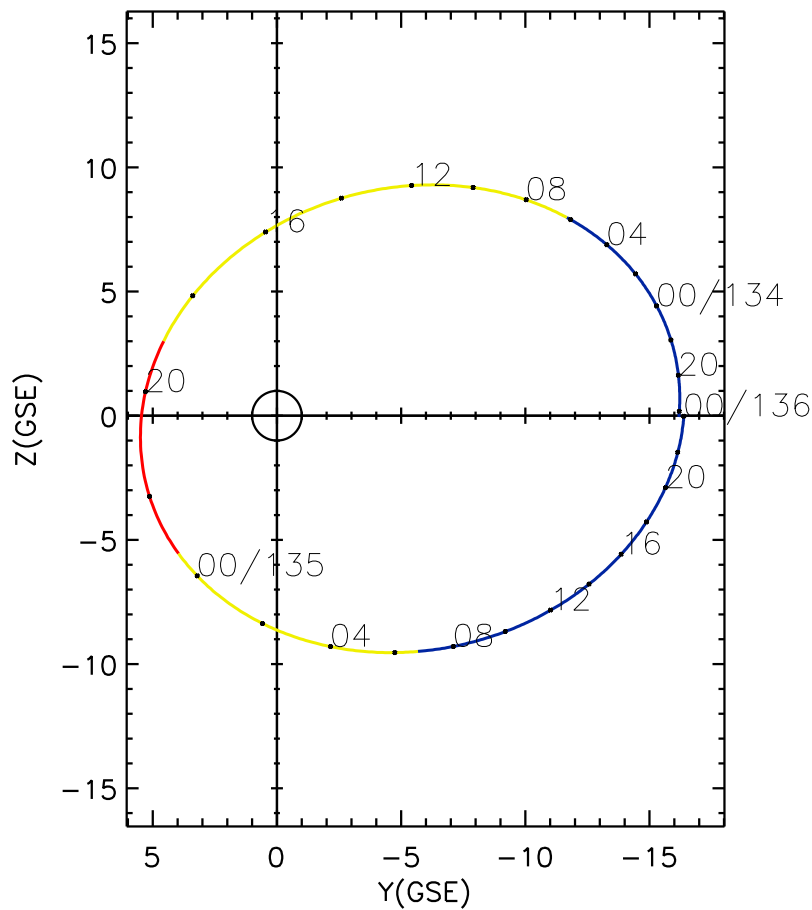

CLUSTER 2 orbit 2018 133 (05/13) 17:41 UT to 2018 136 (05/16) 00:01 UT

Tue Oct 2 19:24:50 2018