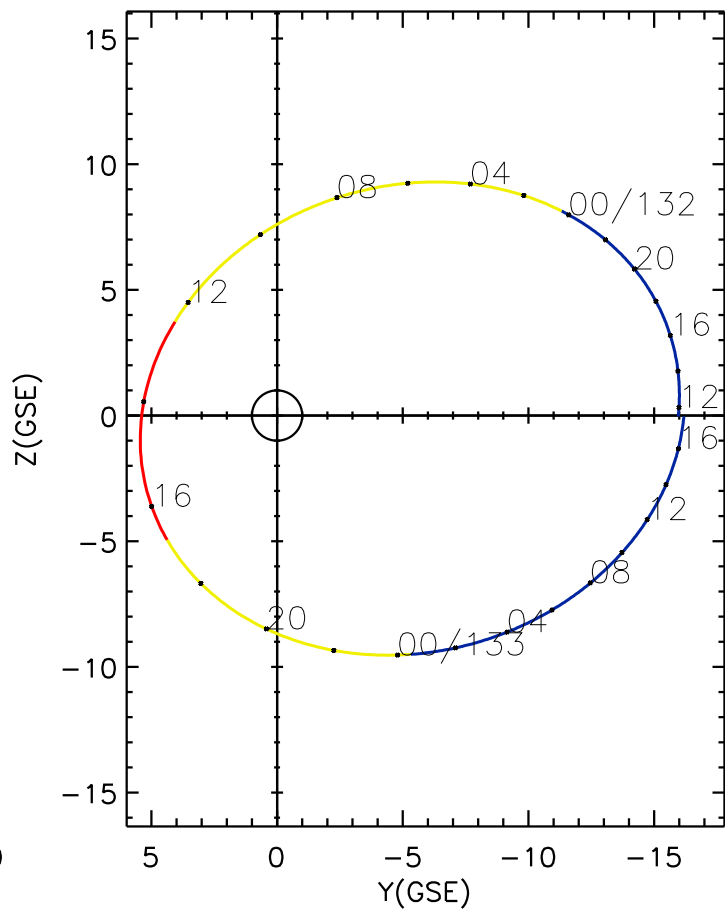

CLUSTER 2 orbit 2018 131 (05/11) 11:31 UT to 2018 133 (05/13) 17:46 UT

Thu Feb 1 19:25:04 2018