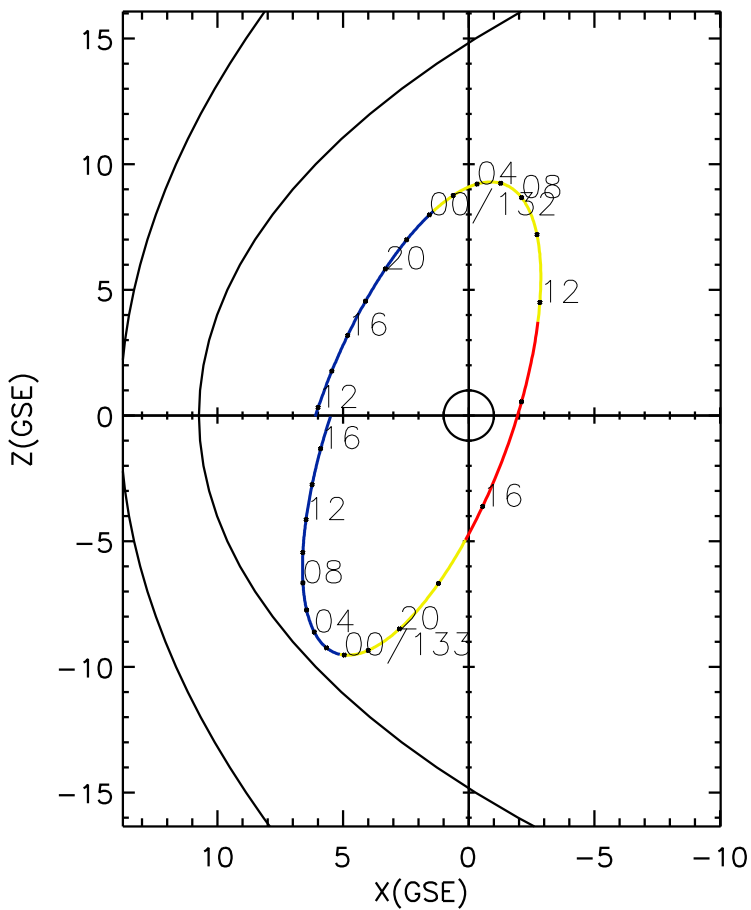

CLUSTER 2 orbit 2018 131 (05/11) 11:31 UT to 2018 133 (05/13) 17:46 UT

Thu Feb 1 19:25:04 2018