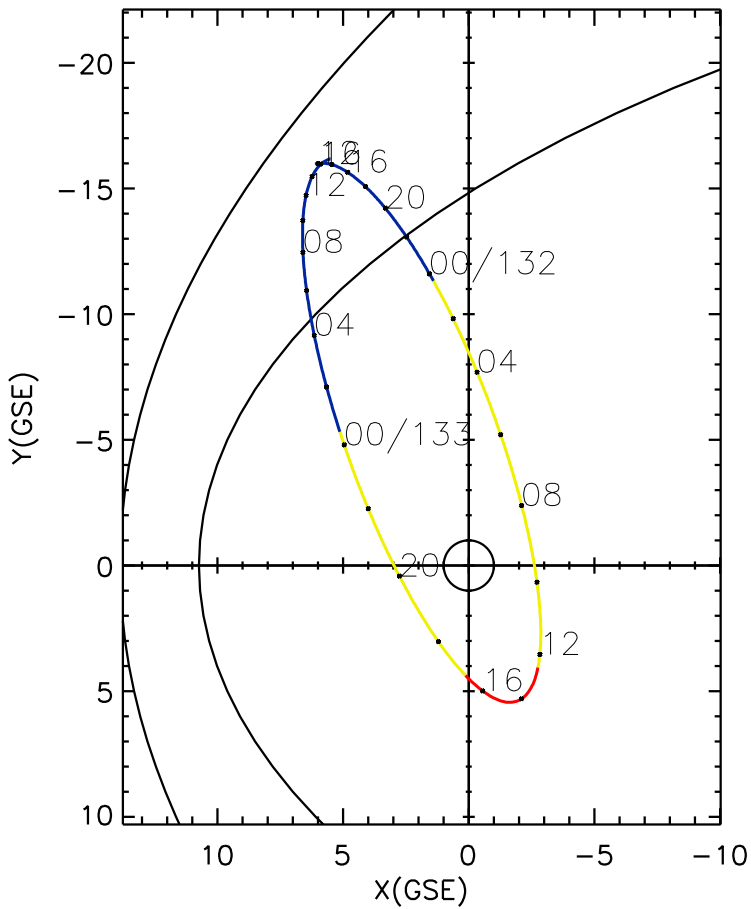

CLUSTER 2 orbit 2018 131 (05/11) 11:31 UT to 2018 133 (05/13) 17:46 UT

Thu Feb 1 19:25:04 2018