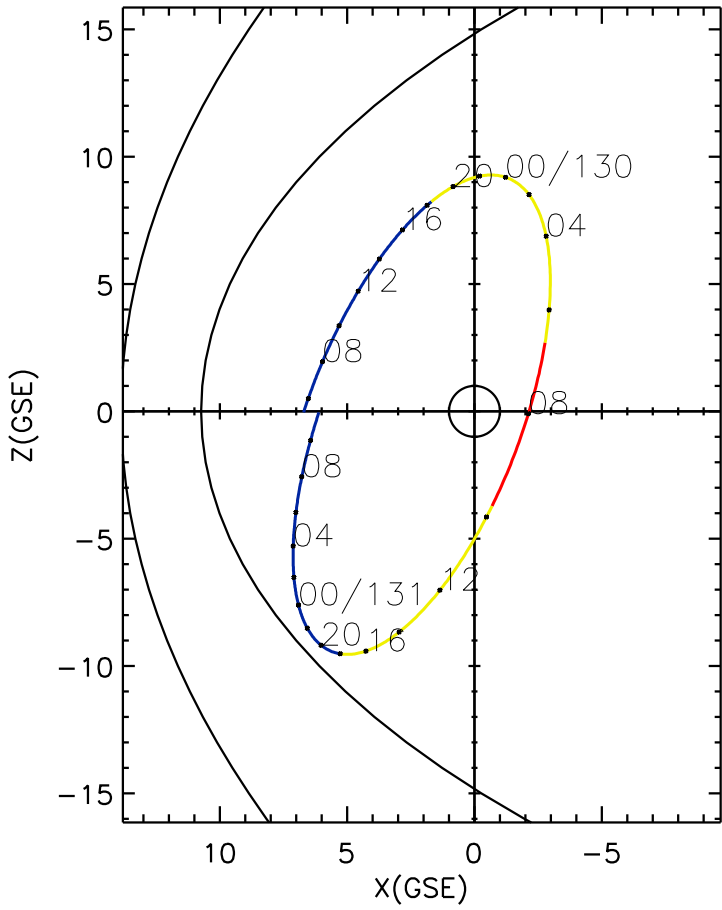

CLUSTER 2 orbit 2018 129 (05/09) 05:16 UT to 2018 131 (05/11) 11:31 UT

Thu Feb 1 19:25:04 2018