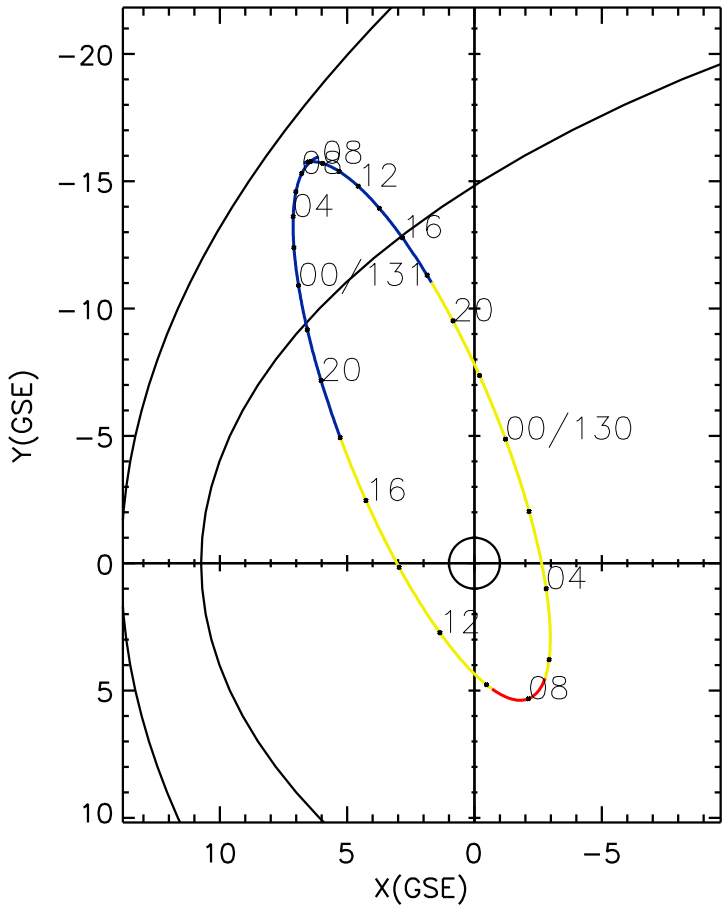

CLUSTER 2 orbit 2018 129 (05/09) 05:16 UT to 2018 131 (05/11) 11:31 UT

Thu Feb 1 19:25:04 2018