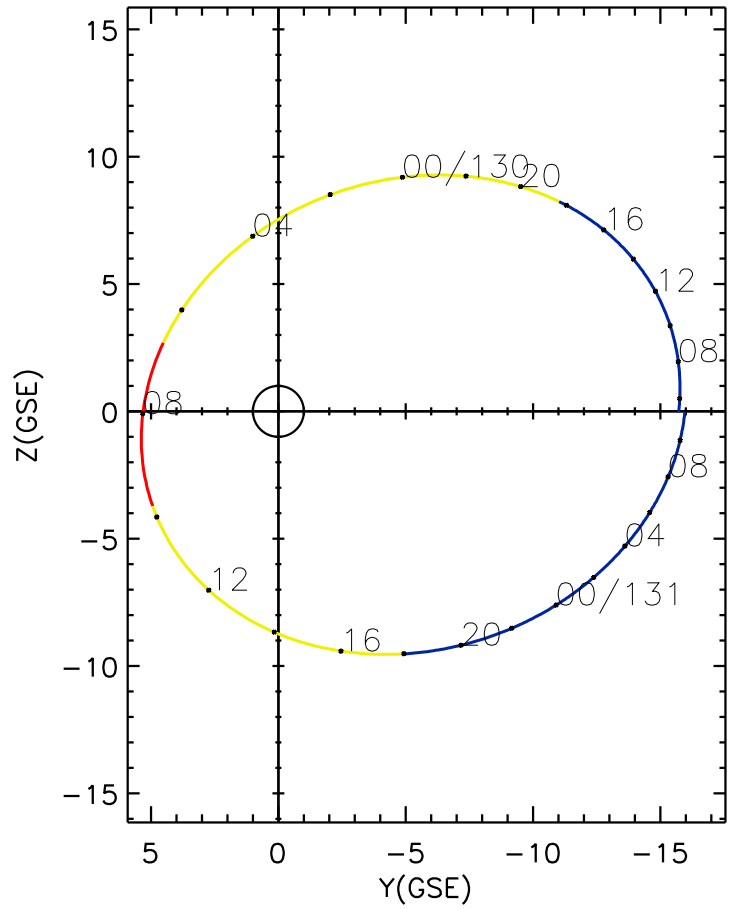

CLUSTER 2 orbit 2018 129 (05/09) 05:16 UT to 2018 131 (05/11) 11:31 UT

Thu Feb 1 19:25:04 2018