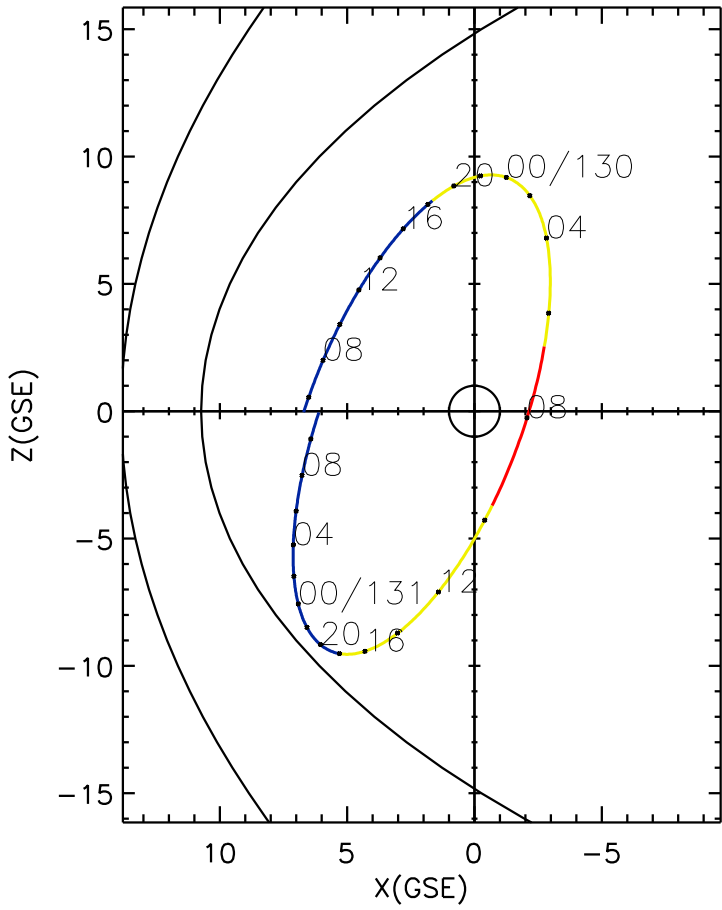

CLUSTER 2 orbit 2018 129 (05/09) 05:11 UT to 2018 131 (05/11) 11:26 UT

Tue Oct 2 19:24:50 2018