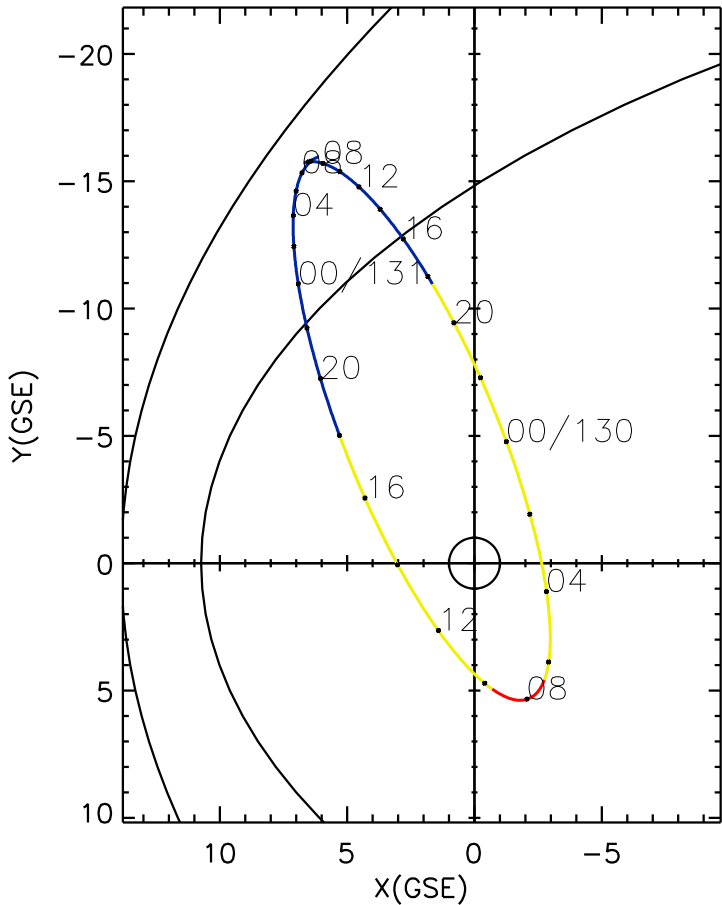

CLUSTER 2 orbit 2018 129 (05/09) 05:11 UT to 2018 131 (05/11) 11:26 UT

Tue Oct 2 19:24:50 2018