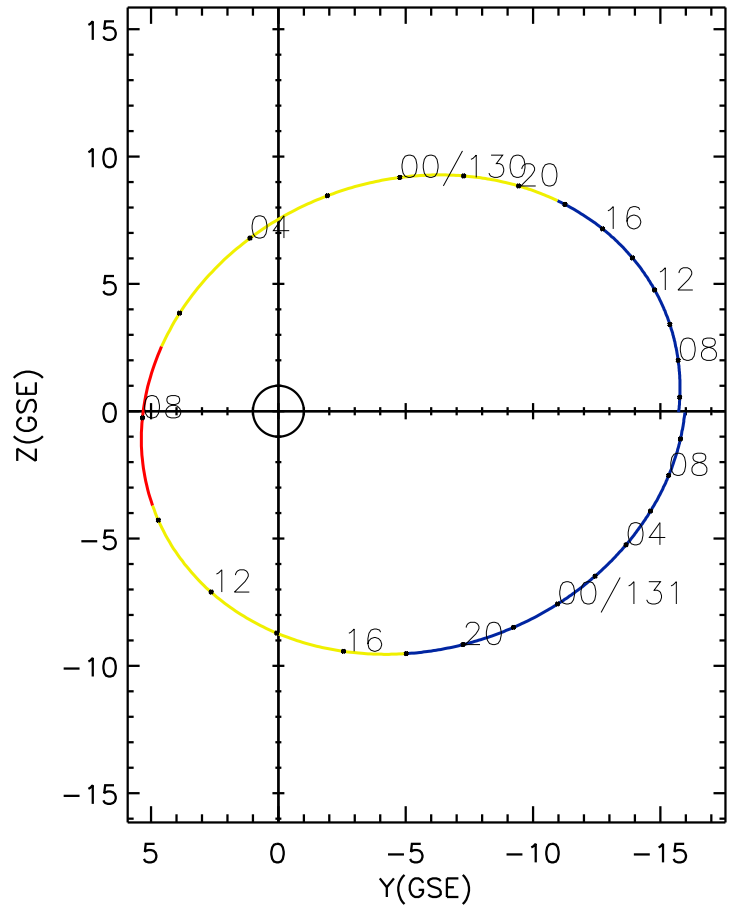

CLUSTER 2 orbit 2018 129 (05/09) 05:11 UT to 2018 131 (05/11) 11:26 UT

Tue Oct 2 19:24:50 2018