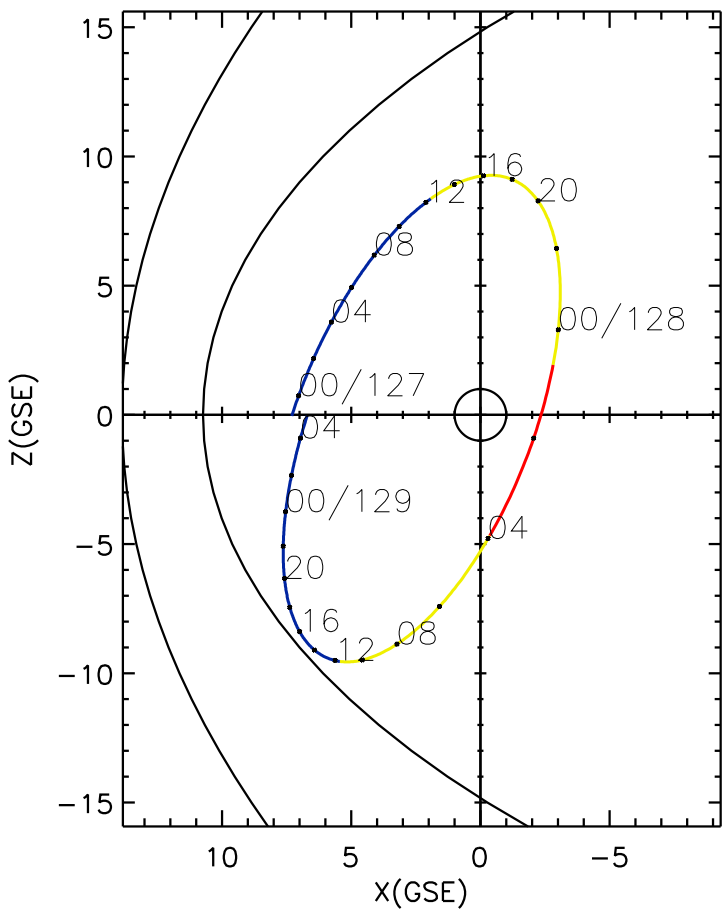

CLUSTER 2 orbit 2018 126 (05/06) 22:56 UT to 2018 129 (05/09) 05:11 UT

Tue Oct 2 19:24:50 2018