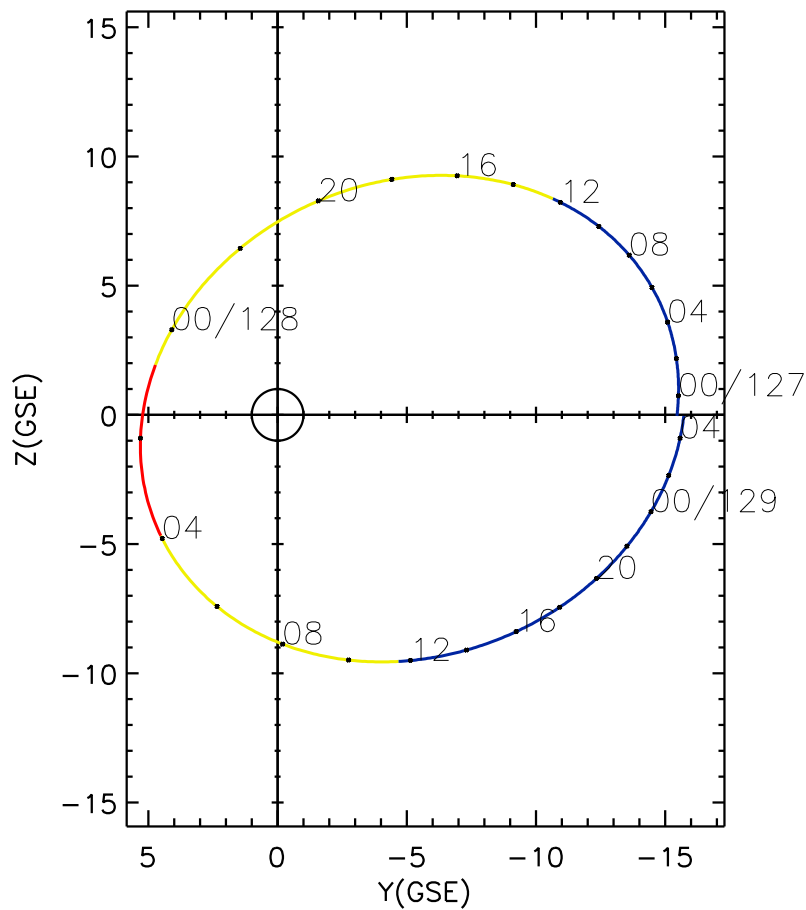

CLUSTER 2 orbit 2018 126 (05/06) 22:56 UT to 2018 129 (05/09) 05:11 UT

Tue Oct 2 19:24:50 2018