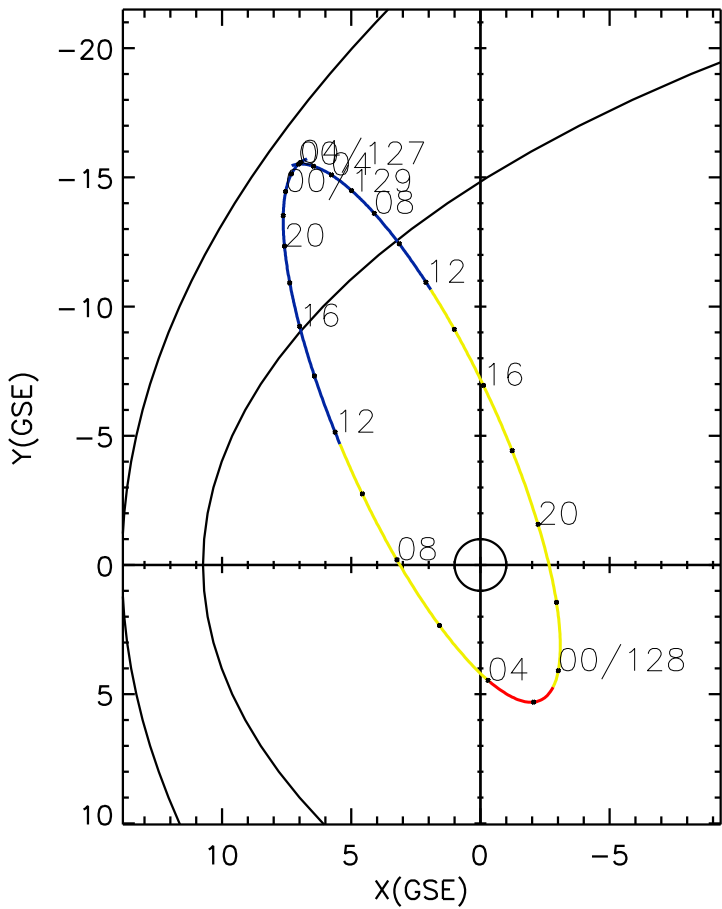

CLUSTER 2 orbit 2018 126 (05/06) 22:56 UT to 2018 129 (05/09) 05:11 UT

Tue Oct 2 19:24:50 2018