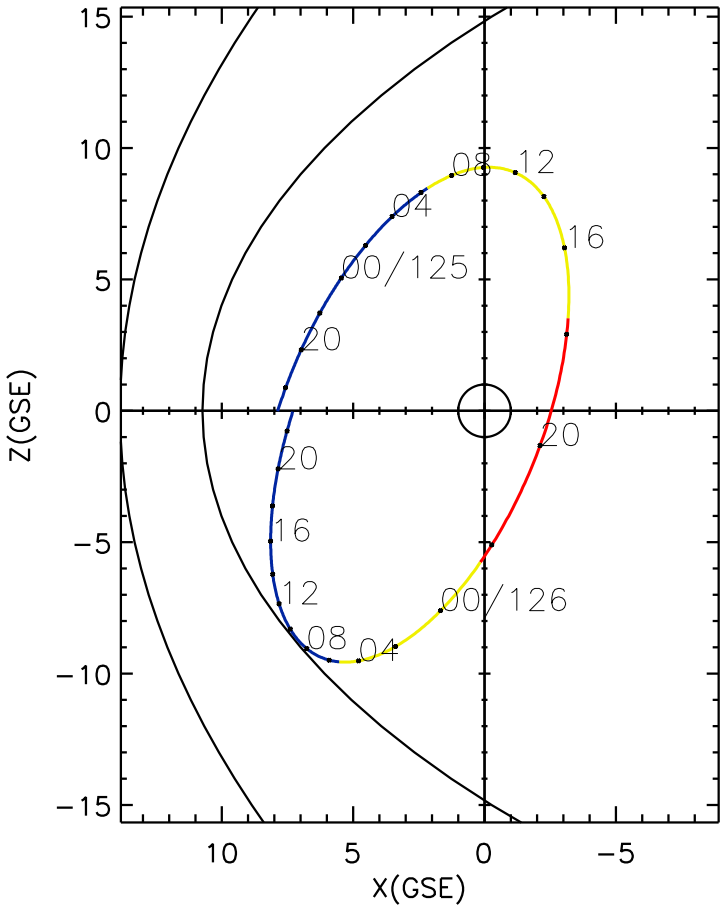

CLUSTER 2 orbit 2018 124 (05/04) 16:46 UT to 2018 126 (05/06) 23:01 UT

Thu Feb 1 19:25:04 2018