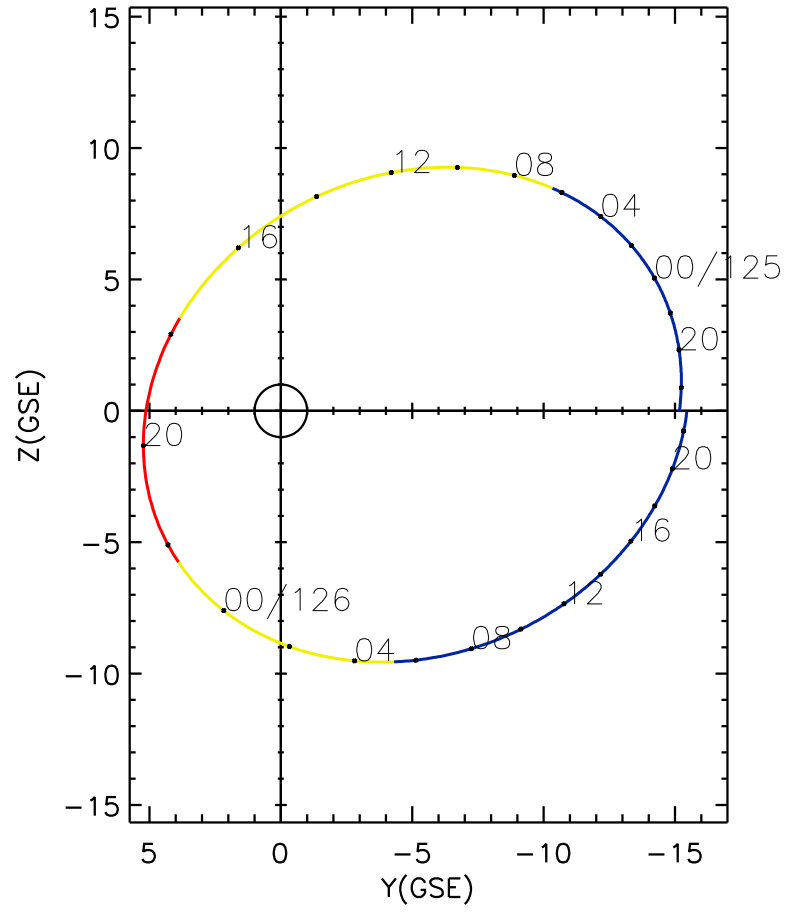

CLUSTER 2 orbit 2018 124 (05/04) 16:46 UT to 2018 126 (05/06) 23:01 UT

Thu Feb 1 19:25:04 2018