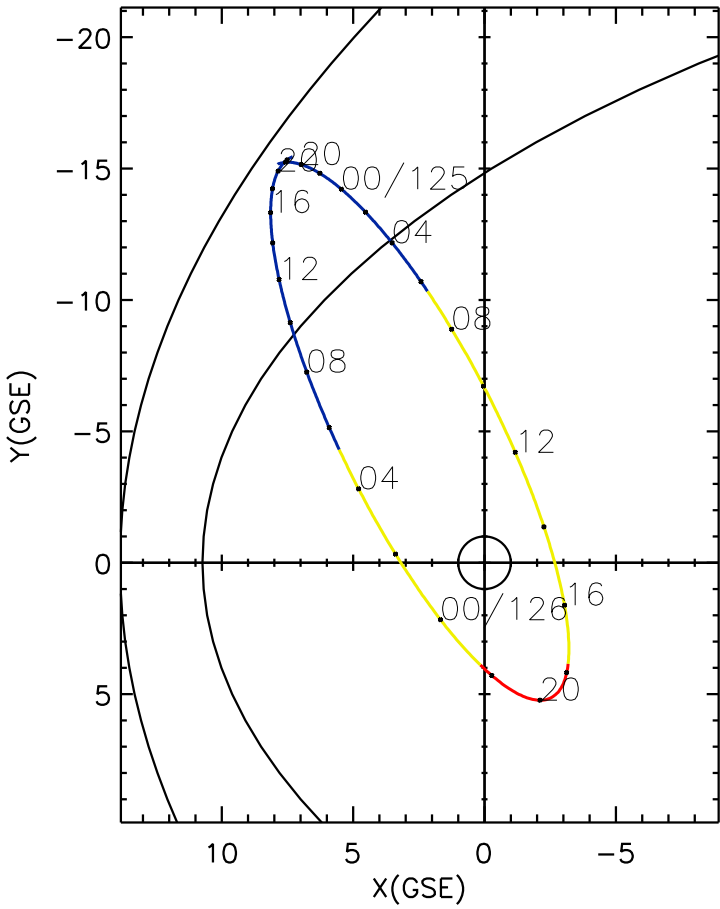

CLUSTER 2 orbit 2018 124 (05/04) 16:46 UT to 2018 126 (05/06) 23:01 UT

Thu Feb 1 19:25:04 2018