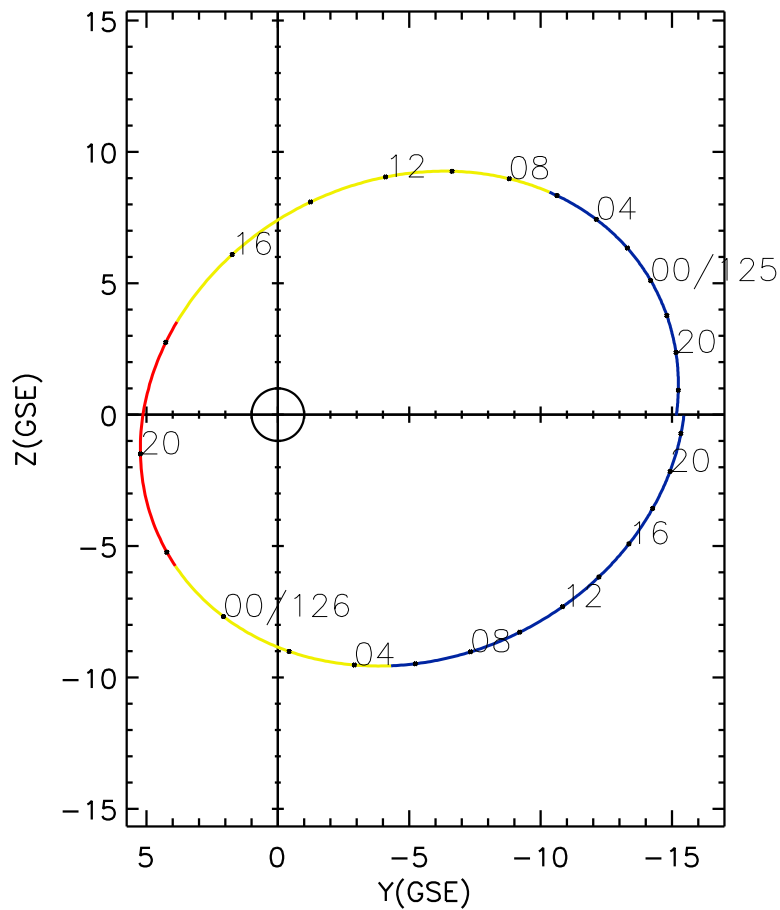

CLUSTER 2 orbit 2018 124 (05/04) 16:41 UT to 2018 126 (05/06) 22:56 UT

Tue Oct 2 19:24:50 2018