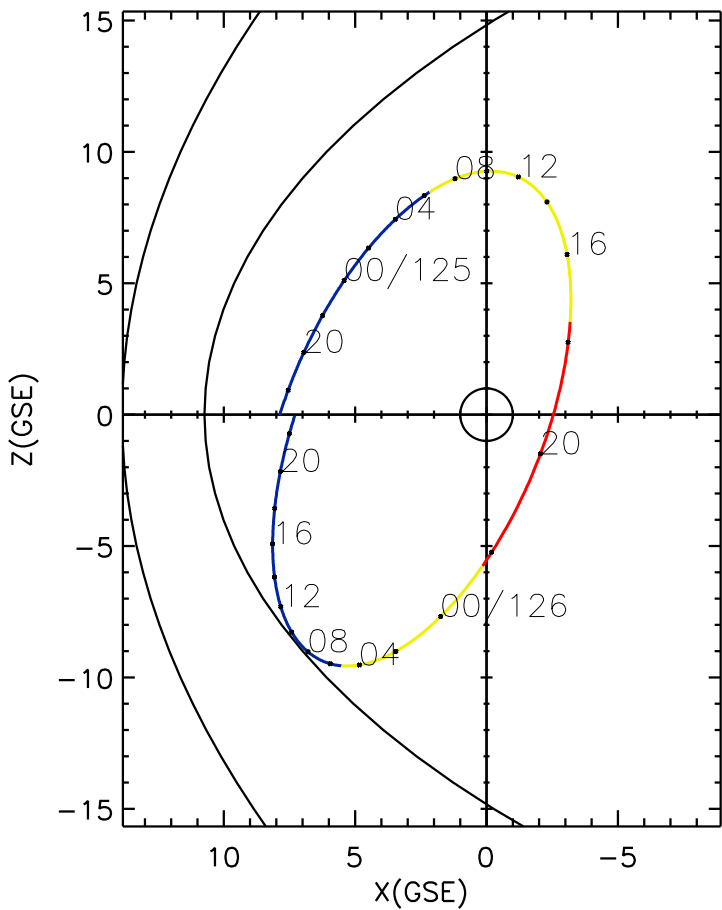

CLUSTER 2 orbit 2018 124 (05/04) 16:41 UT to 2018 126 (05/06) 22:56 UT

Tue Oct 2 19:24:50 2018