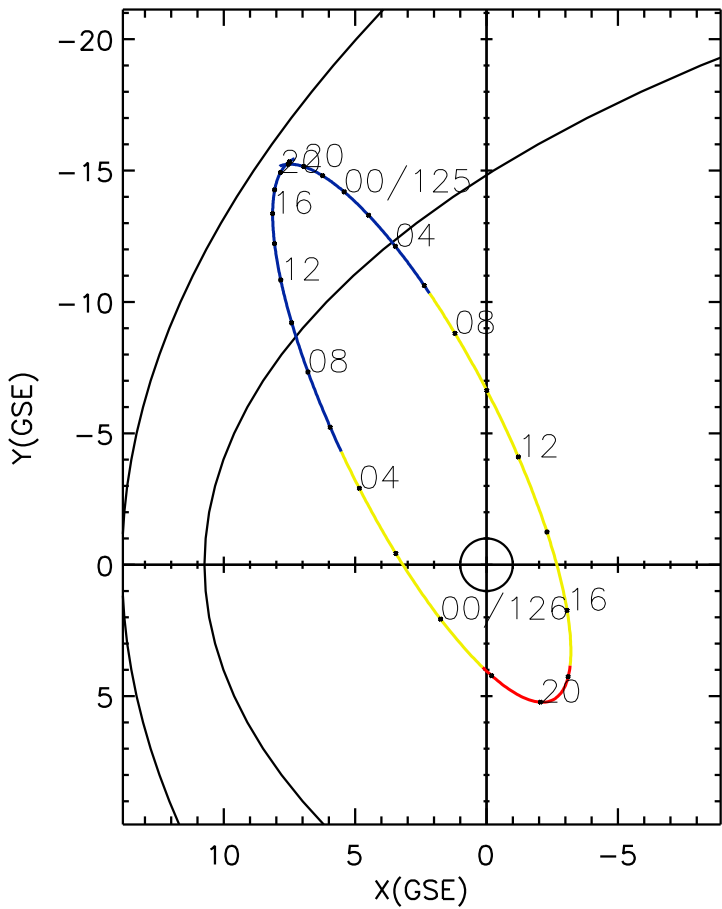

CLUSTER 2 orbit 2018 124 (05/04) 16:41 UT to 2018 126 (05/06) 22:56 UT

Tue Oct 2 19:24:50 2018