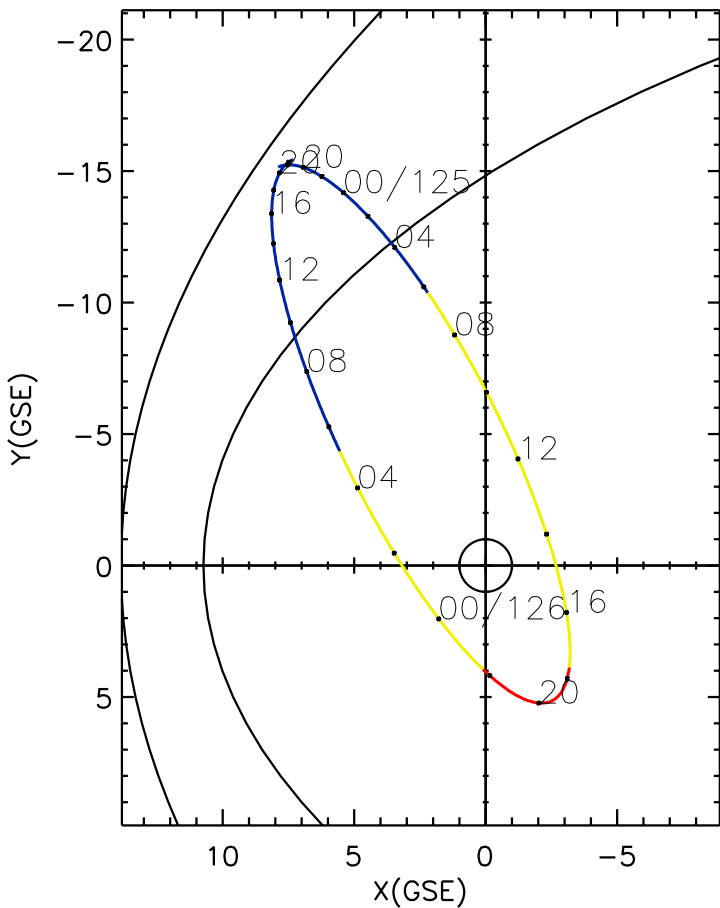

CLUSTER 2 orbit 2018 124 (05/04) 16:36 UT to 2018 126 (05/06) 22:51 UT

Fri May 22 19:38:07 2026