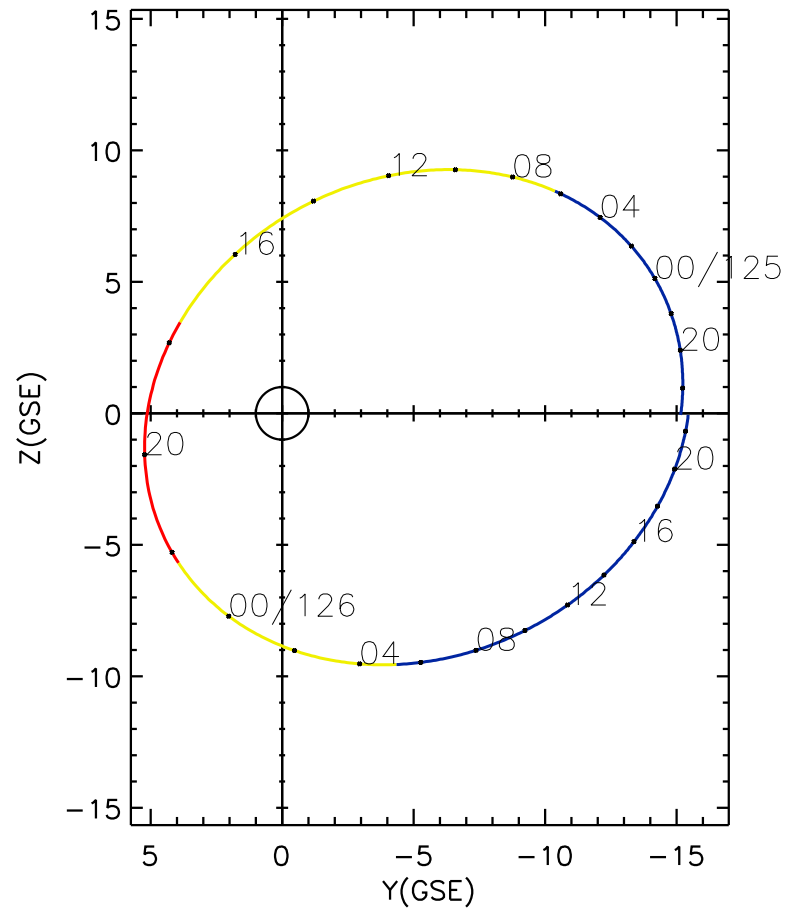

CLUSTER 2 orbit 2018 124 (05/04) 16:36 UT to 2018 126 (05/06) 22:51 UT

Fri May 22 19:38:07 2026