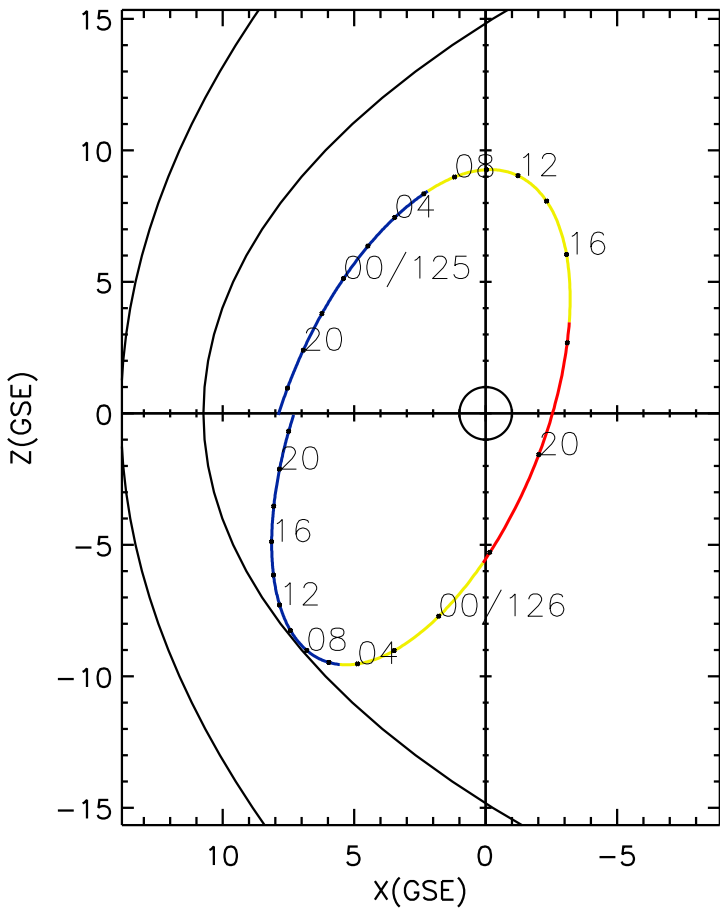

CLUSTER 2 orbit 2018 124 (05/04) 16:36 UT to 2018 126 (05/06) 22:51 UT

Fri May 22 19:38:07 2026