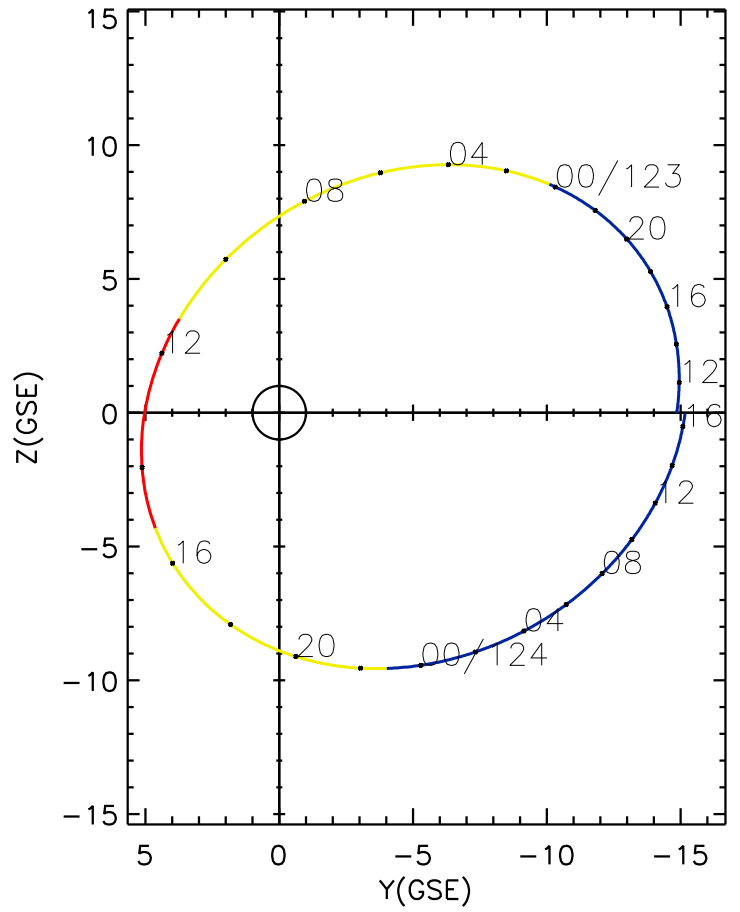

CLUSTER 2 orbit 2018 122 (05/02) 10:26 UT to 2018 124 (05/04) 16:41 UT

Tue Oct 2 19:24:50 2018