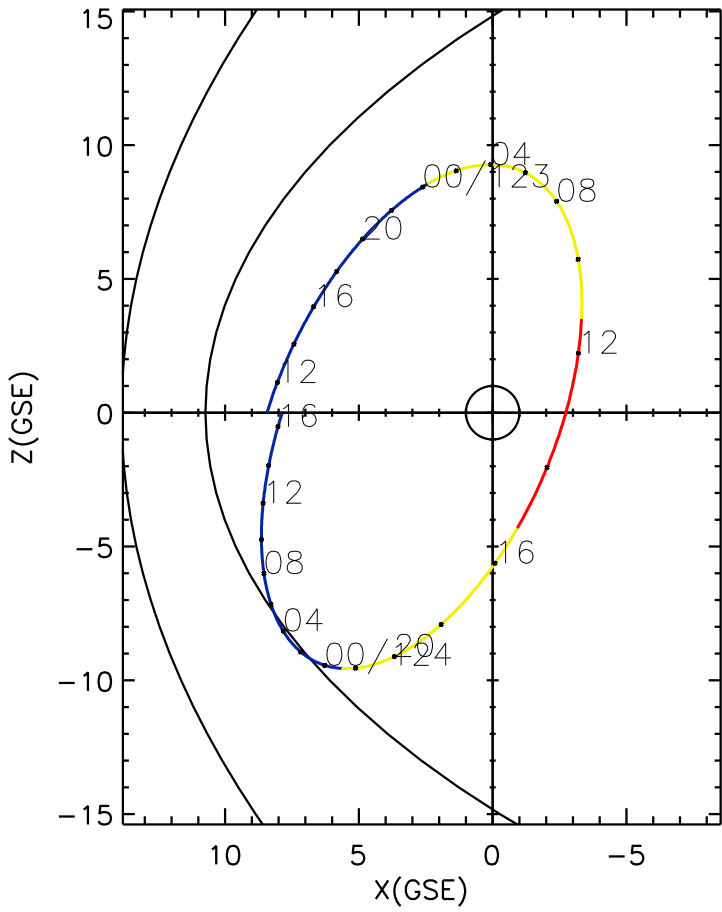

CLUSTER 2 orbit 2018 122 (05/02) 10:26 UT to 2018 124 (05/04) 16:41 UT

Tue Oct 2 19:24:50 2018