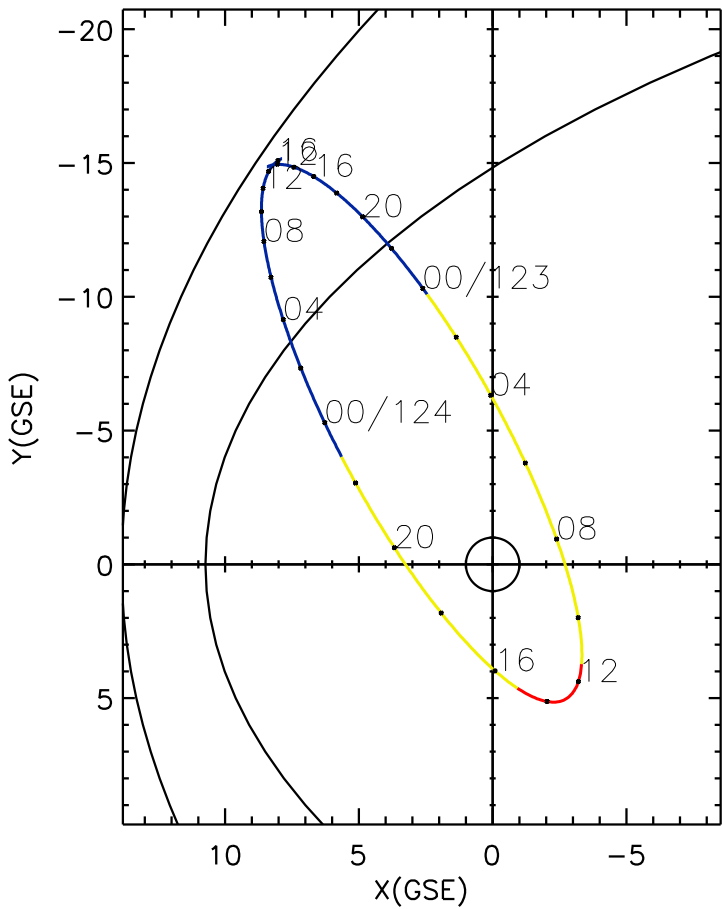

CLUSTER 2 orbit 2018 122 (05/02) 10:26 UT to 2018 124 (05/04) 16:41 UT

Tue Oct 2 19:24:50 2018