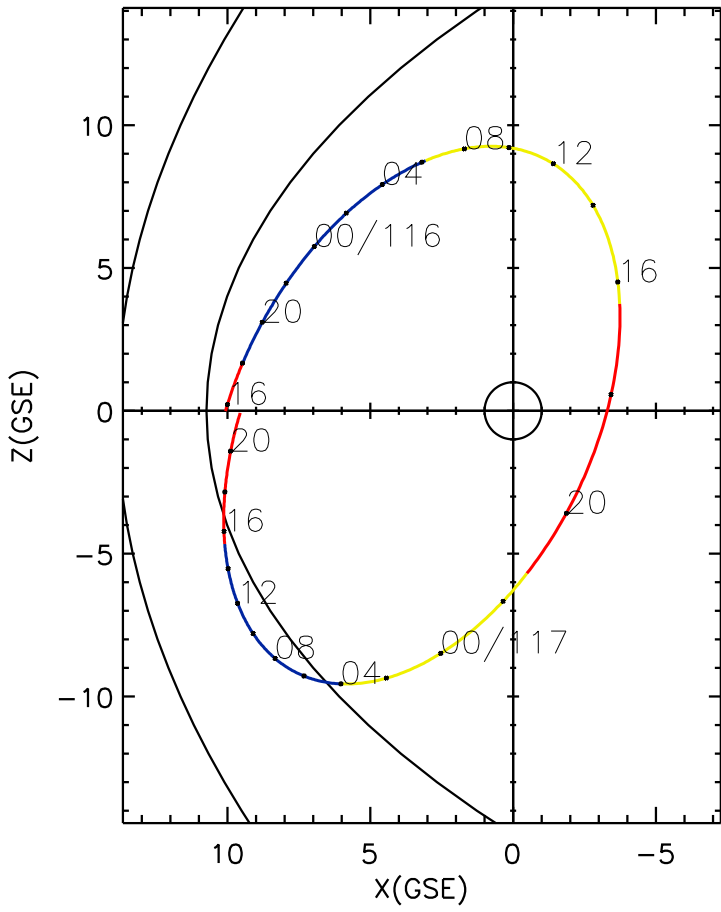

CLUSTER 2 orbit 2018 115 (04/25) 15:41 UT to 2018 117 (04/27) 21:51 UT

Thu May 21 19:37:58 2026