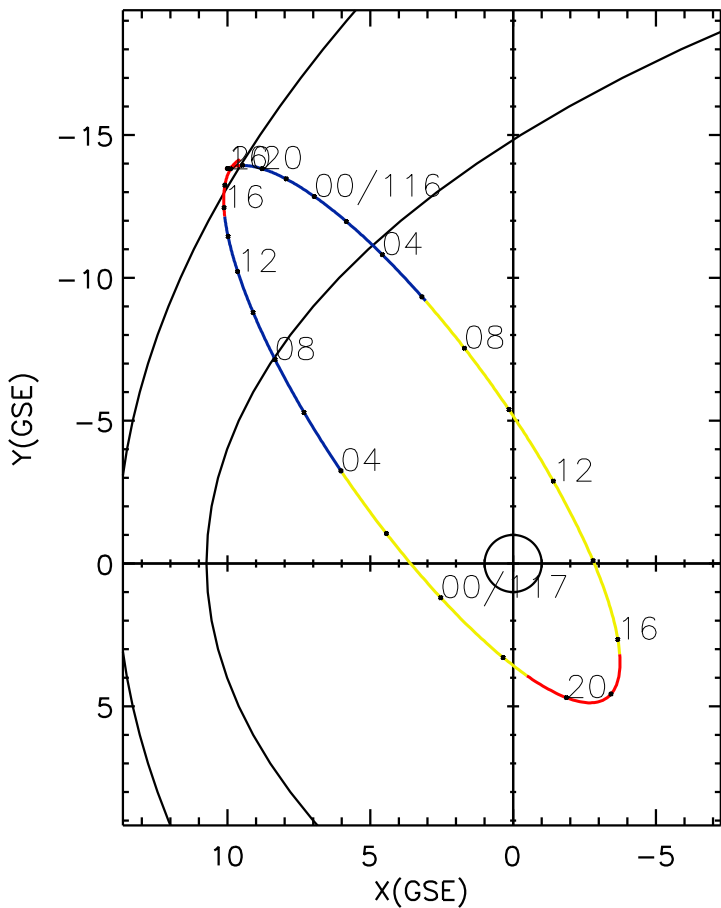

CLUSTER 2 orbit 2018 115 (04/25) 15:41 UT to 2018 117 (04/27) 21:51 UT

Thu May 21 19:37:58 2026