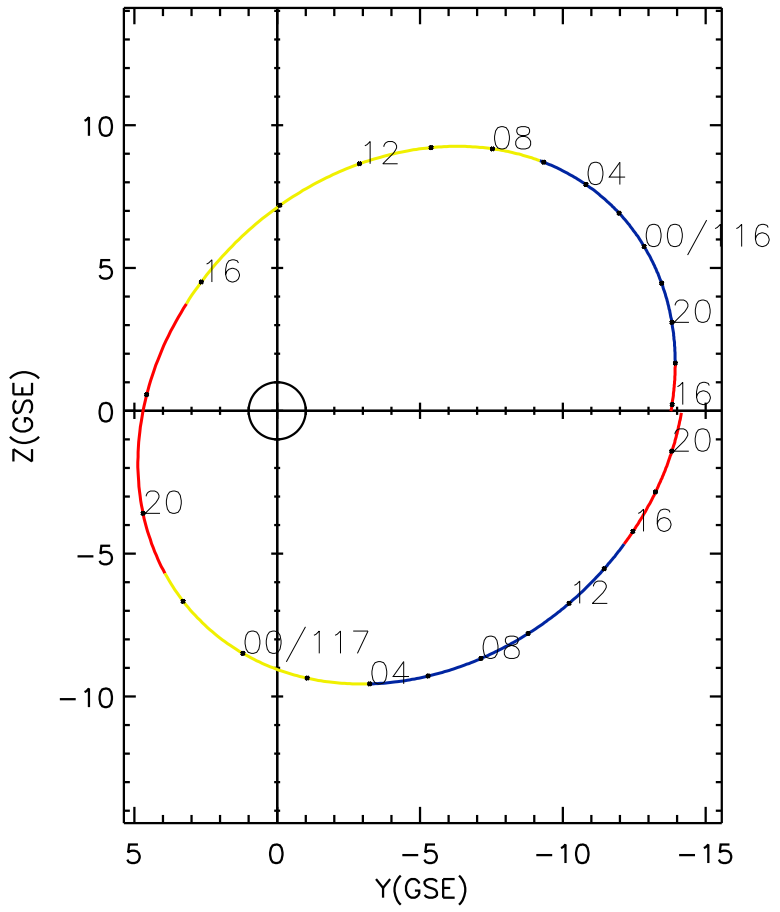

CLUSTER 2 orbit 2018 115 (04/25) 15:41 UT to 2018 117 (04/27) 21:51 UT

Thu May 21 19:37:58 2026