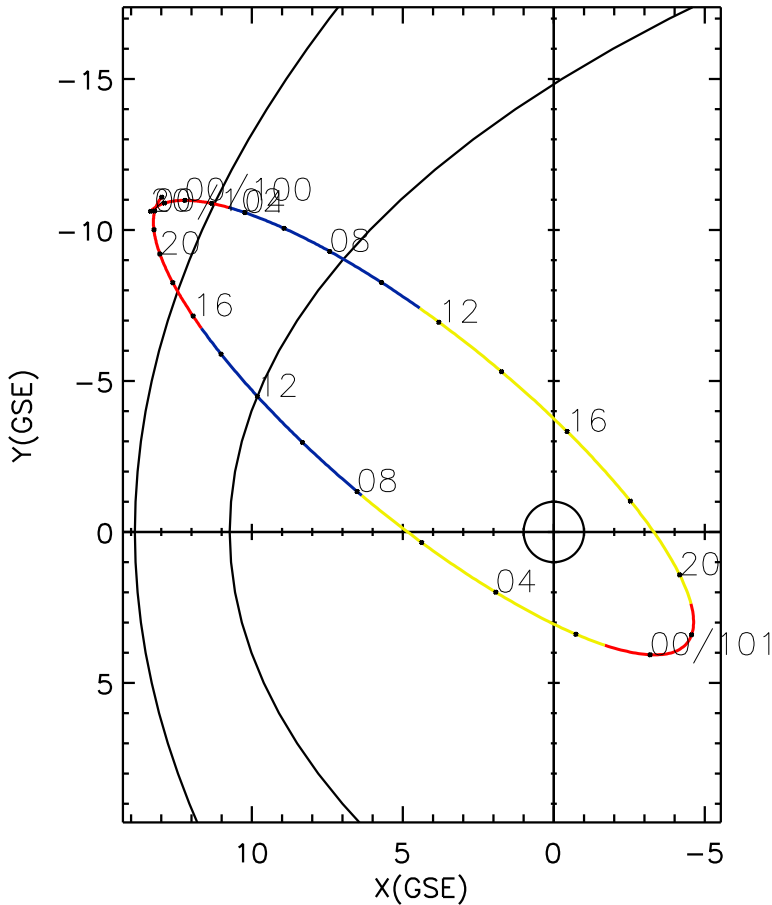

CLUSTER 2 orbit 2018 099 (04/09) 19:56 UT to 2018 102 (04/12) 02:11 UT

Tue May 19 19:37:22 2026