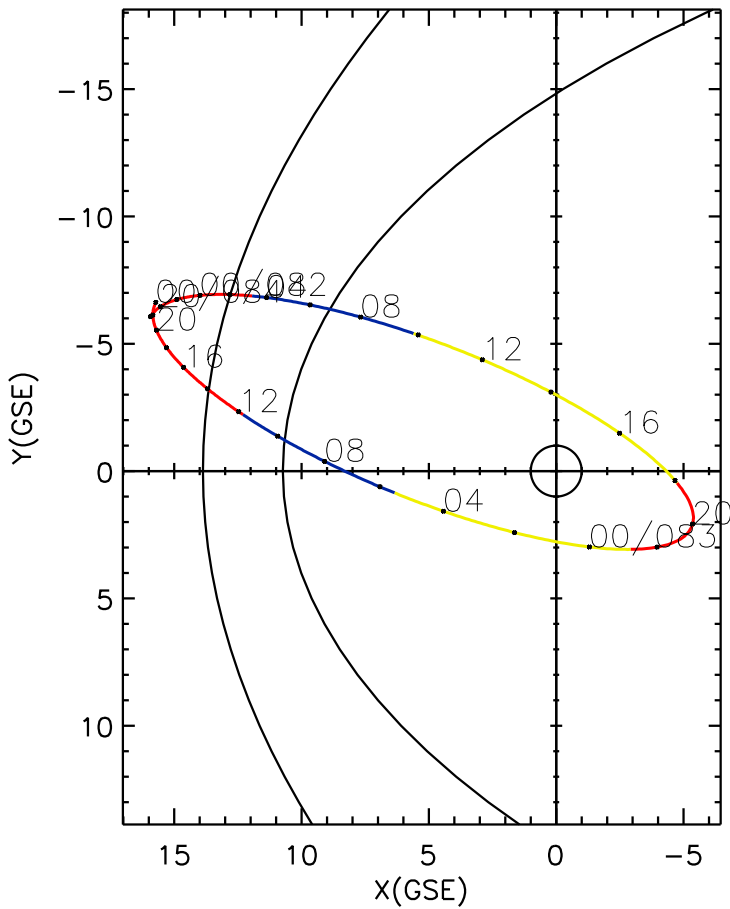

CLUSTER 2 orbit 2018 081 (03/22) 17:51 UT to 2018 084 (03/25) 00:06 UT

Thu Feb 1 19:25:00 2018