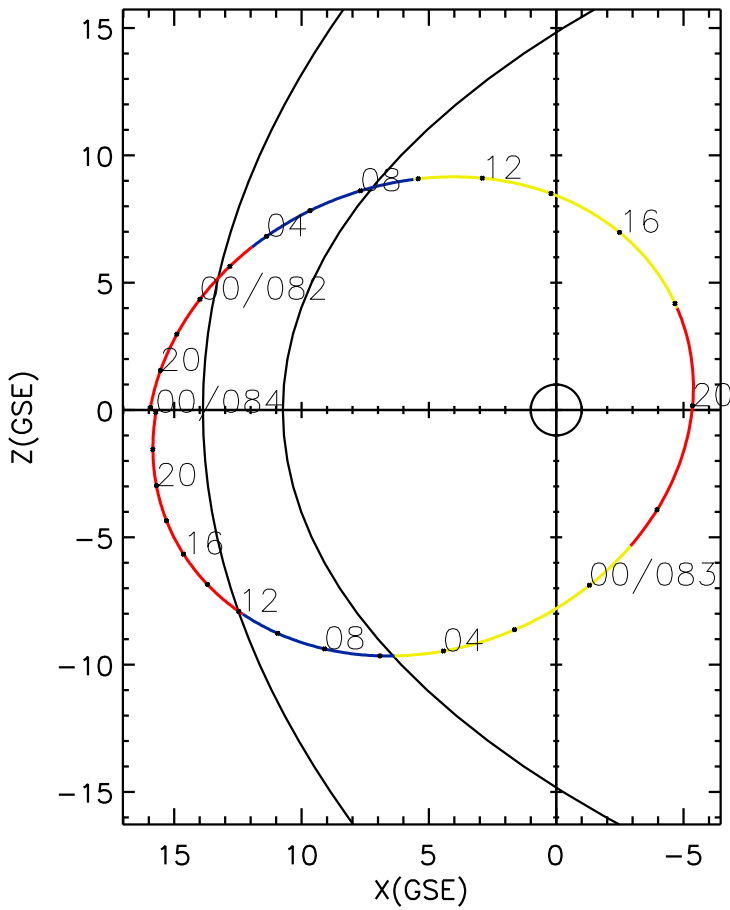

CLUSTER 2 orbit 2018 081 (03/22) 17:51 UT to 2018 084 (03/25) 00:06 UT

Thu Feb 1 19:25:00 2018