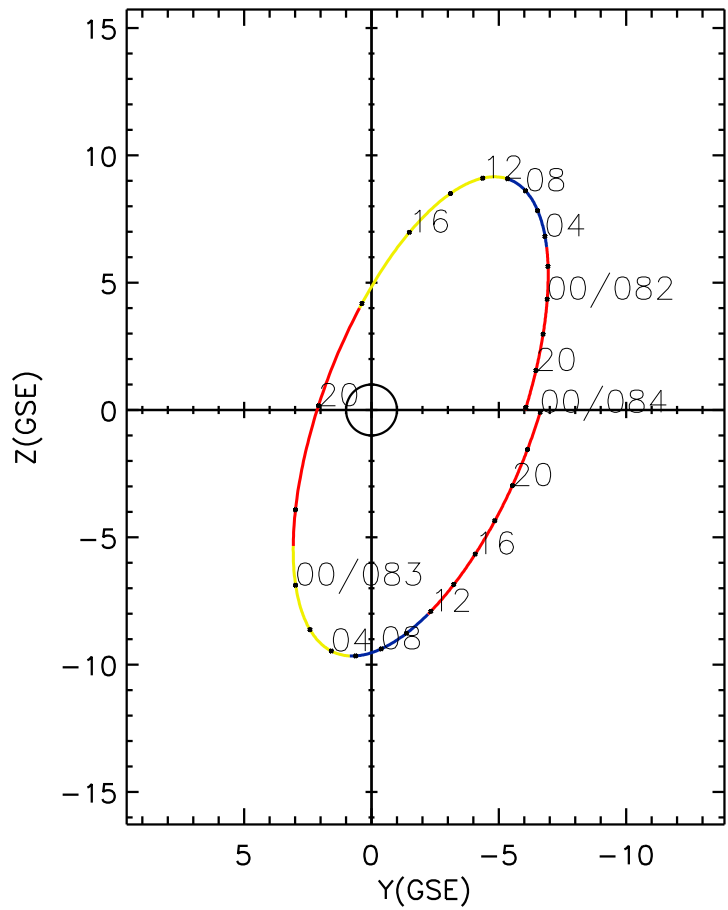

CLUSTER 2 orbit 2018 081 (03/22) 17:51 UT to 2018 084 (03/25) 00:06 UT

Thu Feb 1 19:25:00 2018