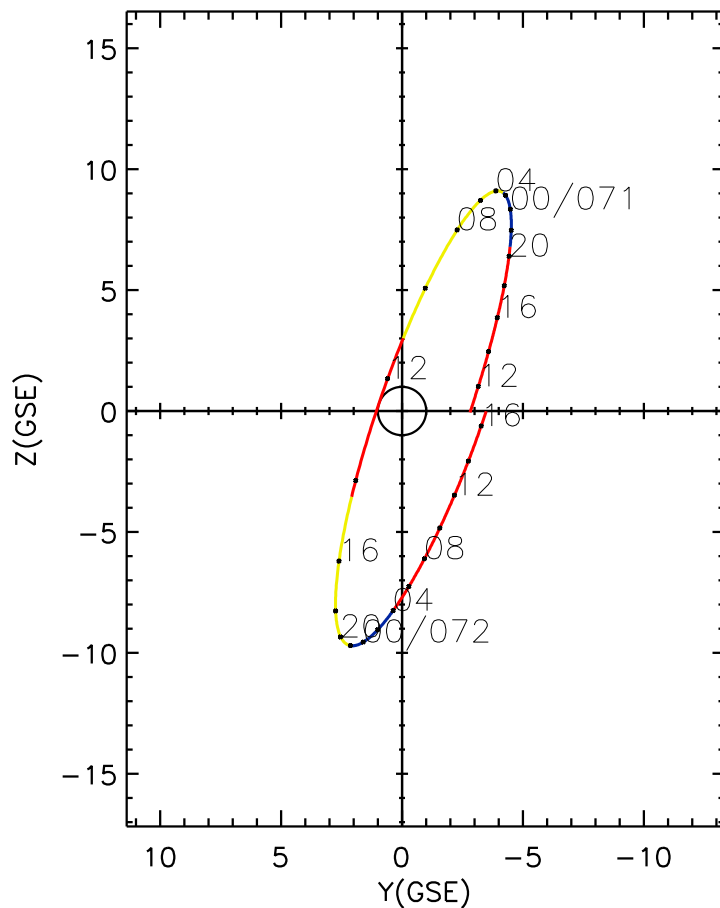

CLUSTER 2 orbit 2018 070 (03/11) 10:31 UT to 2018 072 (03/13) 16:51 UT

Thu Feb 1 19:24:59 2018