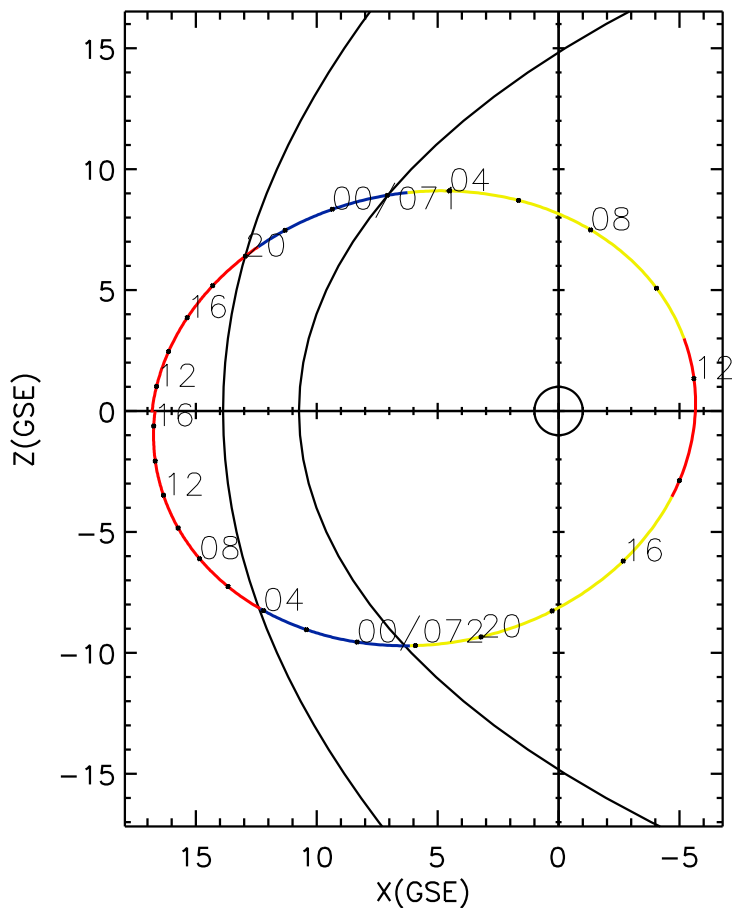

CLUSTER 2 orbit 2018 070 (03/11) 10:31 UT to 2018 072 (03/13) 16:51 UT

Thu Feb 1 19:24:59 2018