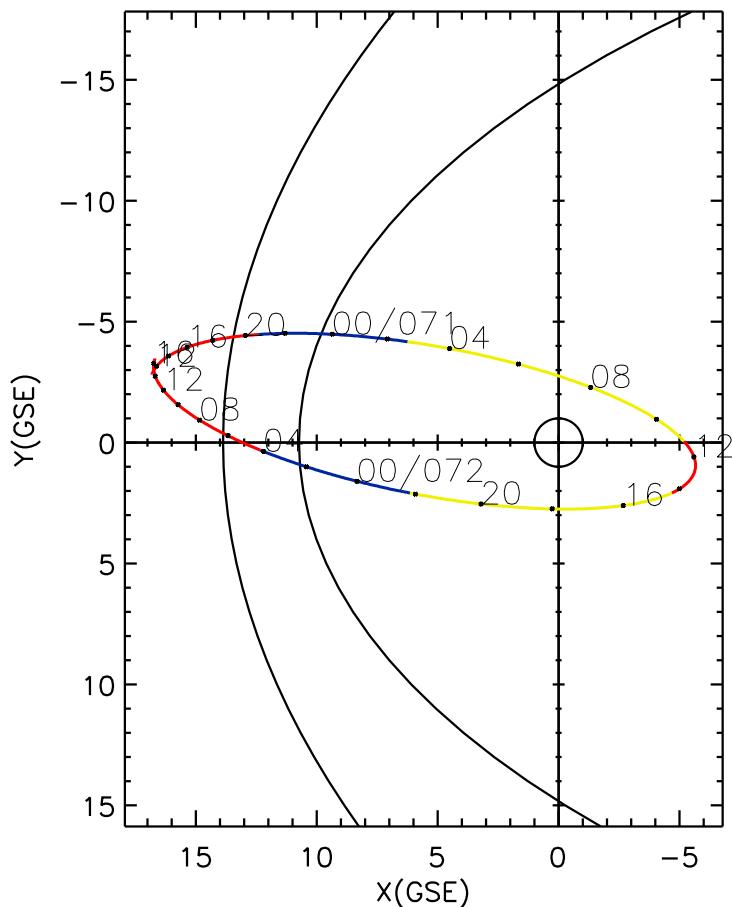

CLUSTER 2 orbit 2018 070 (03/11) 10:31 UT to 2018 072 (03/13) 16:51 UT

Thu Feb 1 19:24:59 2018