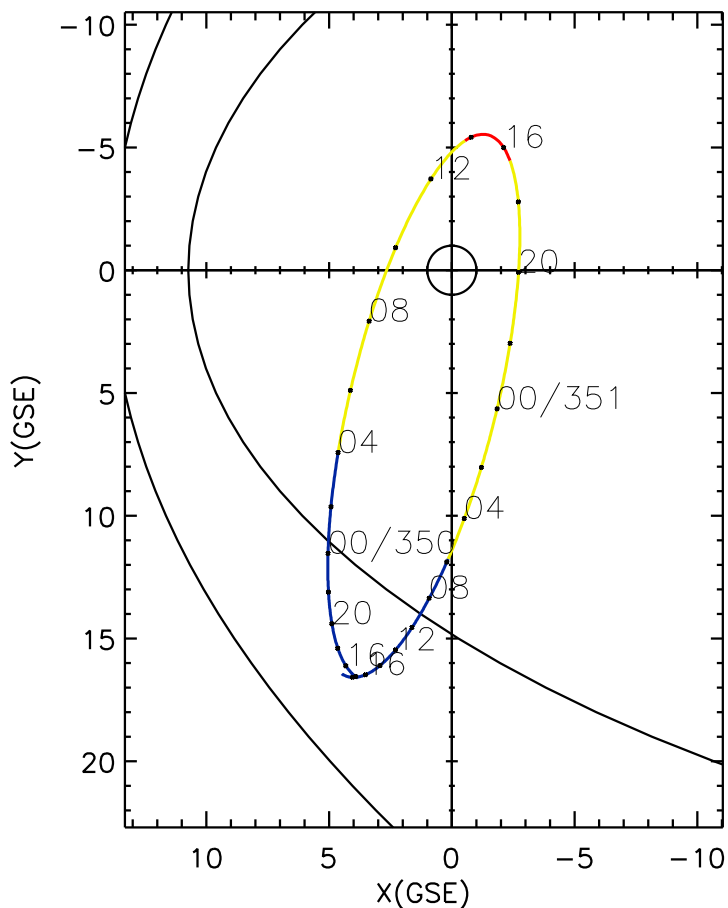

CLUSTER 2 orbit 2017 349 (12/15) 13:36 UT to 2017 351 (12/17) 19:51 UT

Fri May 22 19:37:33 2026