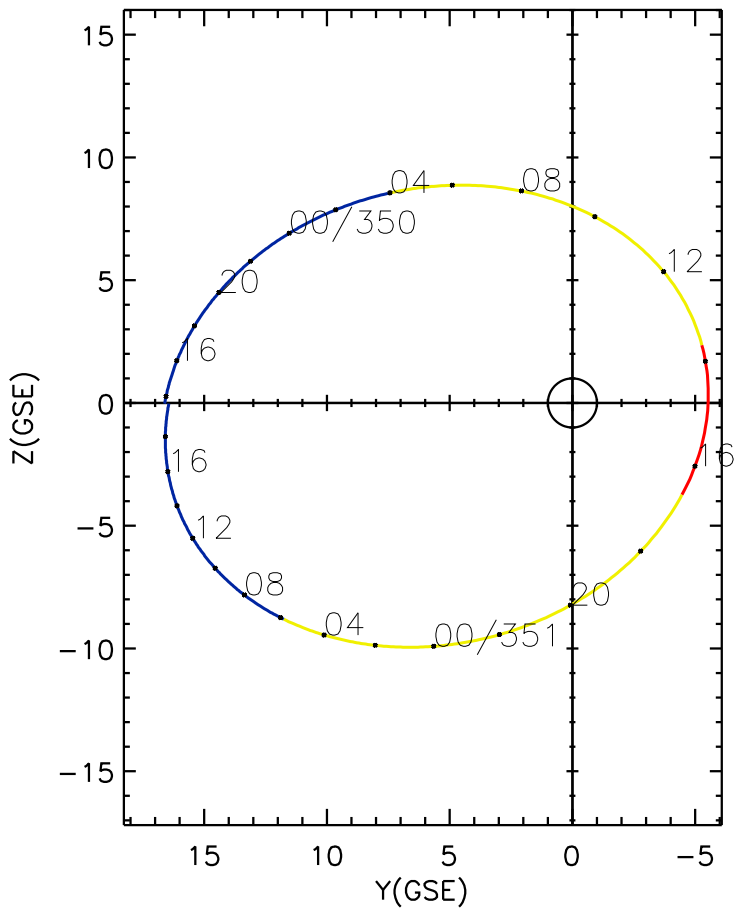

CLUSTER 2 orbit 2017 349 (12/15) 13:36 UT to 2017 351 (12/17) 19:51 UT

Fri May 22 19:37:33 2026