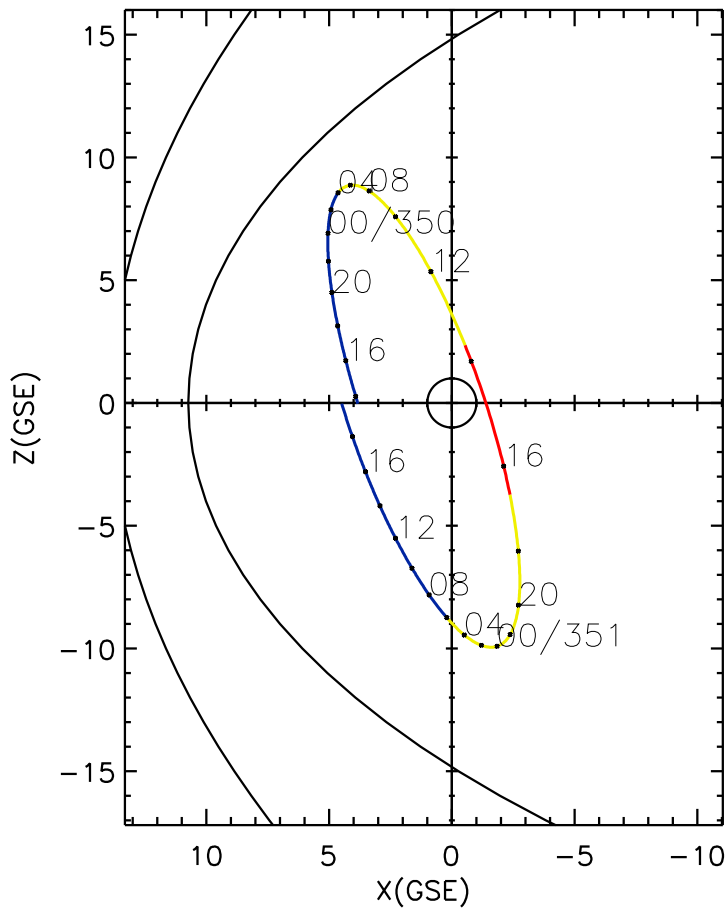

CLUSTER 2 orbit 2017 349 (12/15) 13:36 UT to 2017 351 (12/17) 19:51 UT

Fri May 22 19:37:33 2026