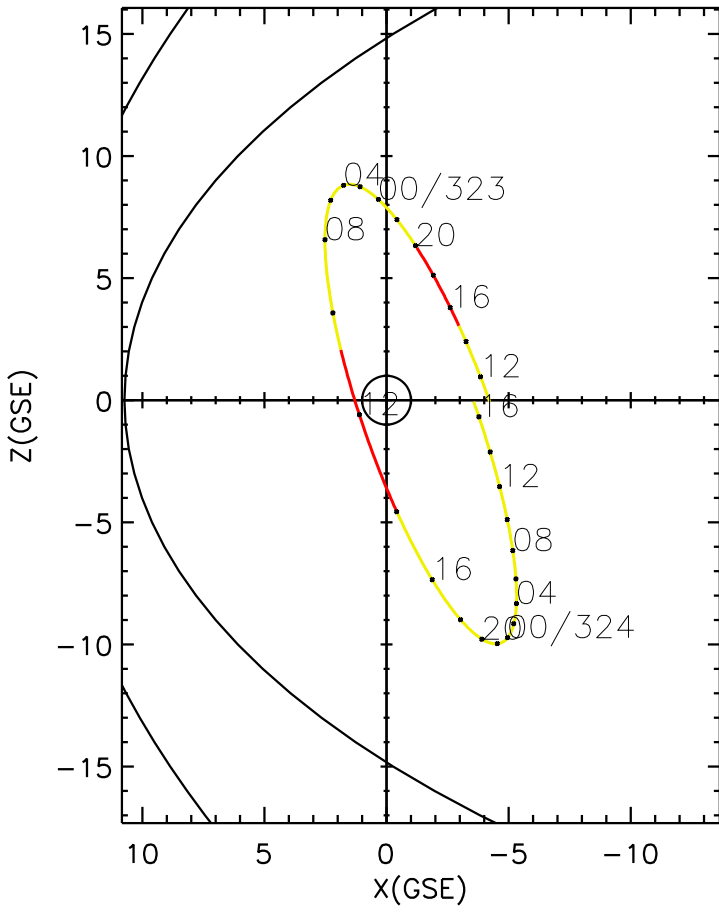

CLUSTER 2 orbit 2017 322 (11/18) 10:36 UT to 2017 324 (11/20) 16:51 UT

Sat May 23 19:37:19 2026