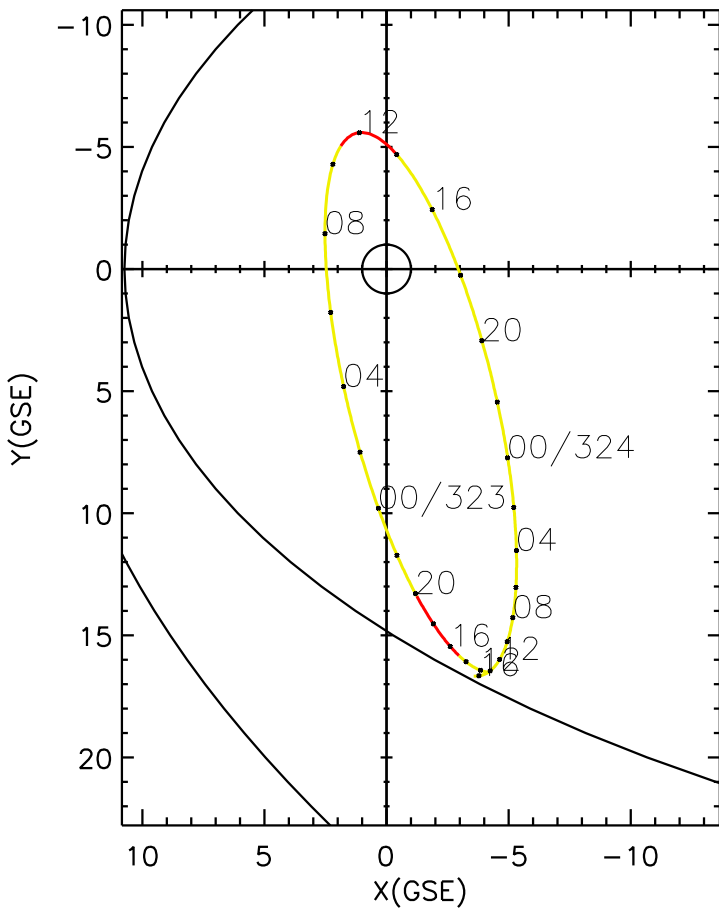

CLUSTER 2 orbit 2017 322 (11/18) 10:36 UT to 2017 324 (11/20) 16:51 UT

Sat May 23 19:37:19 2026