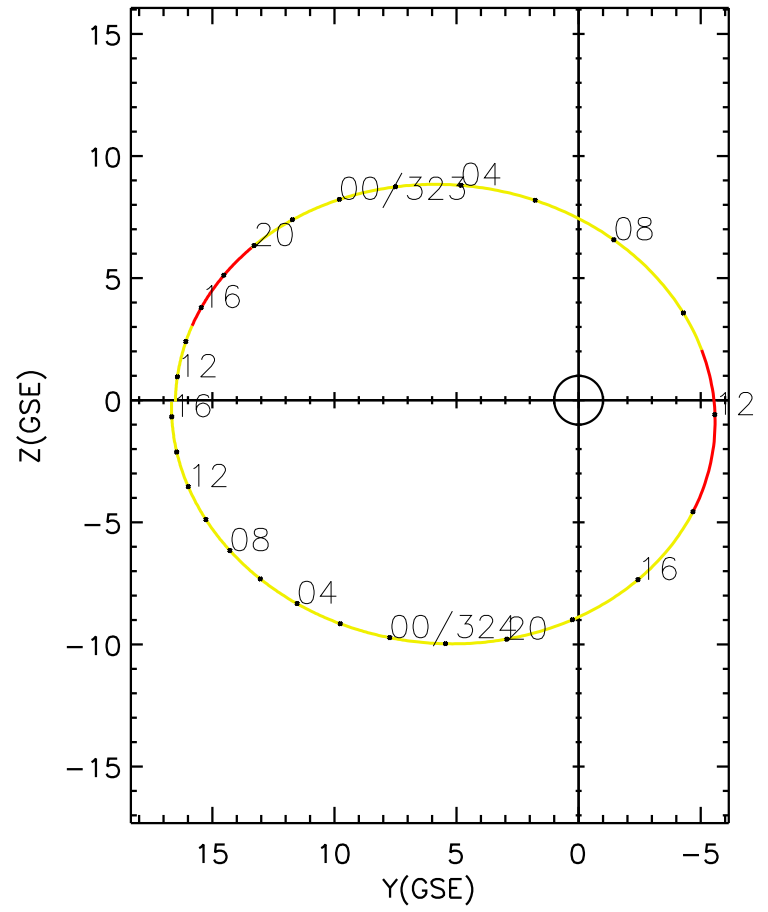

CLUSTER 2 orbit 2017 322 (11/18) 10:36 UT to 2017 324 (11/20) 16:51 UT

Sat May 23 19:37:19 2026