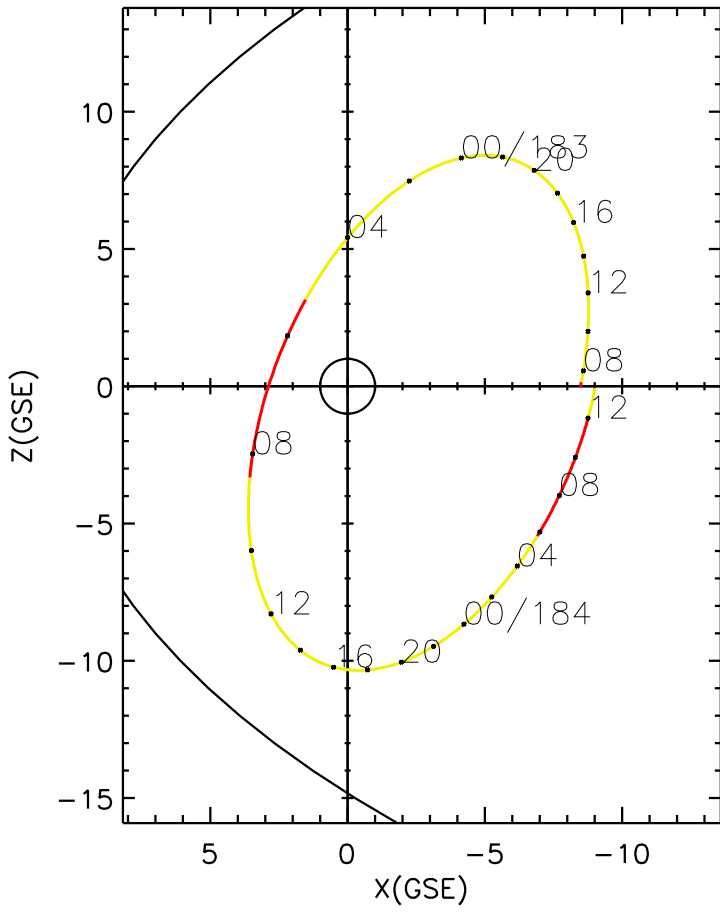

CLUSTER 2 orbit 2017 182 (07/01) 07:11 UT to 2017 184 (07/03) 13:31 UT

Sat May 23 19:36:45 2026