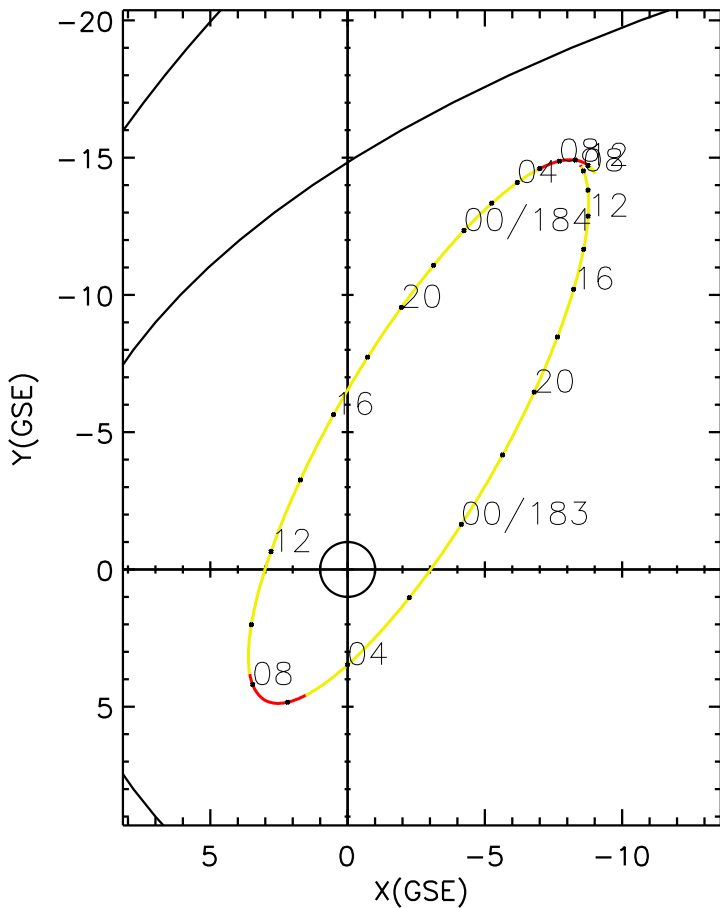

CLUSTER 2 orbit 2017 182 (07/01) 07:11 UT to 2017 184 (07/03) 13:31 UT

Sat May 23 19:36:45 2026