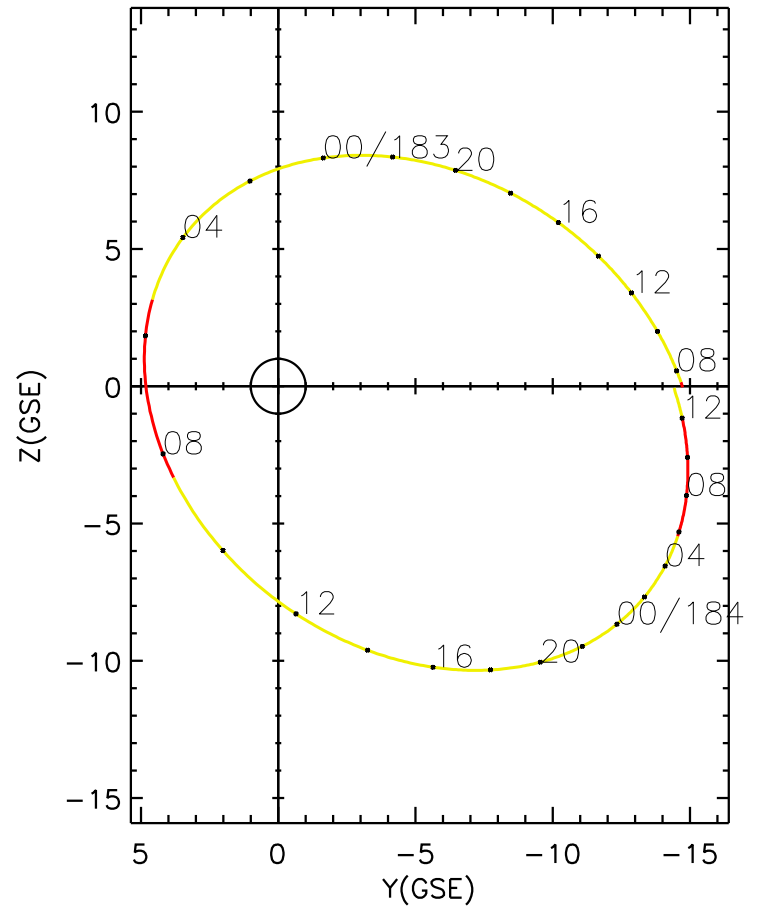

CLUSTER 2 orbit 2017 182 (07/01) 07:11 UT to 2017 184 (07/03) 13:31 UT

Sat May 23 19:36:45 2026