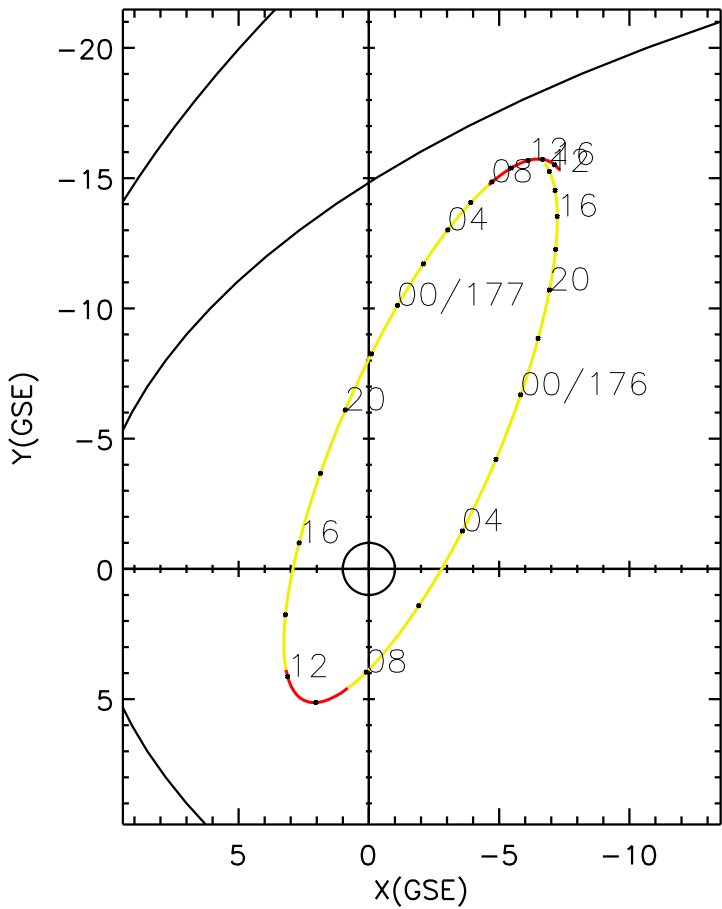

CLUSTER 2 orbit 2017 175 (06/24) 10:51 UT to 2017 177 (06/26) 17:06 UT

Sun Nov 5 19:24:27 2017