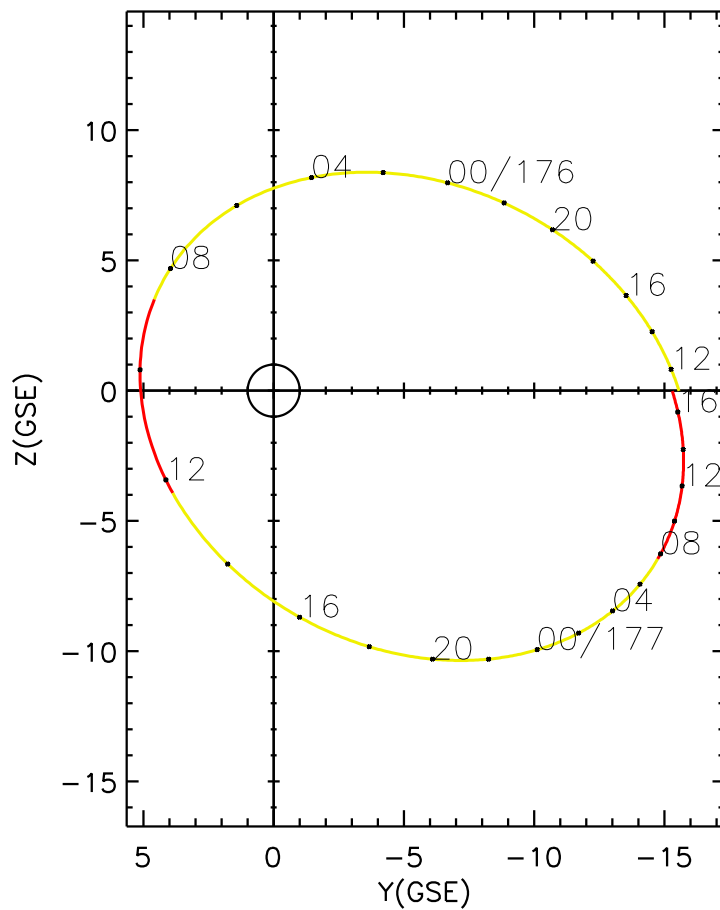

CLUSTER 2 orbit 2017 175 (06/24) 10:51 UT to 2017 177 (06/26) 17:06 UT

Sun Nov 5 19:24:27 2017