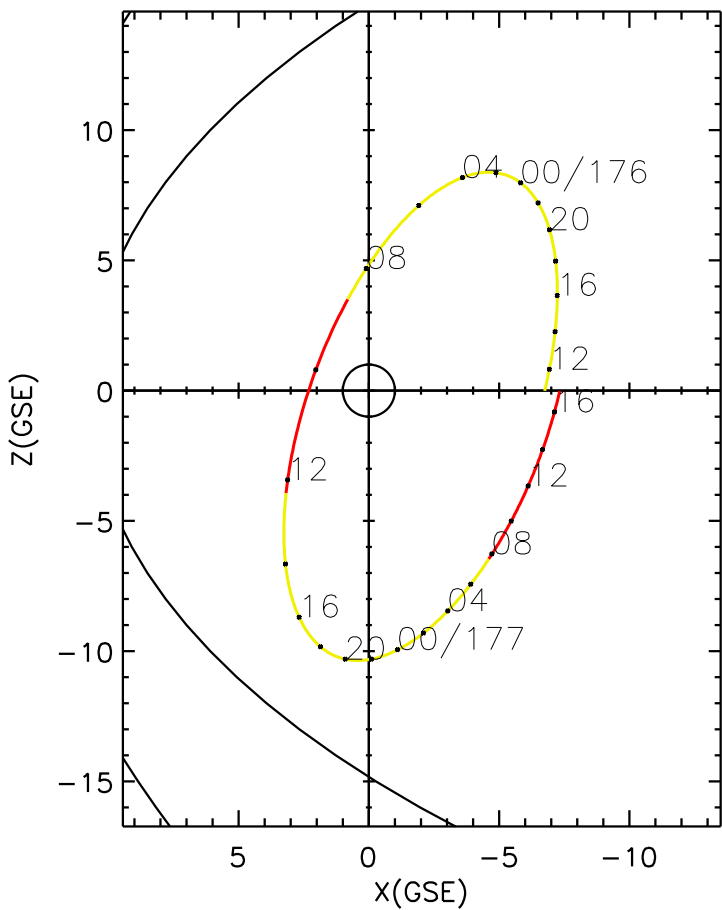

CLUSTER 2 orbit 2017 175 (06/24) 10:51 UT to 2017 177 (06/26) 17:06 UT

Sun Nov 5 19:24:27 2017