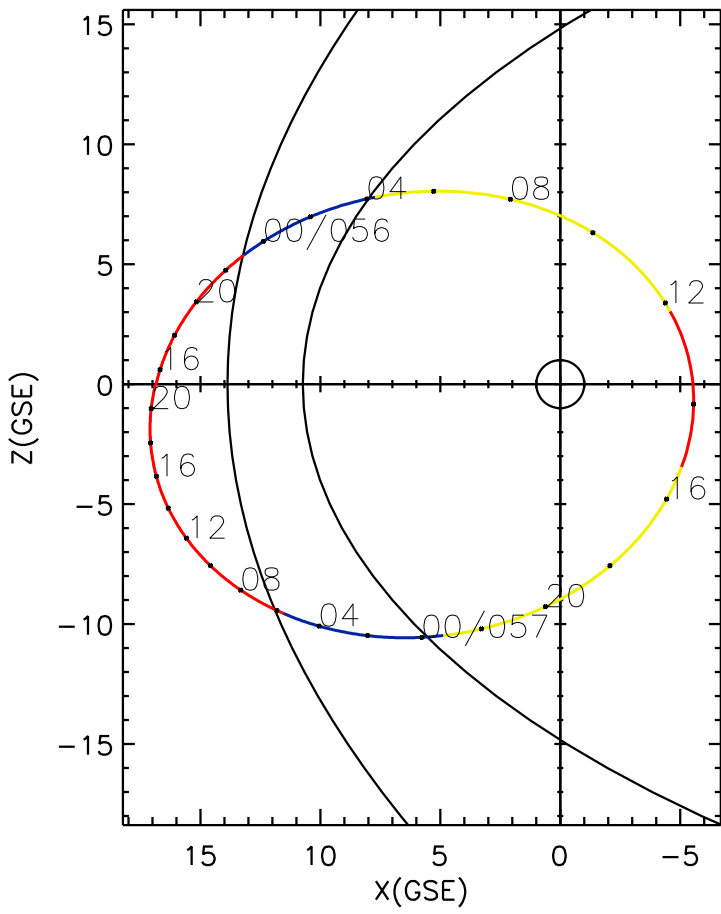

CLUSTER 2 orbit 2017 055 (02/24) 15:06 UT to 2017 057 (02/26) 21:21 UT

Sat May 23 19:36:15 2026