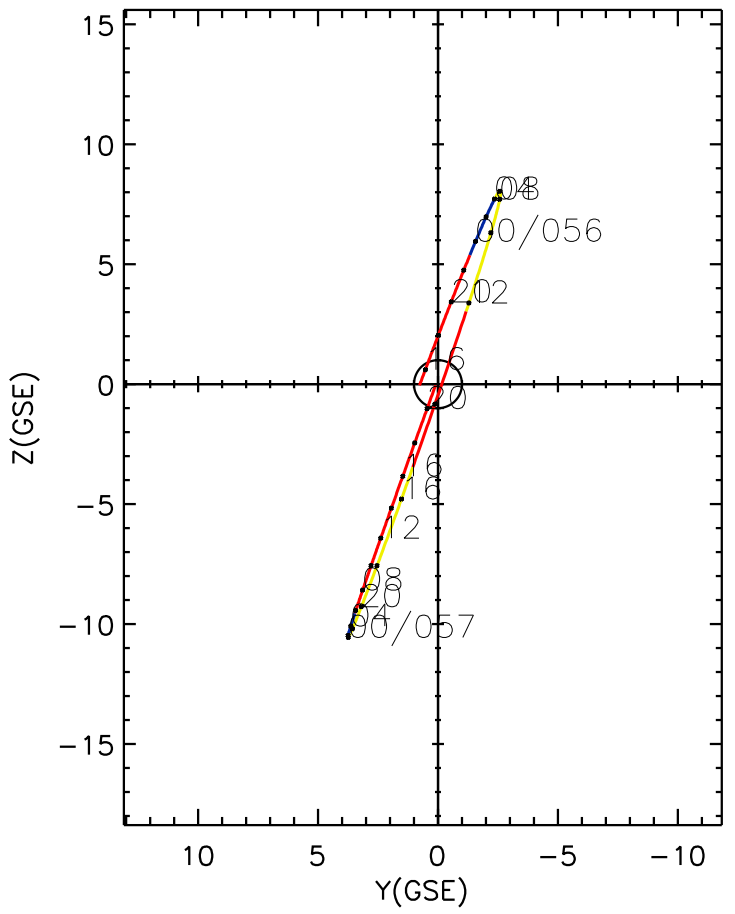

CLUSTER 2 orbit 2017 055 (02/24) 15:06 UT to 2017 057 (02/26) 21:21 UT

Sat May 23 19:36:15 2026