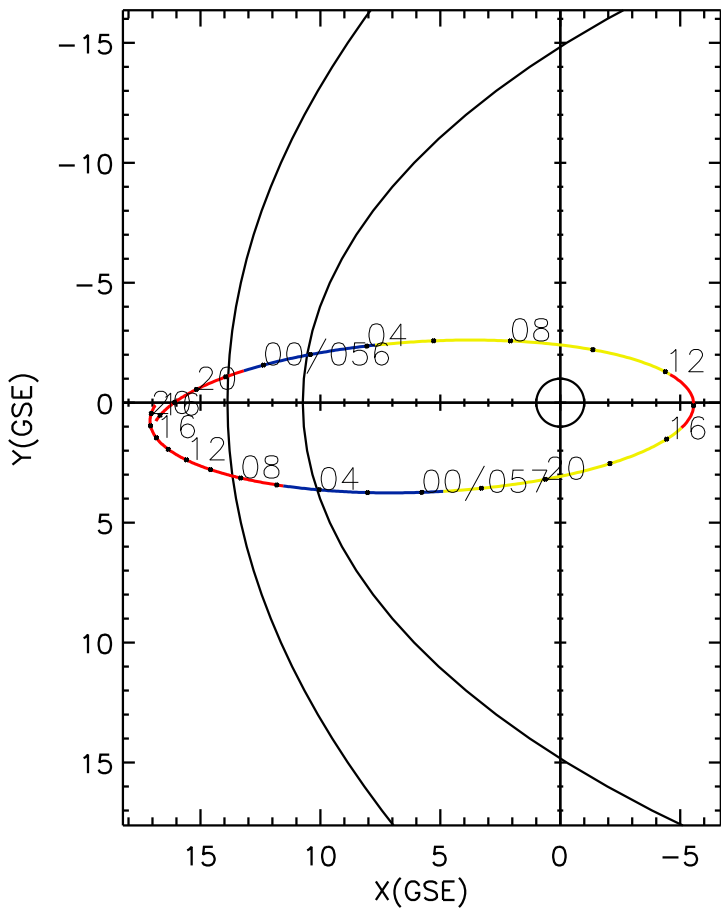

CLUSTER 2 orbit 2017 055 (02/24) 15:06 UT to 2017 057 (02/26) 21:21 UT

Sat May 23 19:36:15 2026