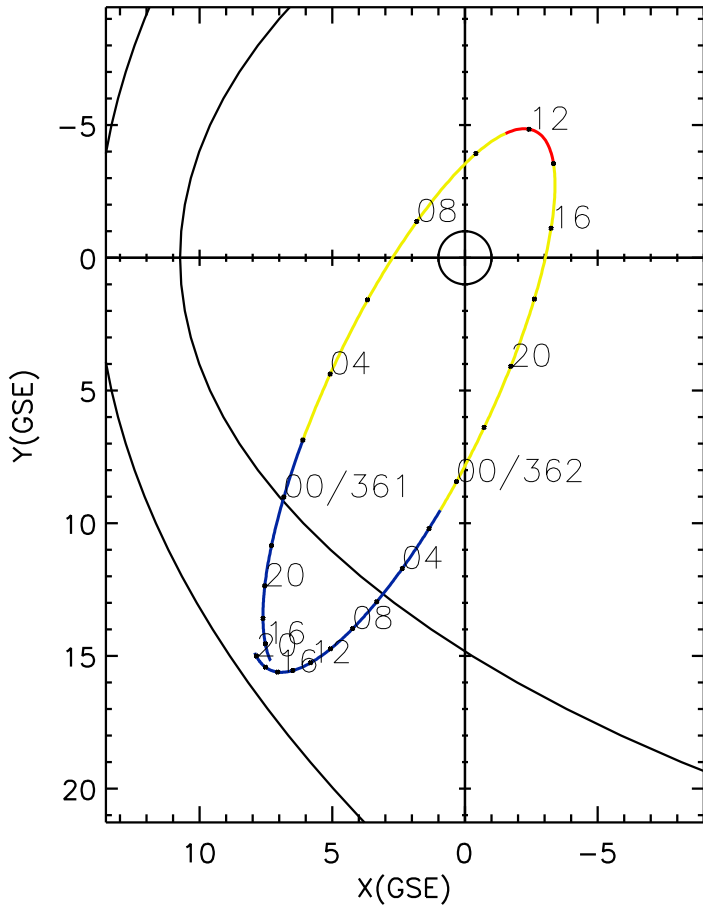

CLUSTER 2 orbit 2016 360 (12/25) 14:11 UT to 2016 362 (12/27) 20:26 UT

Wed May 20 19:35:36 2026