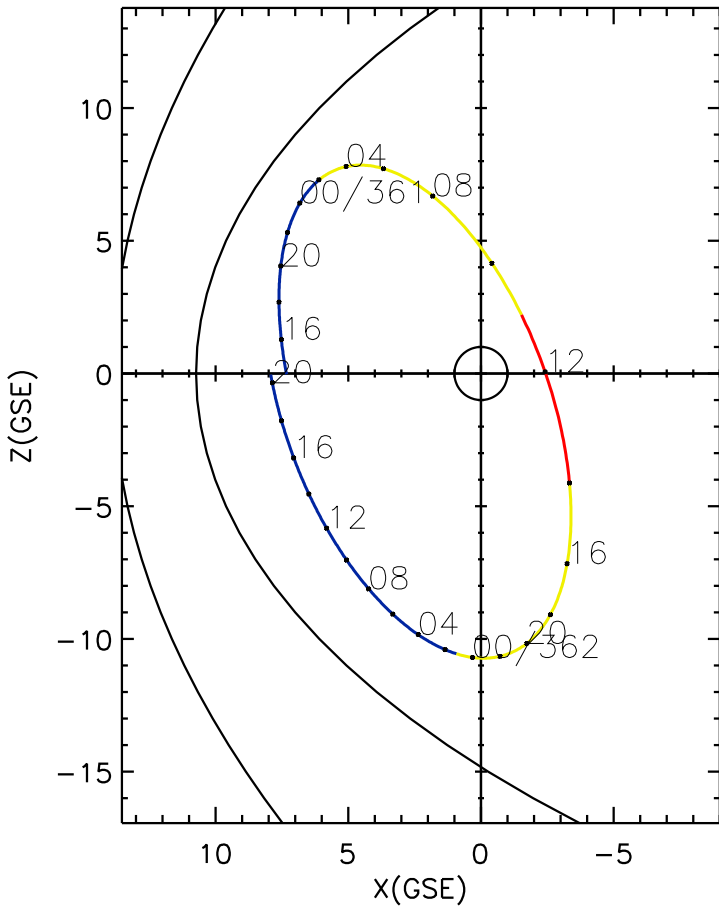

CLUSTER 2 orbit 2016 360 (12/25) 14:11 UT to 2016 362 (12/27) 20:26 UT

Wed May 20 19:35:36 2026