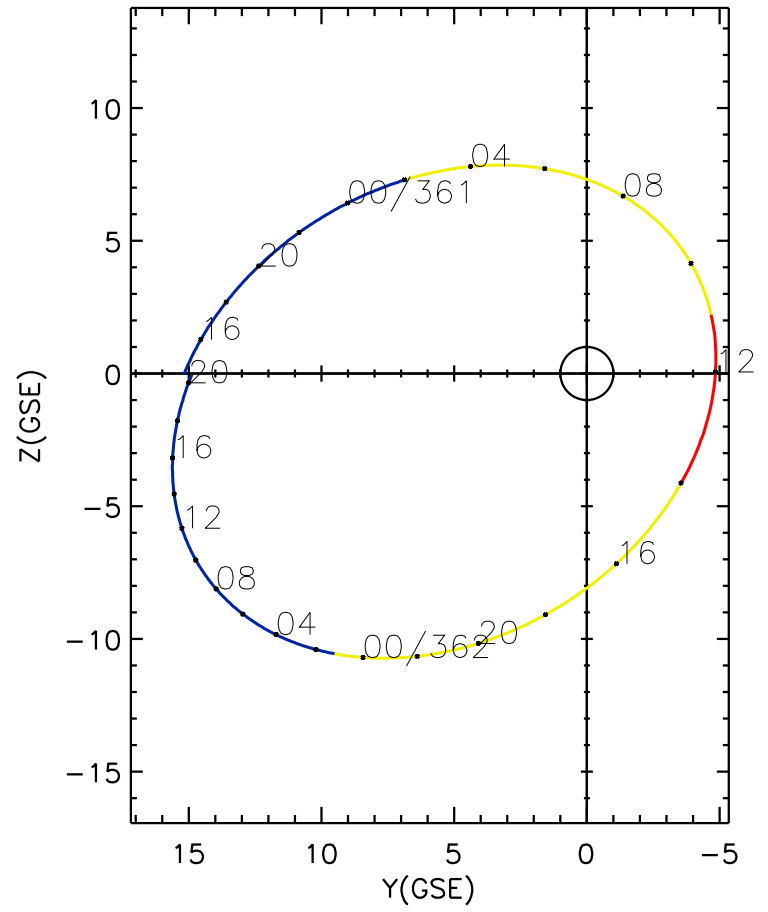

CLUSTER 2 orbit 2016 360 (12/25) 14:11 UT to 2016 362 (12/27) 20:26 UT

Wed May 20 19:35:36 2026