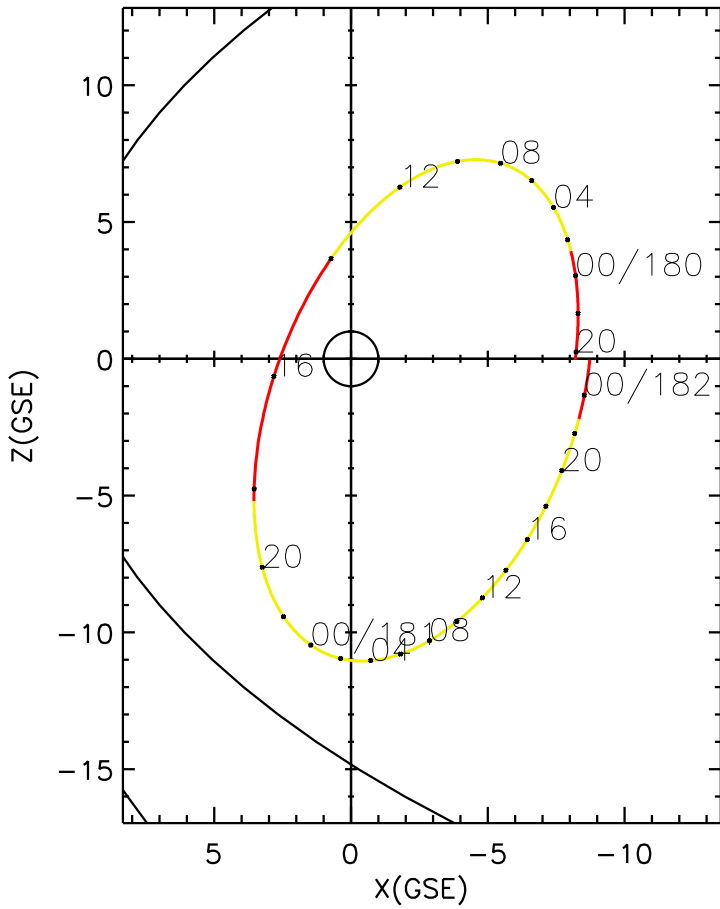

CLUSTER 2 orbit 2016 179 (06/27) 19:36 UT to 2016 182 (06/30) 01:51 UT

Wed May 20 19:34:51 2026