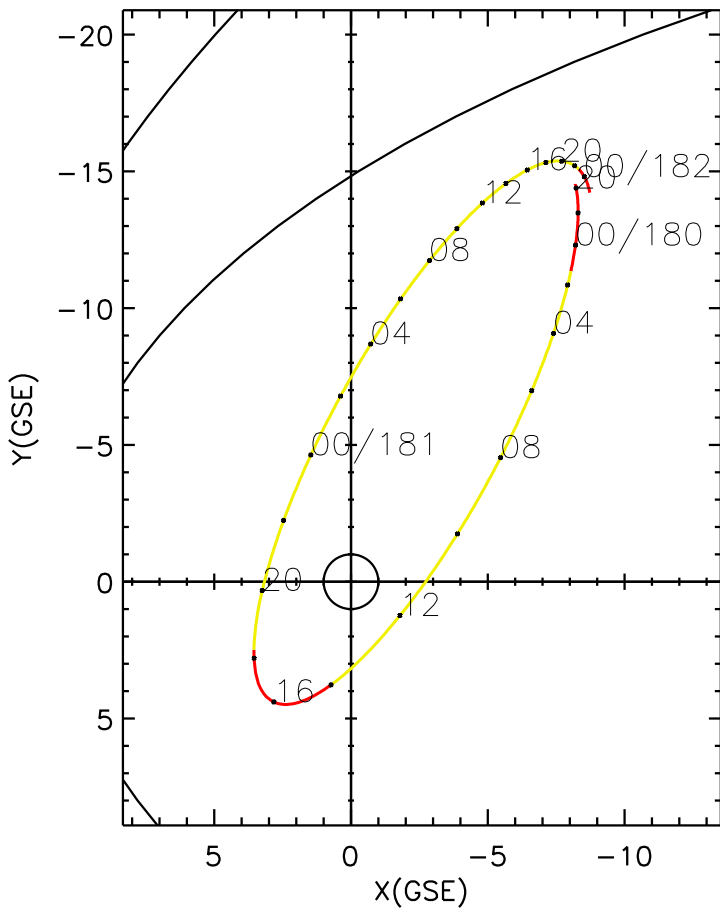

CLUSTER 2 orbit 2016 179 (06/27) 19:36 UT to 2016 182 (06/30) 01:51 UT

Wed May 20 19:34:51 2026