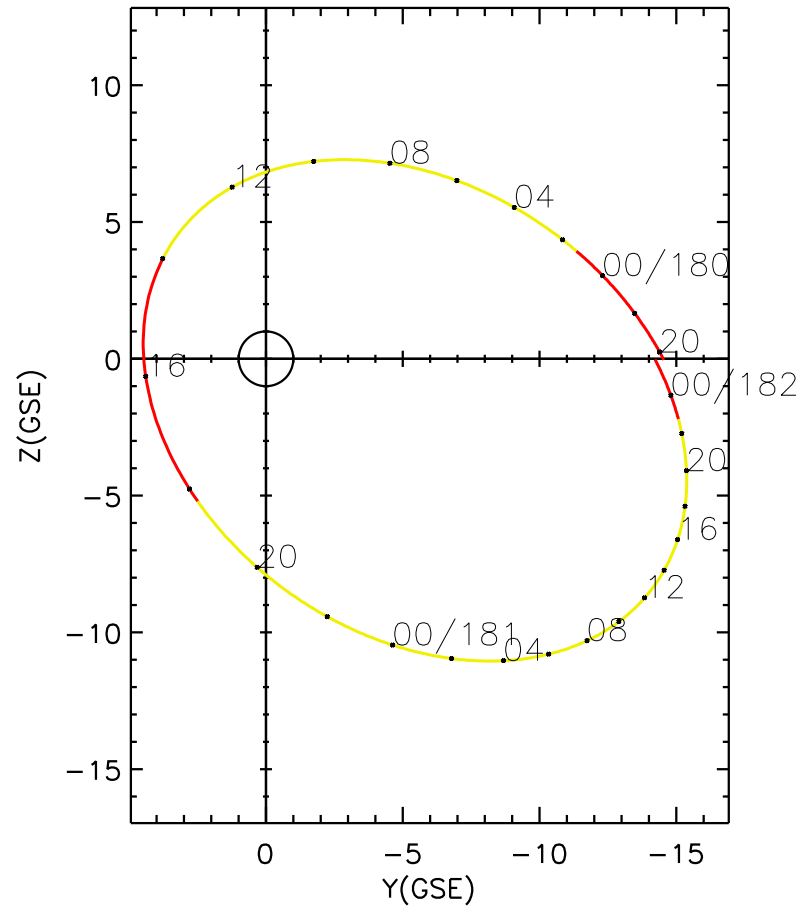

CLUSTER 2 orbit 2016 179 (06/27) 19:36 UT to 2016 182 (06/30) 01:51 UT

Wed May 20 19:34:51 2026