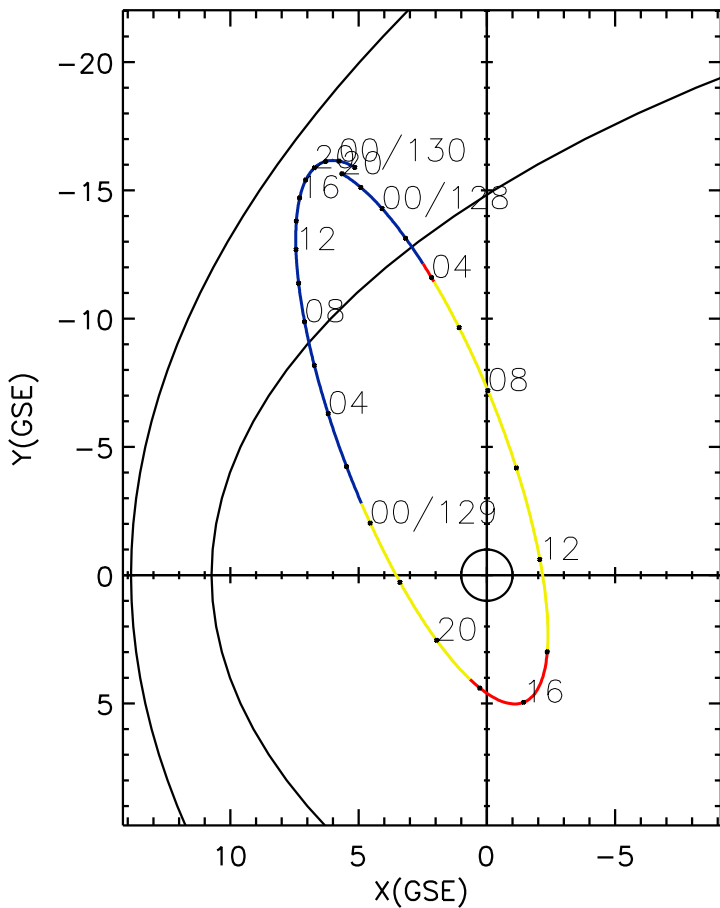

CLUSTER 2 orbit 2016 127 (05/06) 19:46 UT to 2016 130 (05/09) 02:06 UT

Wed May 20 19:34:38 2026