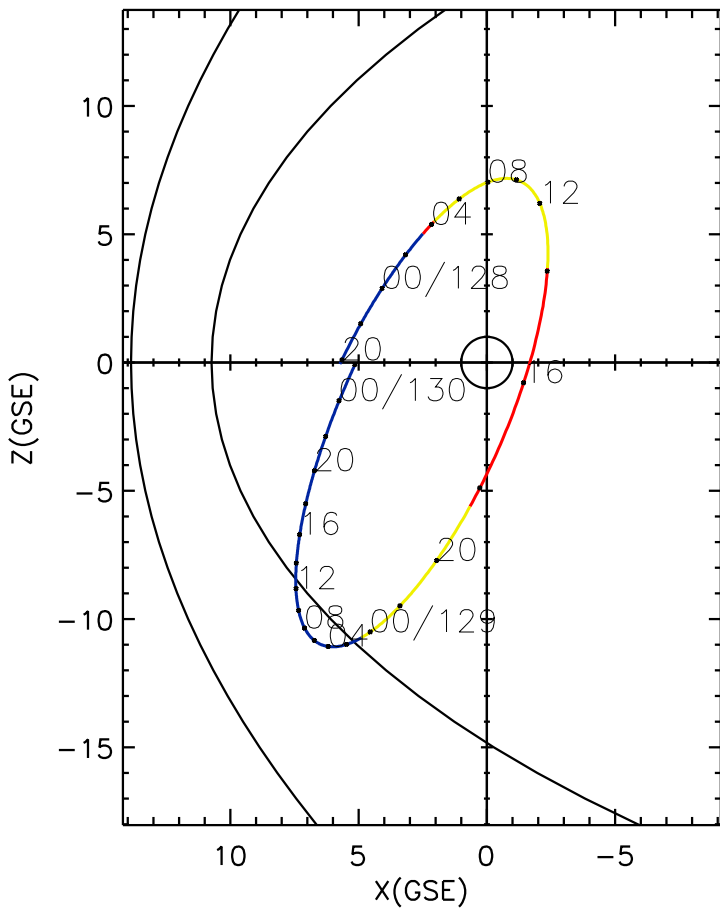

CLUSTER 2 orbit 2016 127 (05/06) 19:46 UT to 2016 130 (05/09) 02:06 UT

Wed May 20 19:34:38 2026