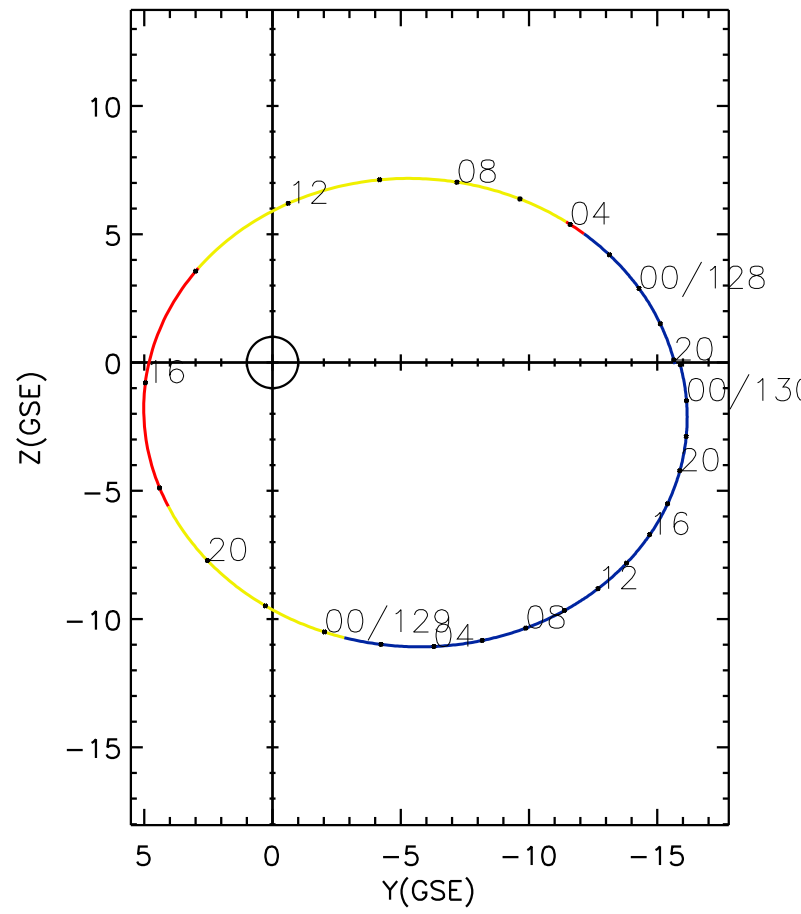

CLUSTER 2 orbit 2016 127 (05/06) 19:46 UT to 2016 130 (05/09) 02:06 UT

Wed May 20 19:34:38 2026