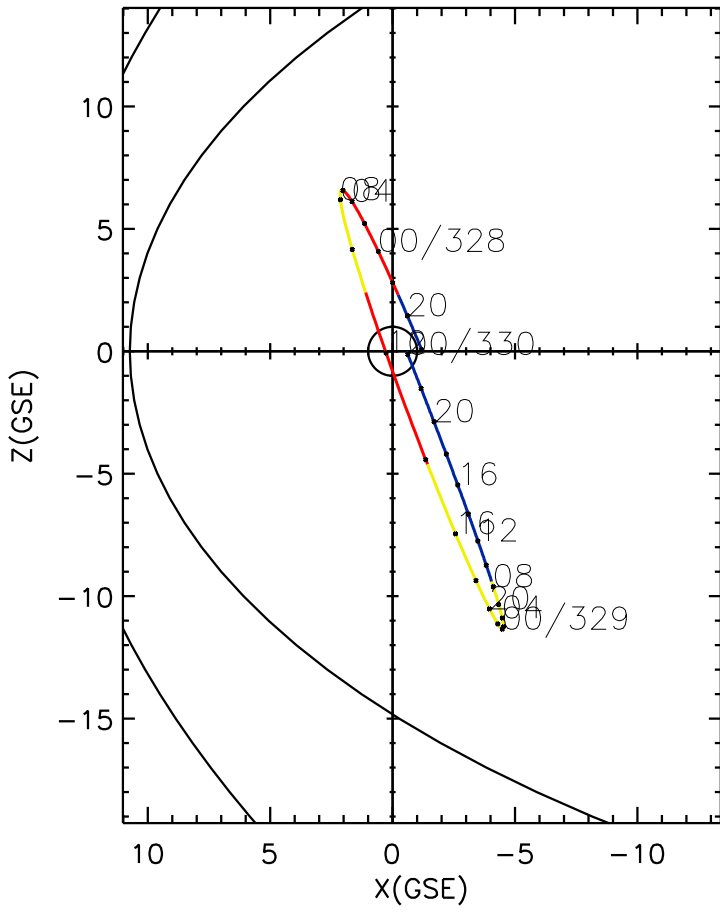

CLUSTER 2 orbit 2015 327 (11/23) 17:51 UT to 2015 330 (11/26) 00:11 UT

Fri May 29 19:34:51 2026