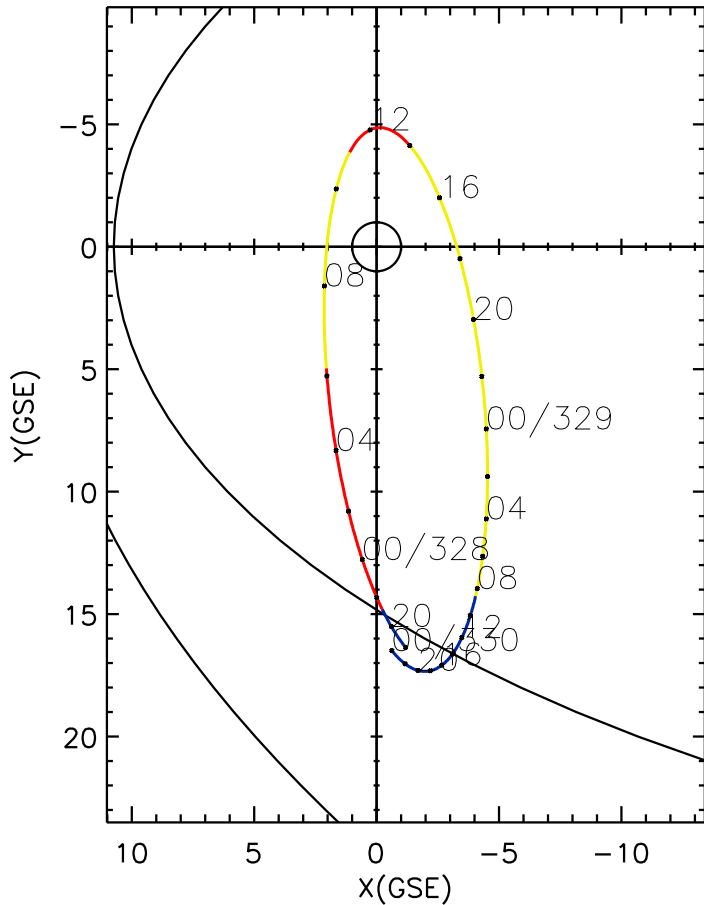

CLUSTER 2 orbit 2015 327 (11/23) 17:51 UT to 2015 330 (11/26) 00:11 UT

Fri May 29 19:34:51 2026