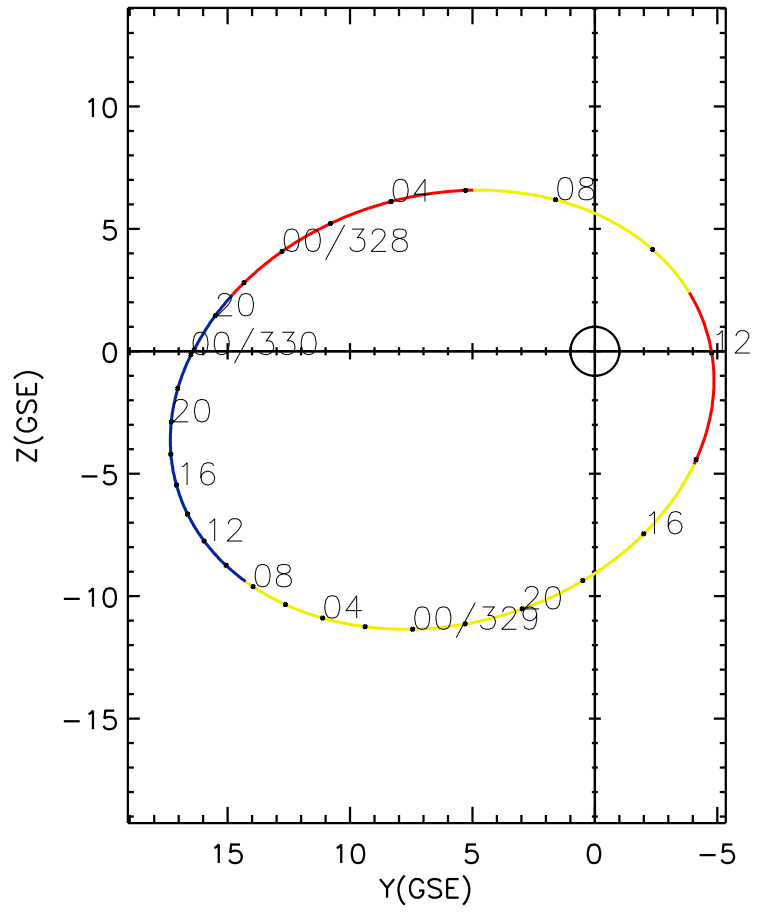

CLUSTER 2 orbit 2015 327 (11/23) 17:51 UT to 2015 330 (11/26) 00:11 UT

Fri May 29 19:34:51 2026