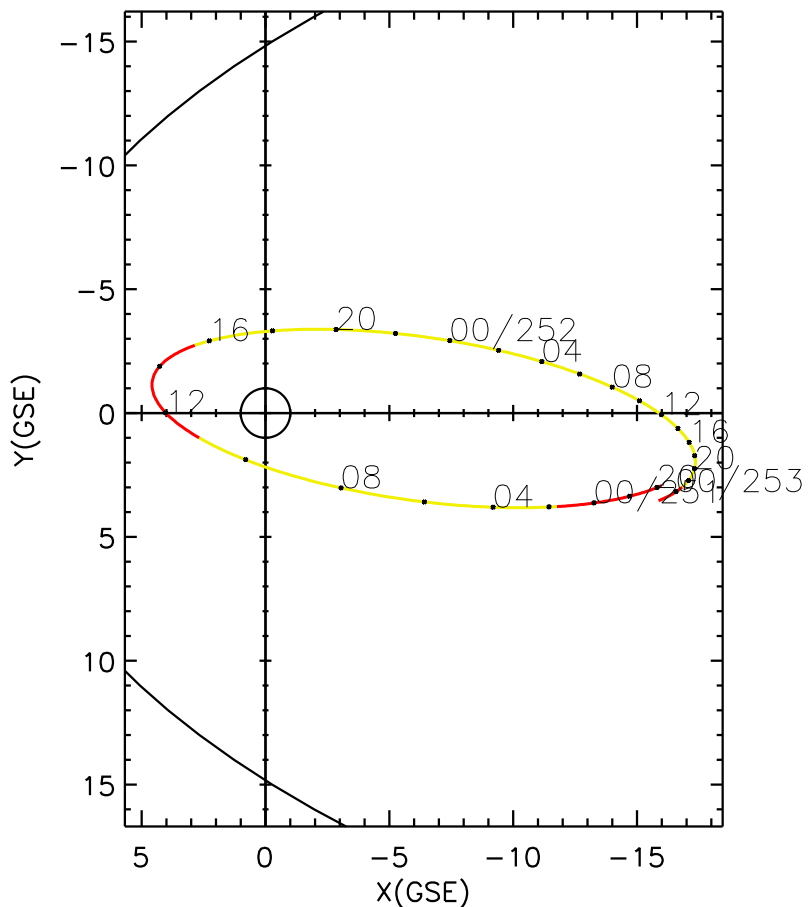

CLUSTER 2 orbit 2015 250 (09/07) 19:36 UT to 2015 253 (09/10) 01:51 UT

Tue Aug 18 20:06:26 2015