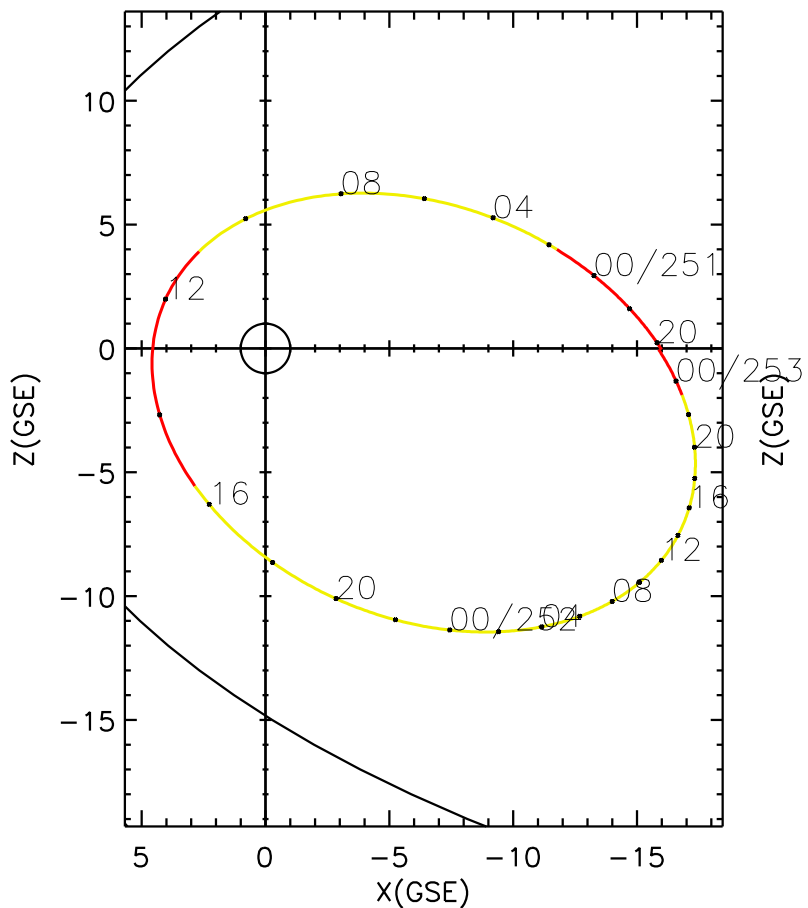

CLUSTER 2 orbit 2015 250 (09/07) 19:36 UT to 2015 253 (09/10) 01:51 UT

Tue Aug 18 20:06:26 2015