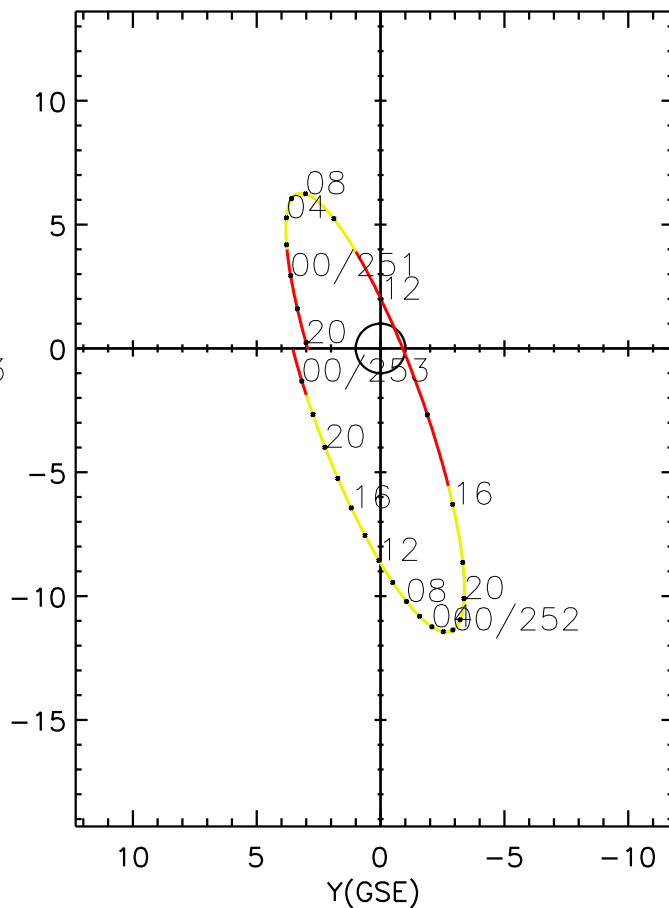

CLUSTER 2 orbit 2015 250 (09/07) 19:36 UT to 2015 253 (09/10) 01:51 UT

Tue Aug 18 20:06:26 2015