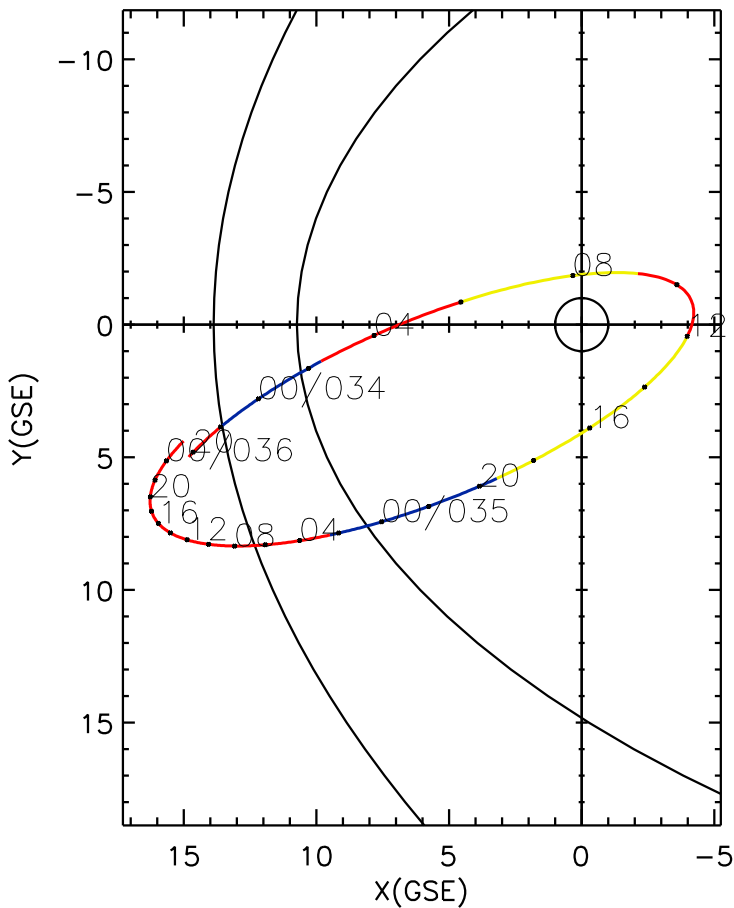

CLUSTER 2 orbit 2015 033 (02/02) 19:36 UT to 2015 036 (02/05) 01:51 UT

Fri May 22 19:33:16 2026