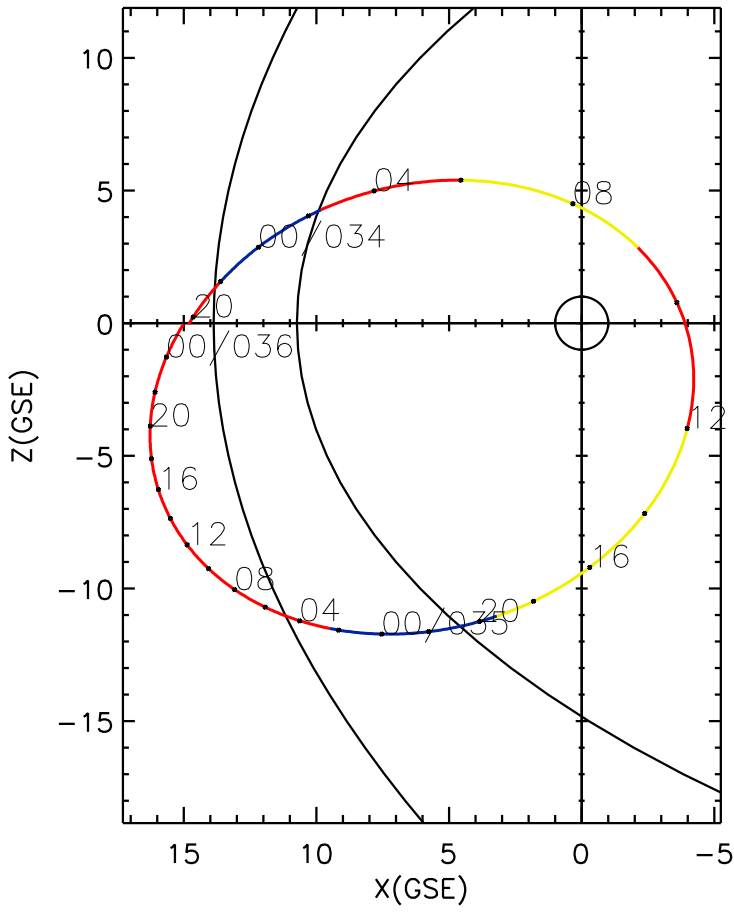

CLUSTER 2 orbit 2015 033 (02/02) 19:36 UT to 2015 036 (02/05) 01:51 UT

Fri May 22 19:33:16 2026