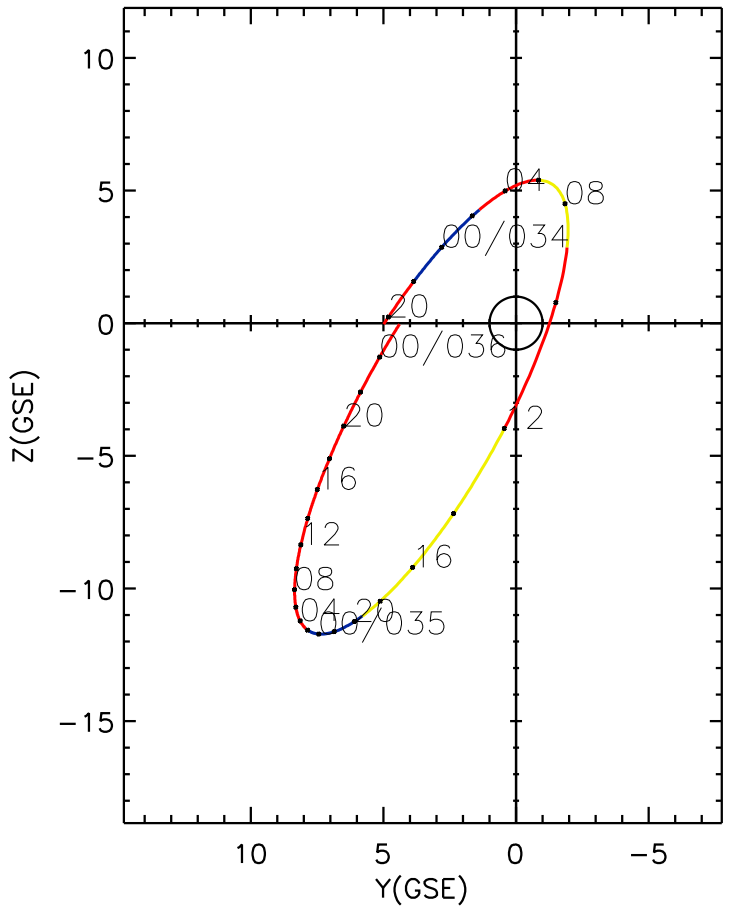

CLUSTER 2 orbit 2015 033 (02/02) 19:36 UT to 2015 036 (02/05) 01:51 UT

Fri May 22 19:33:16 2026