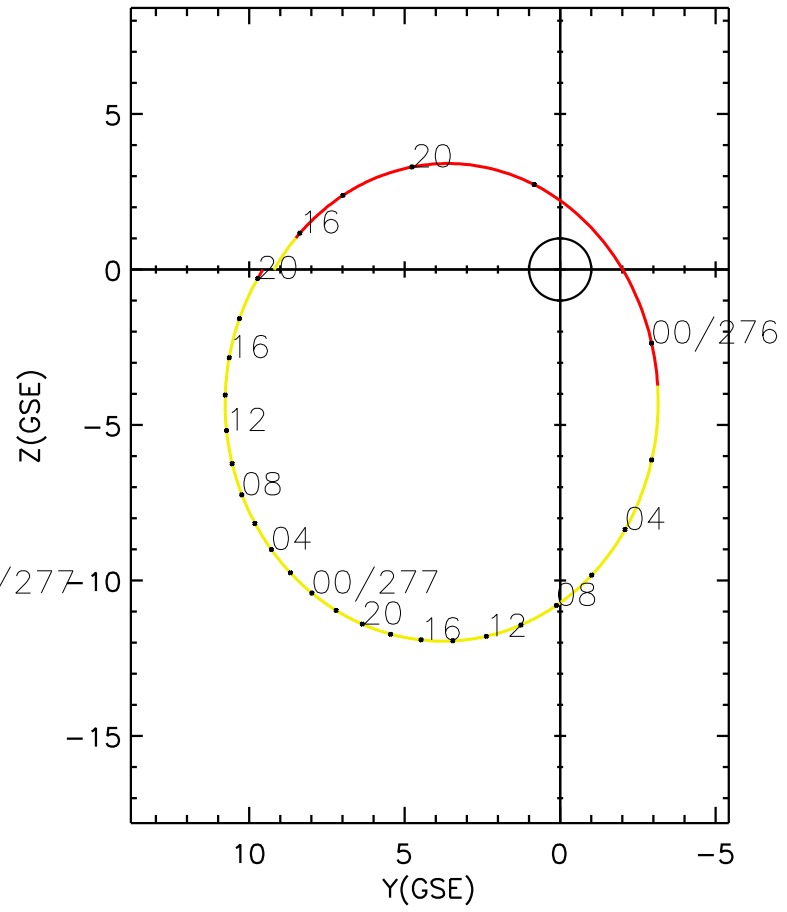

CLUSTER 2 orbit 2013 275 (10/02) 14:11 UT to 2013 277 (10/04) 20:26 UT

Sat May 23 19:31:17 2026