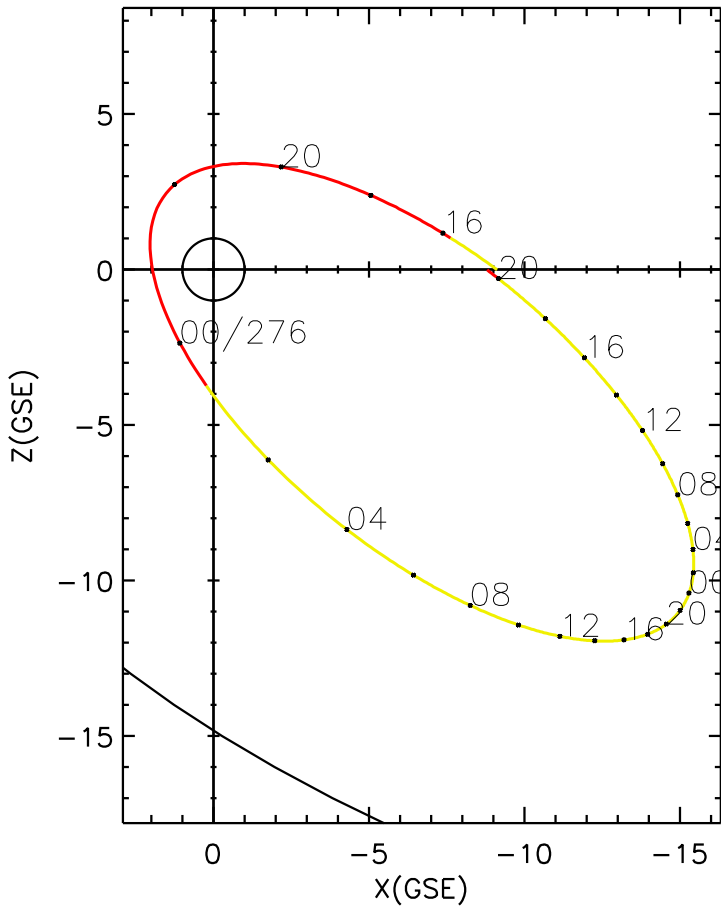

CLUSTER 2 orbit 2013 275 (10/02) 14:11 UT to 2013 277 (10/04) 20:26 UT

Sat May 23 19:31:17 2026