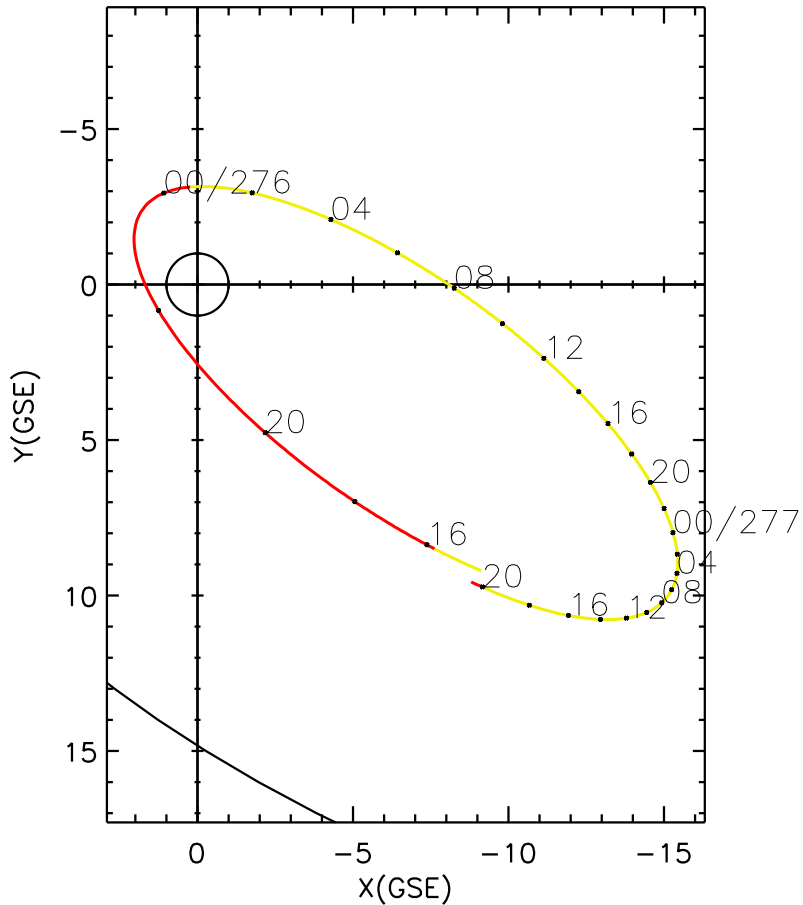

CLUSTER 2 orbit 2013 275 (10/02) 14:11 UT to 2013 277 (10/04) 20:26 UT

Sat May 23 19:31:17 2026