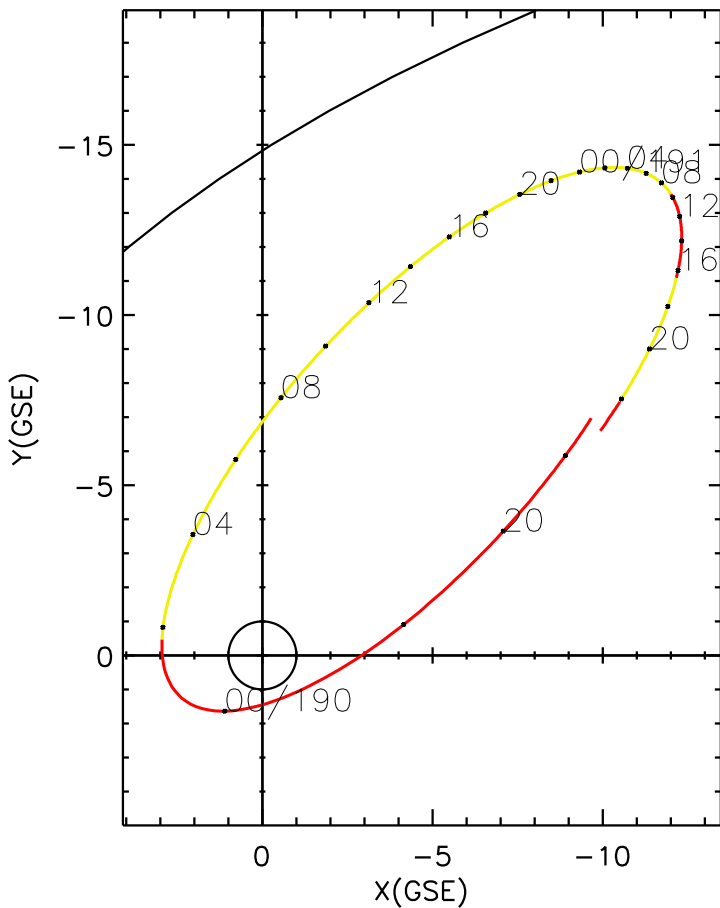

CLUSTER 2 orbit 2013 189 (07/08) 16:51 UT to 2013 191 (07/10) 23:06 UT

Sun May 24 19:29:49 2026