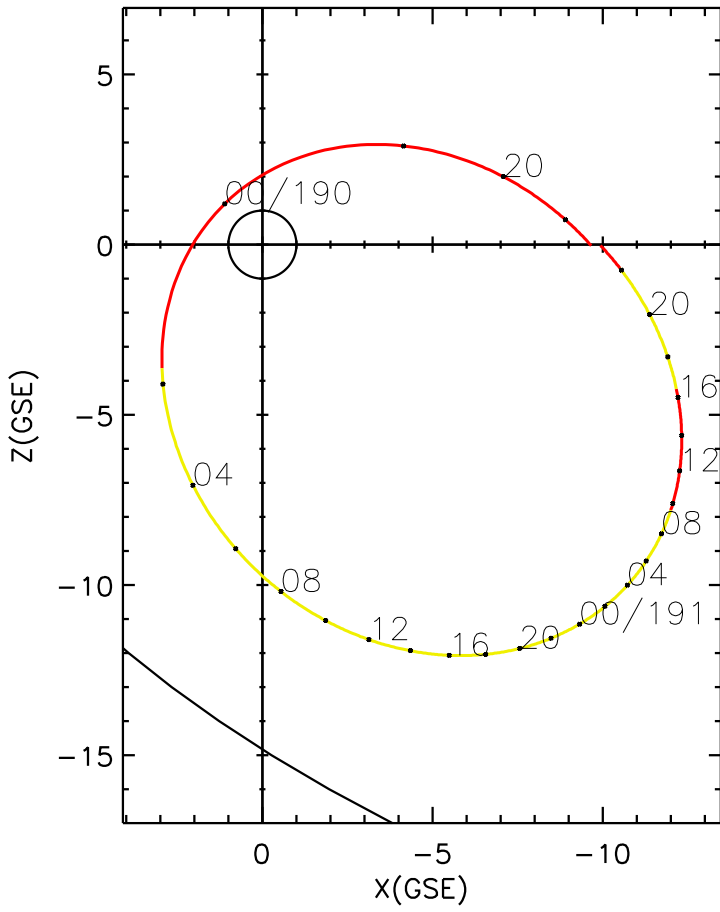

CLUSTER 2 orbit 2013 189 (07/08) 16:51 UT to 2013 191 (07/10) 23:06 UT

Sun May 24 19:29:49 2026