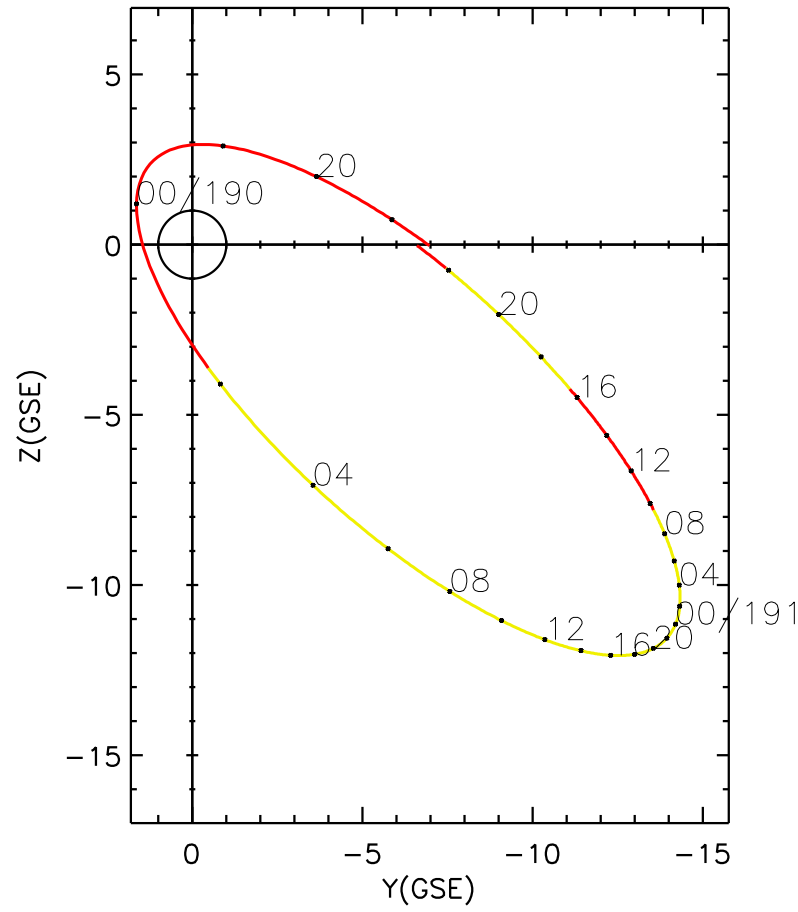

CLUSTER 2 orbit 2013 189 (07/08) 16:51 UT to 2013 191 (07/10) 23:06 UT

Sun May 24 19:29:49 2026