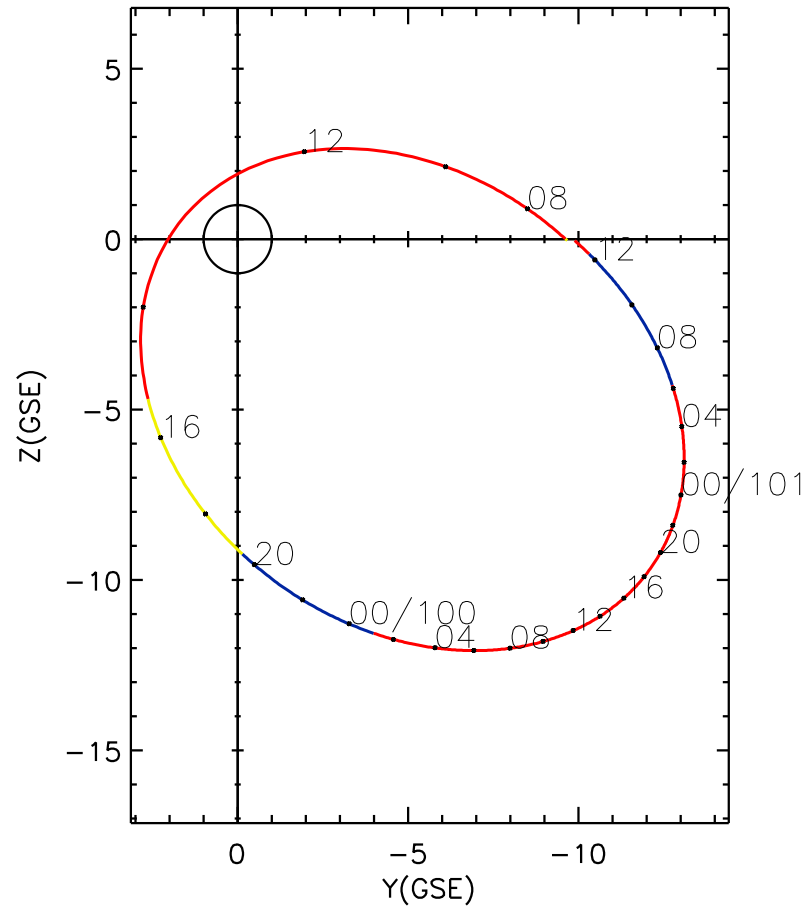

CLUSTER 2 orbit 2013 099 (04/09) 06:36 UT to 2013 101 (04/11) 12:51 UT

Sun May 24 19:29:29 2026