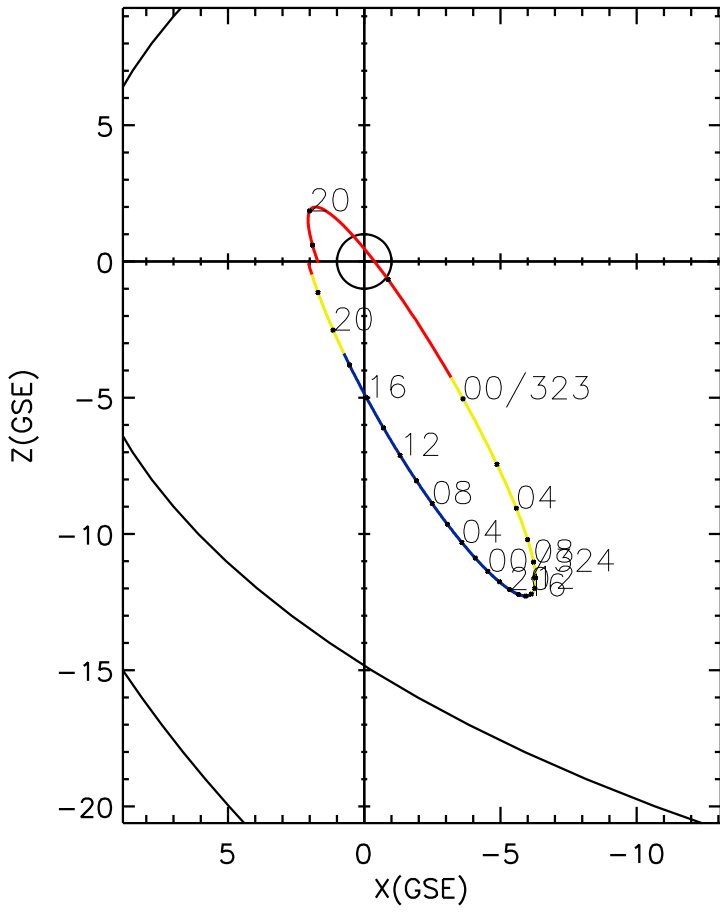

CLUSTER 2 orbit 2012 322 (11/17) 17:06 UT to 2012 324 (11/19) 23:31 UT

Sat May 23 19:30:01 2026