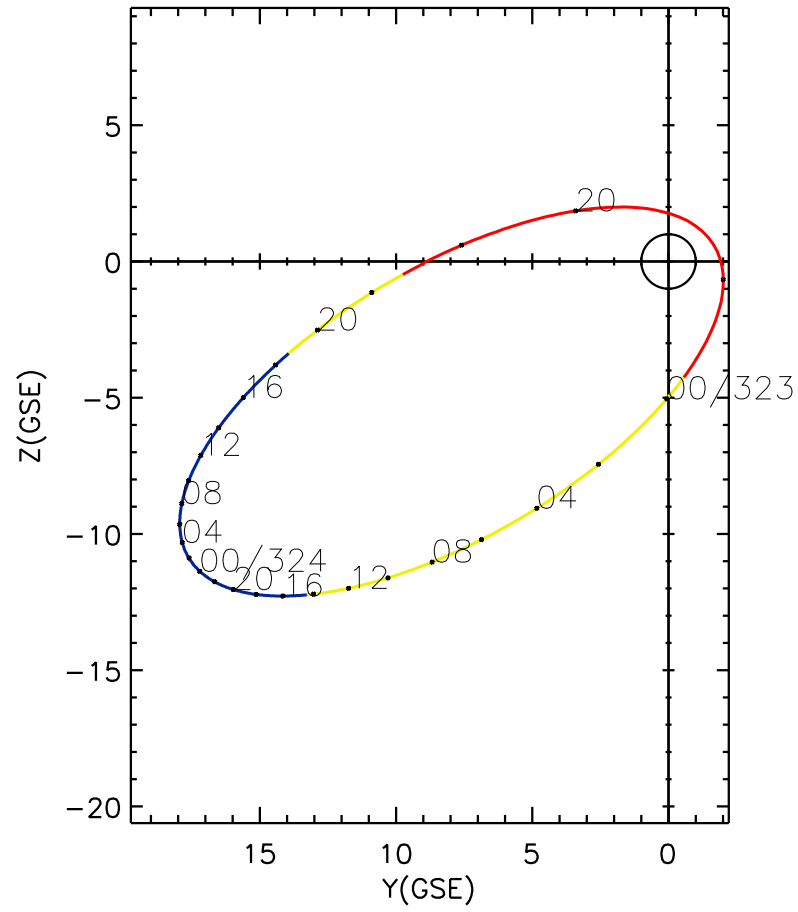

CLUSTER 2 orbit 2012 322 (11/17) 17:06 UT to 2012 324 (11/19) 23:31 UT

Sat May 23 19:30:01 2026