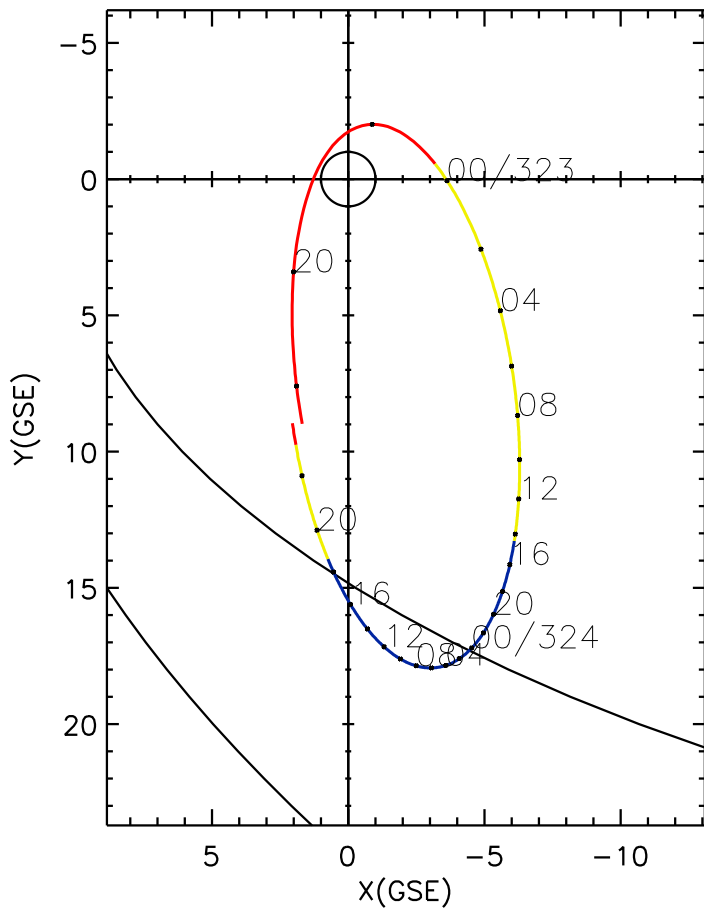

CLUSTER 2 orbit 2012 322 (11/17) 17:06 UT to 2012 324 (11/19) 23:31 UT

Sat May 23 19:30:01 2026