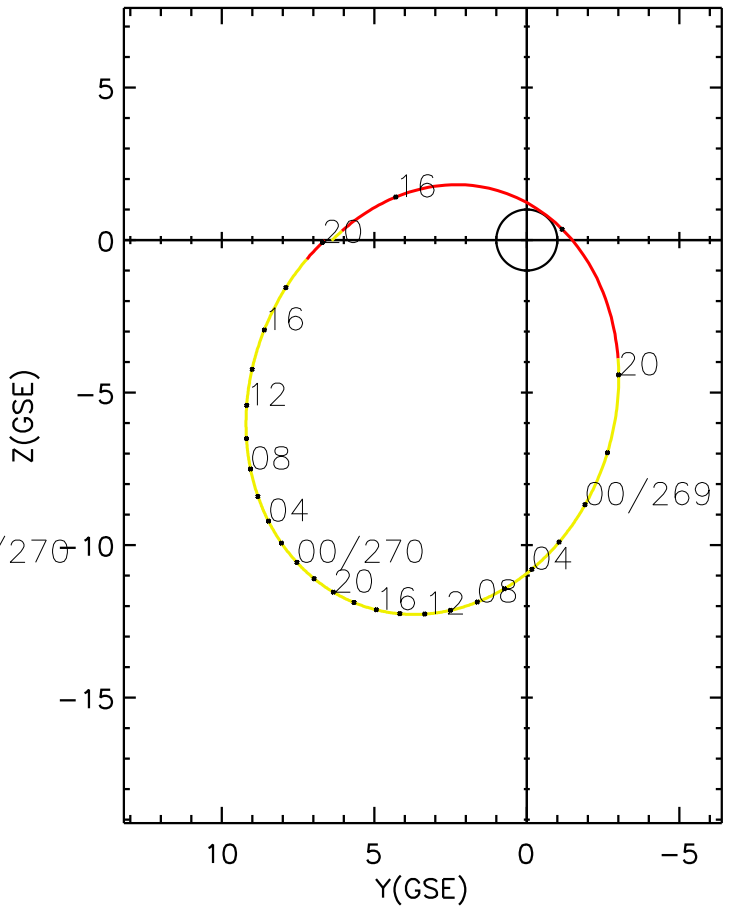

CLUSTER 2 orbit 2012 268 (09/24) 14:01 UT to 2012 270 (09/26) 20:06 UT

Fri Jun 26 19:30:10 2026