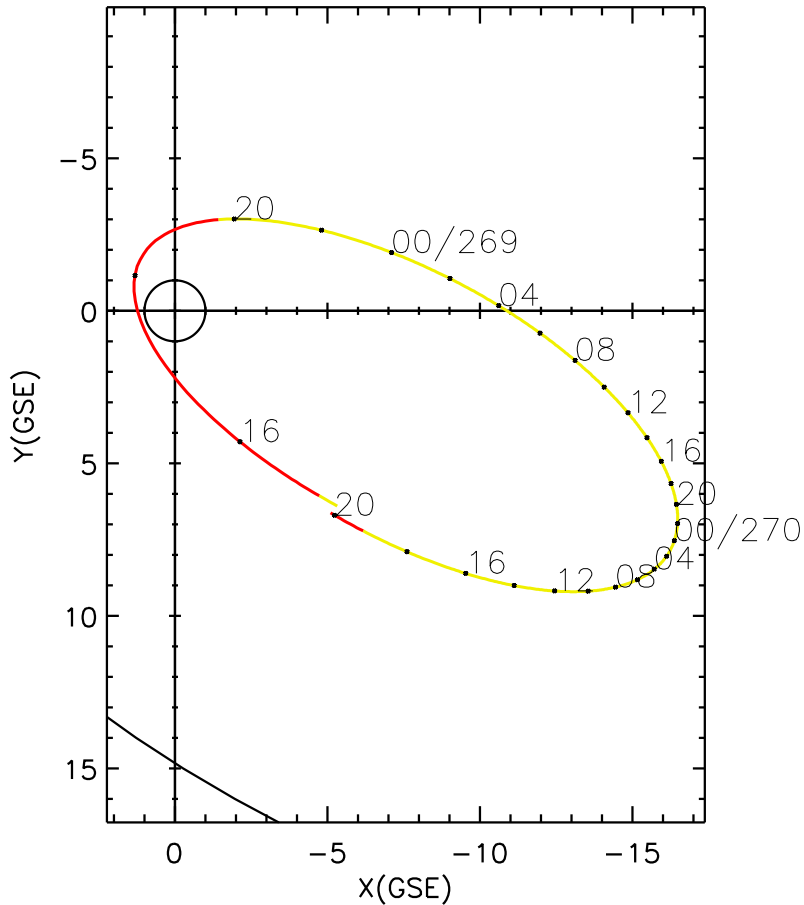

CLUSTER 2 orbit 2012 268 (09/24) 14:01 UT to 2012 270 (09/26) 20:06 UT

Fri Jun 26 19:30:10 2026