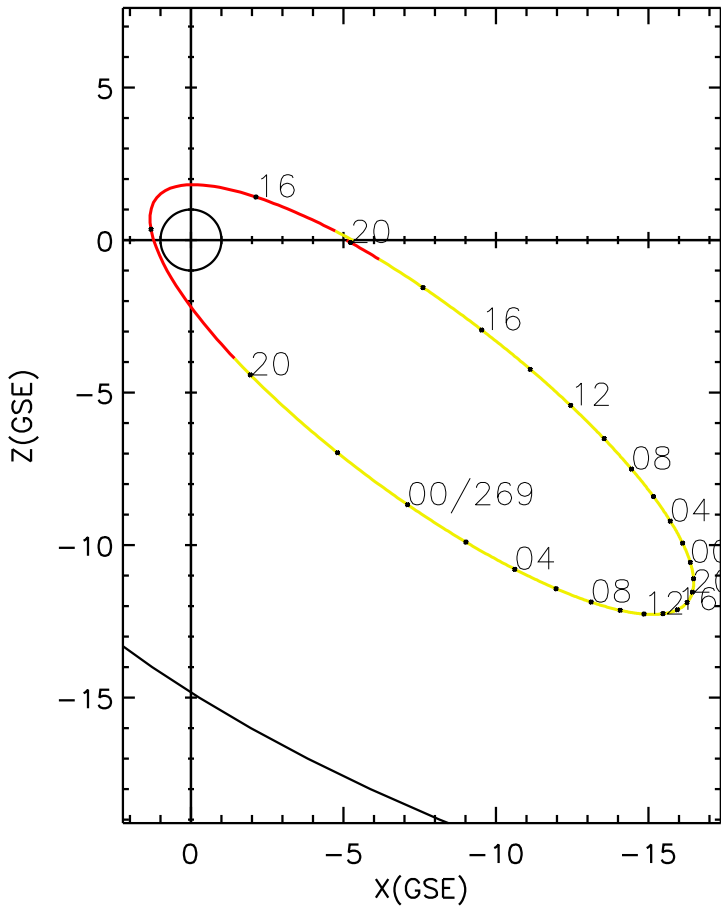

CLUSTER 2 orbit 2012 268 (09/24) 14:01 UT to 2012 270 (09/26) 20:06 UT

Fri Jun 26 19:30:10 2026