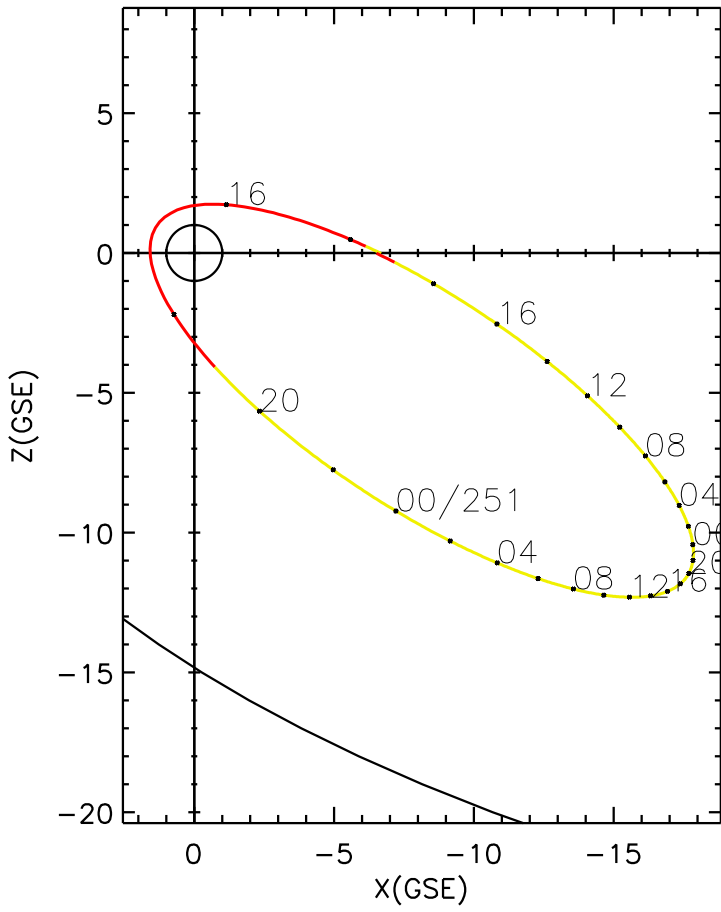

CLUSTER 2 orbit 2012 250 (09/06) 13:21 UT to 2012 252 (09/08) 19:26 UT

Sat May 9 19:29:43 2026