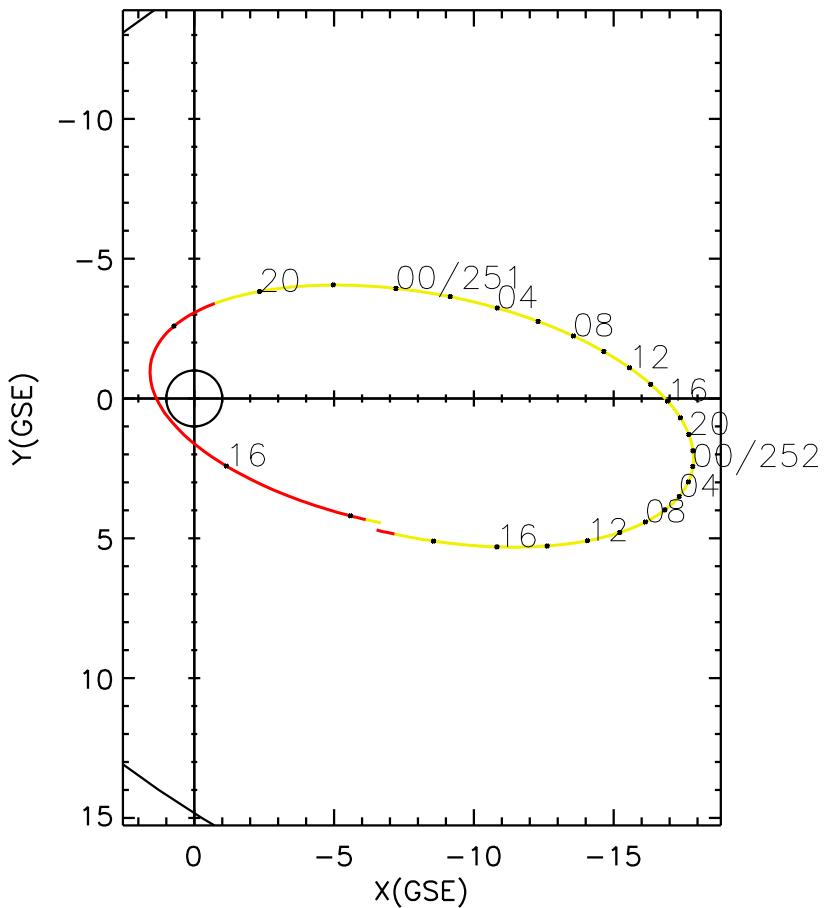

CLUSTER 2 orbit 2012 250 (09/06) 13:21 UT to 2012 252 (09/08) 19:26 UT

Sat May 9 19:29:43 2026