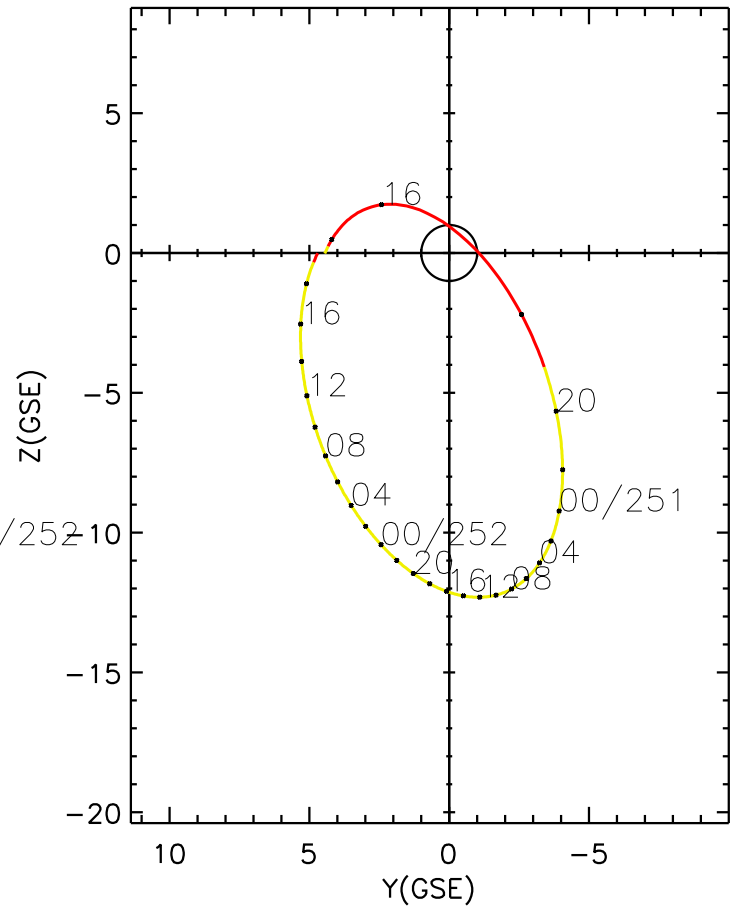

CLUSTER 2 orbit 2012 250 (09/06) 13:21 UT to 2012 252 (09/08) 19:26 UT

Sat May 9 19:29:43 2026