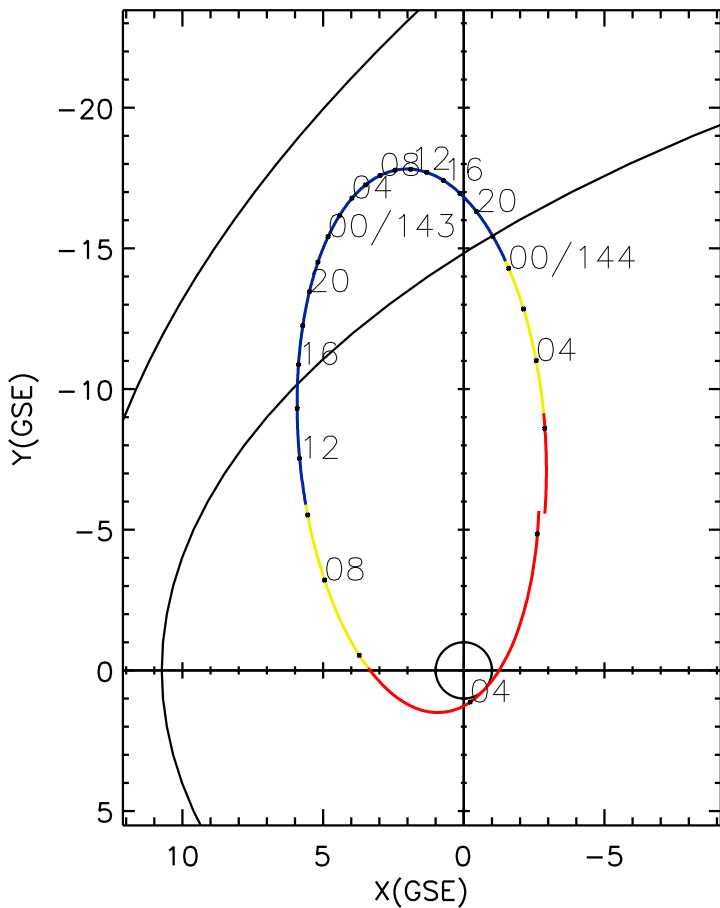

CLUSTER 2 orbit 2012 142 (05/21) 01:36 UT to 2012 144 (05/23) 07:51 UT

Sat May 9 19:29:15 2026