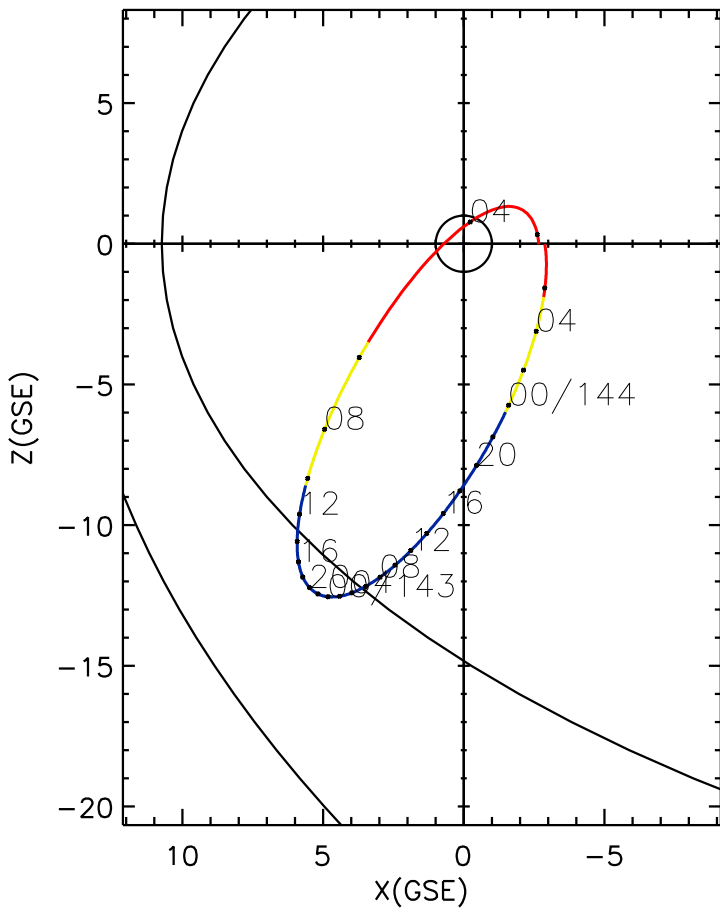

CLUSTER 2 orbit 2012 142 (05/21) 01:36 UT to 2012 144 (05/23) 07:51 UT

Sat May 9 19:29:15 2026