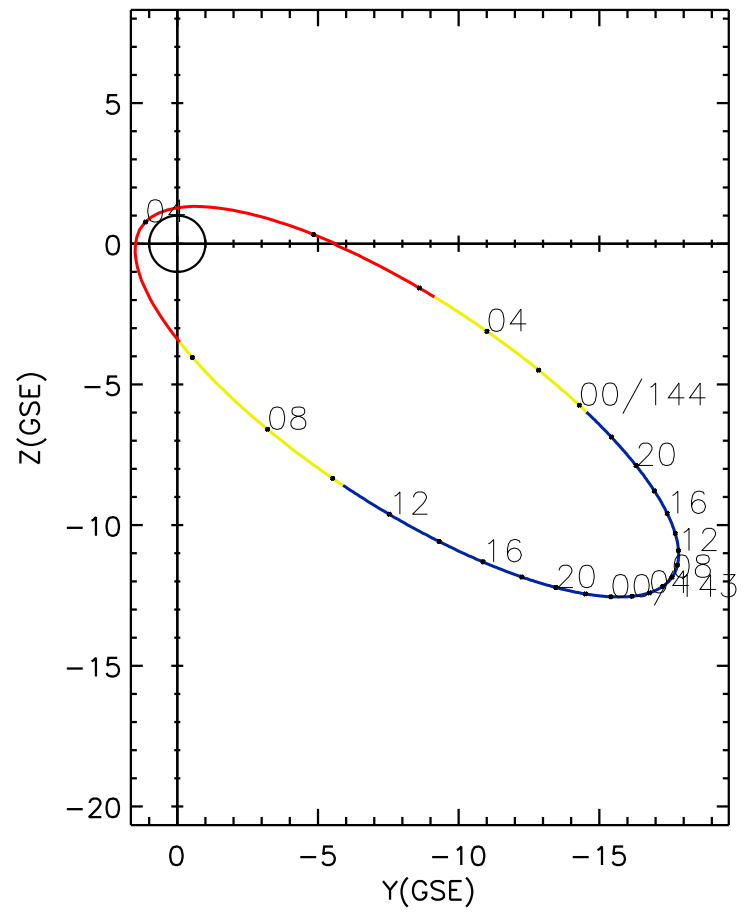

CLUSTER 2 orbit 2012 142 (05/21) 01:36 UT to 2012 144 (05/23) 07:51 UT

Sat May 9 19:29:15 2026