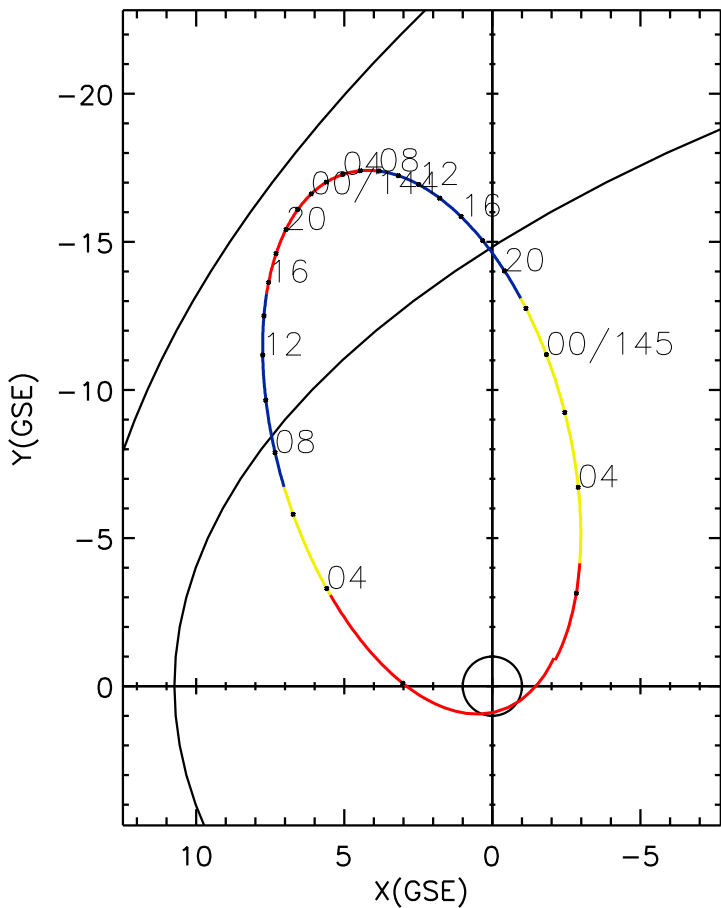

CLUSTER 2 orbit 2011 143 (05/23) 00:36 UT to 2011 145 (05/25) 06:51 UT

Sat May 23 19:27:42 2026