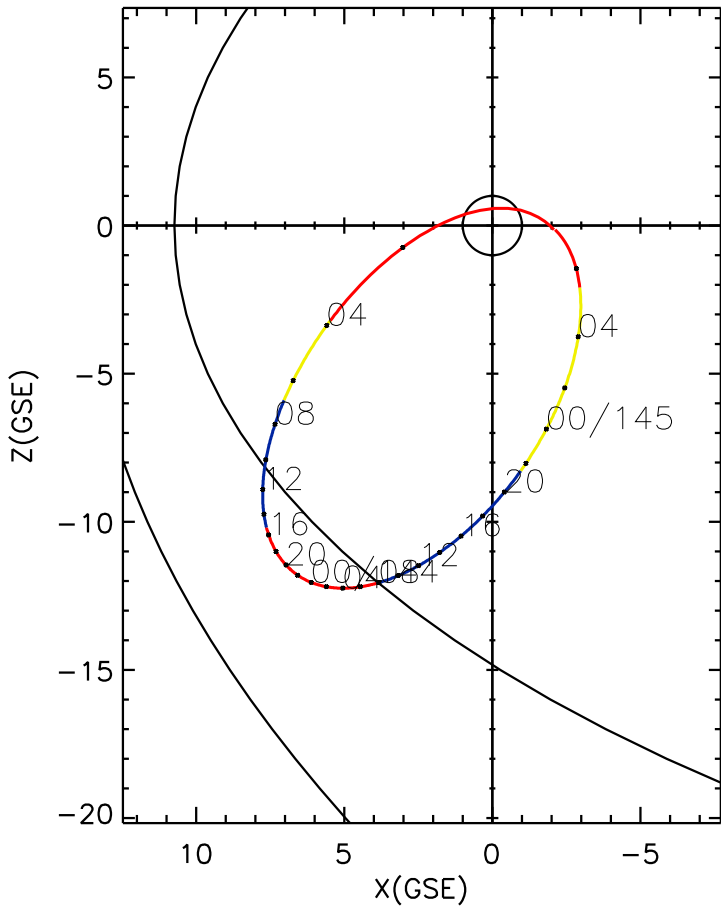

CLUSTER 2 orbit 2011 143 (05/23) 00:36 UT to 2011 145 (05/25) 06:51 UT

Sat May 23 19:27:42 2026