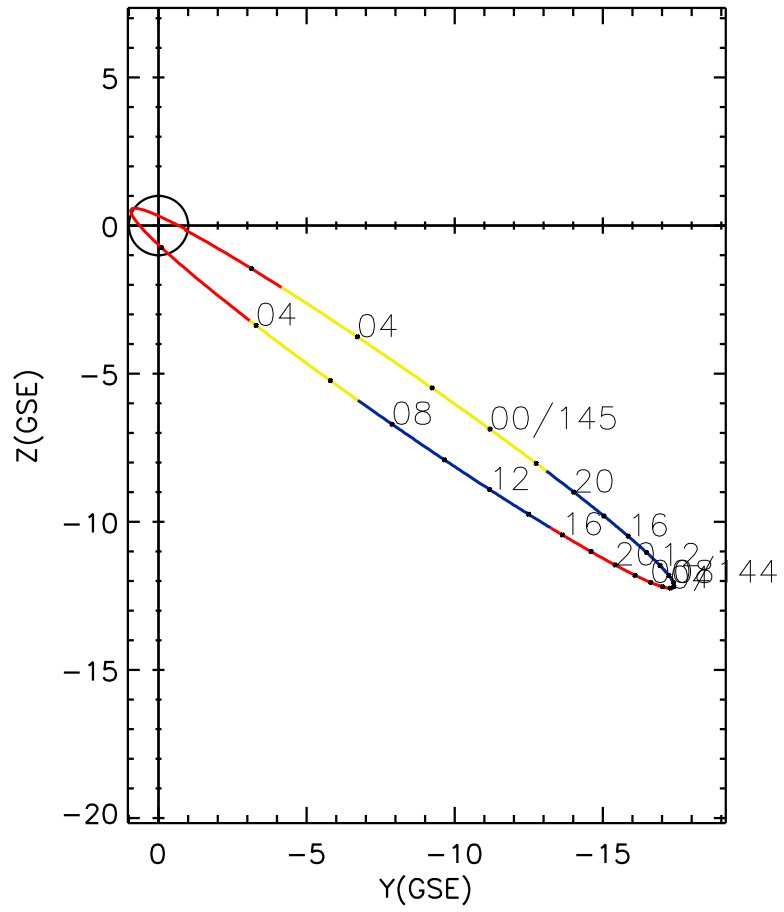

CLUSTER 2 orbit 2011 143 (05/23) 00:36 UT to 2011 145 (05/25) 06:51 UT

Sat May 23 19:27:42 2026